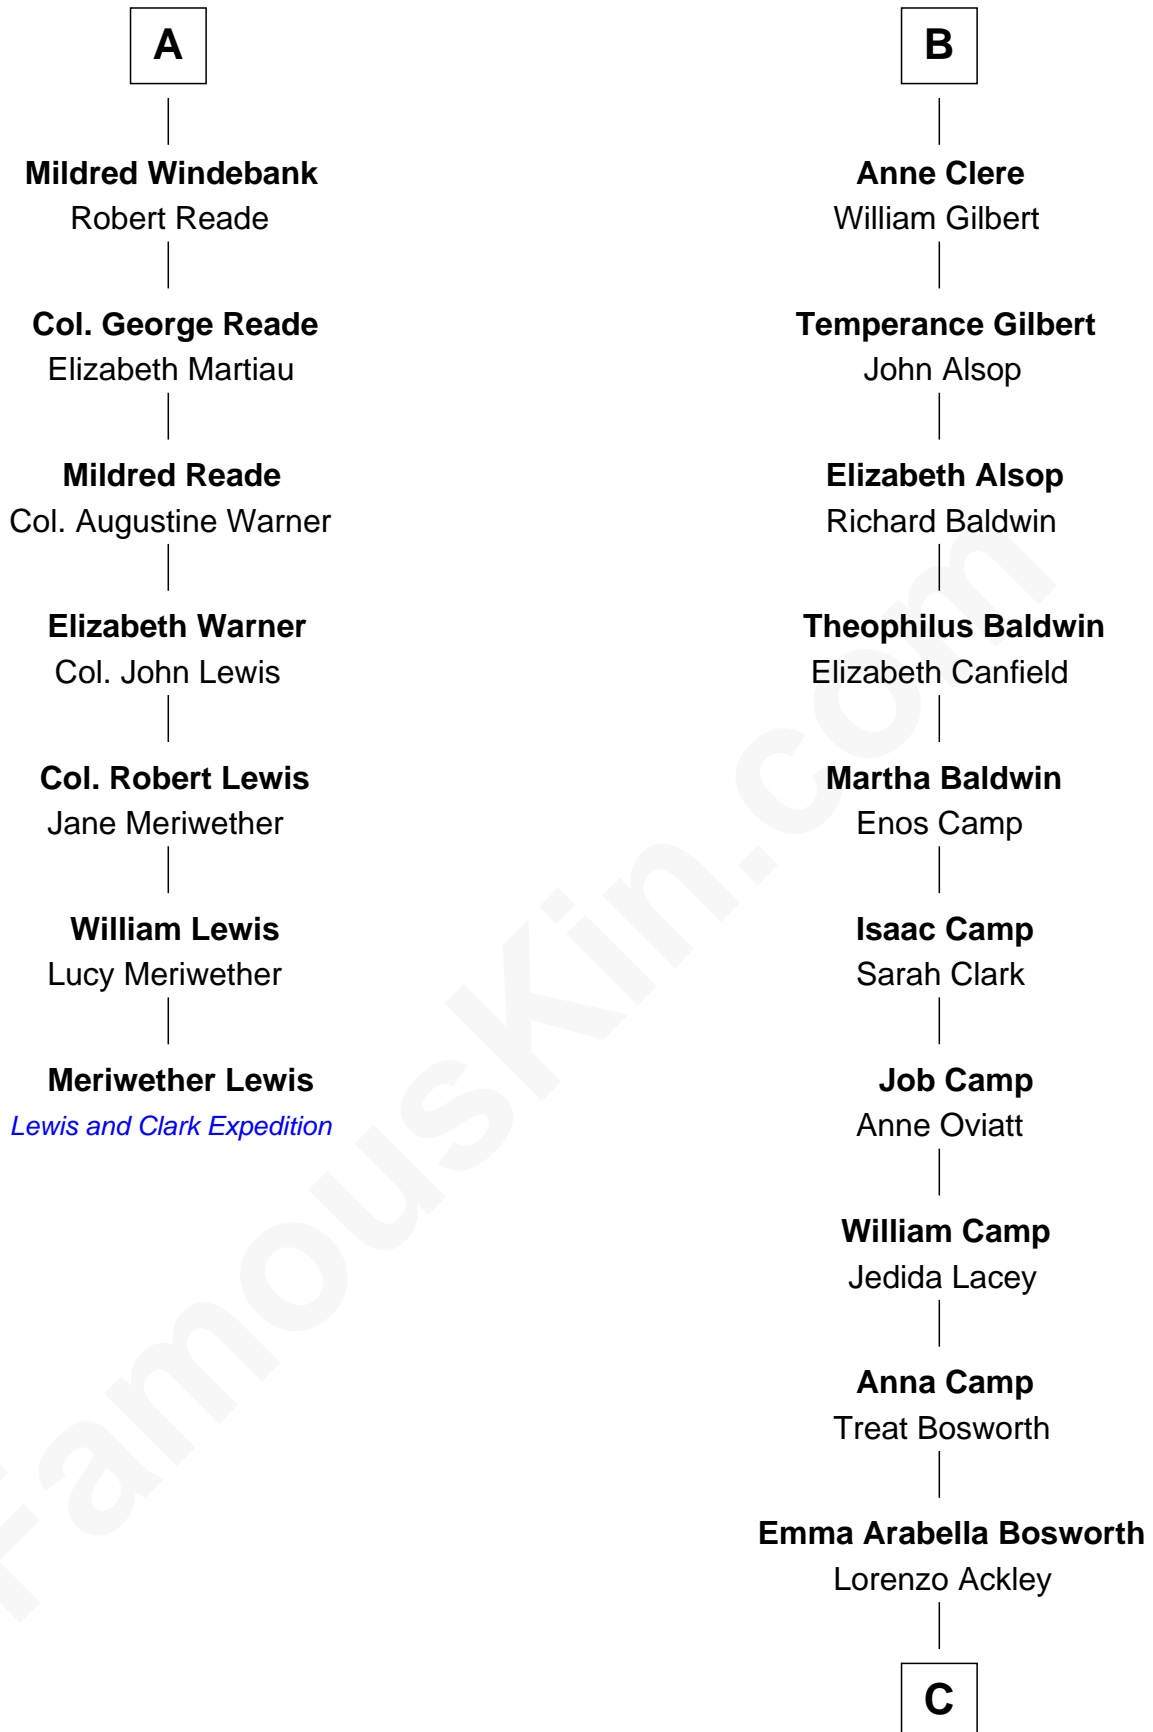

FamousKin.com Relationship Chart of

Meriwether Lewis

Lewis and Clark Expedition

13th cousin 8 times removed of

Sydney Biddle Barrows

Mayflower Madam

John de Welles

Maud de Roos