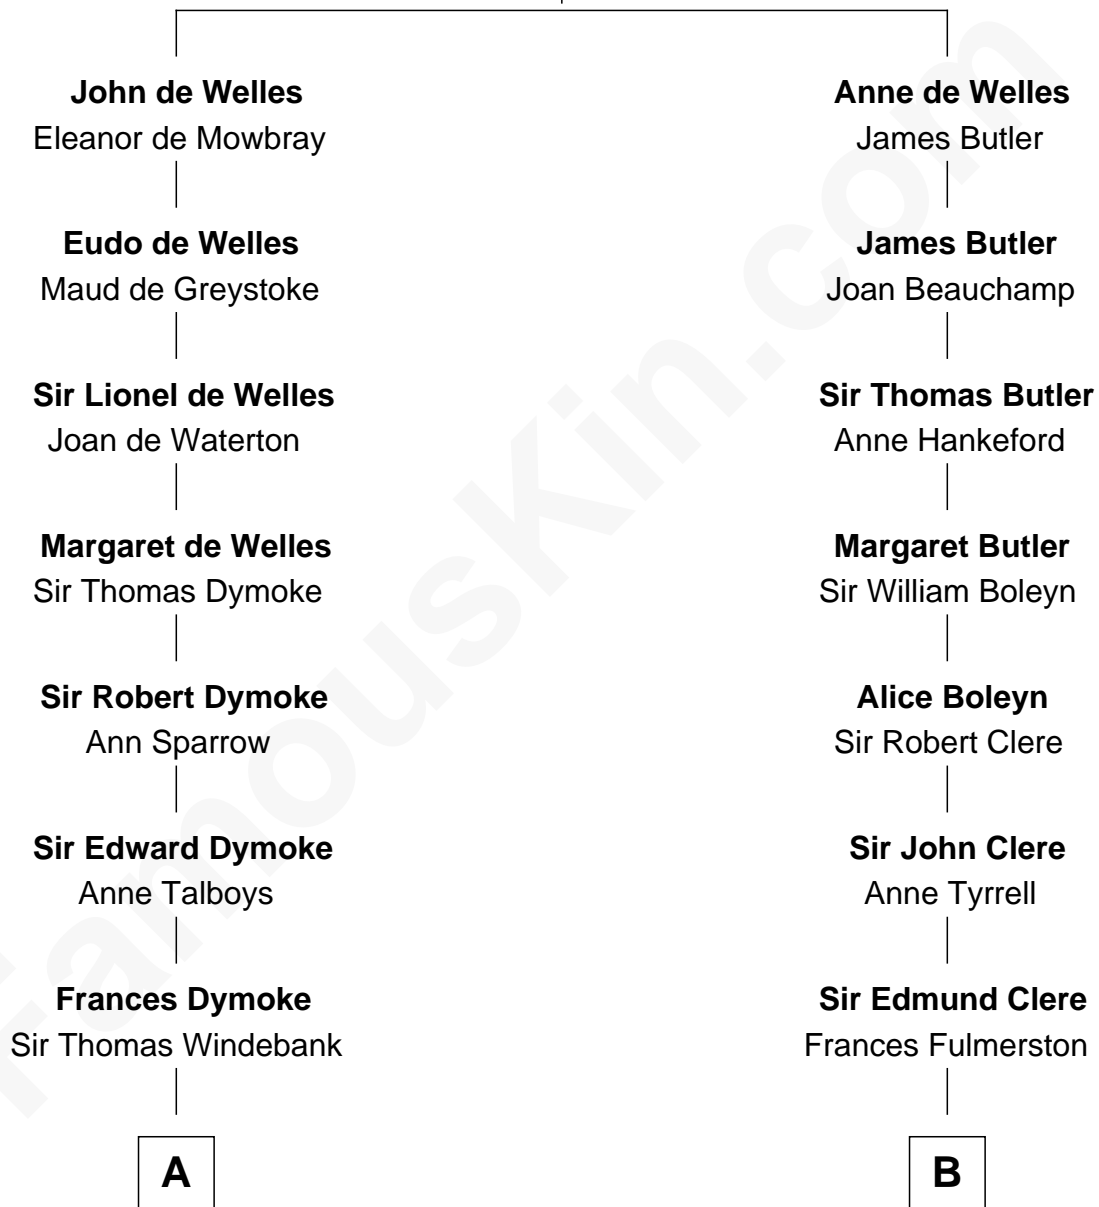

FamousKin.com Relationship Chart of

Meriwether Lewis

Lewis and Clark Expedition

13th cousin 8 times removed of

Sydney Biddle Barrows

Mayflower Madam

John de Welles

Maud de Roos

C

Helen Eva Ackley
William Gildersleeve Parke

Elizabeth Parke
Percy Ballantine

John Boyd Ballantine
Anne L. Crawford

Jeannette Ballantine
Donald Byers Barrows

Sydney Biddle Barrows
Mayflower Madam