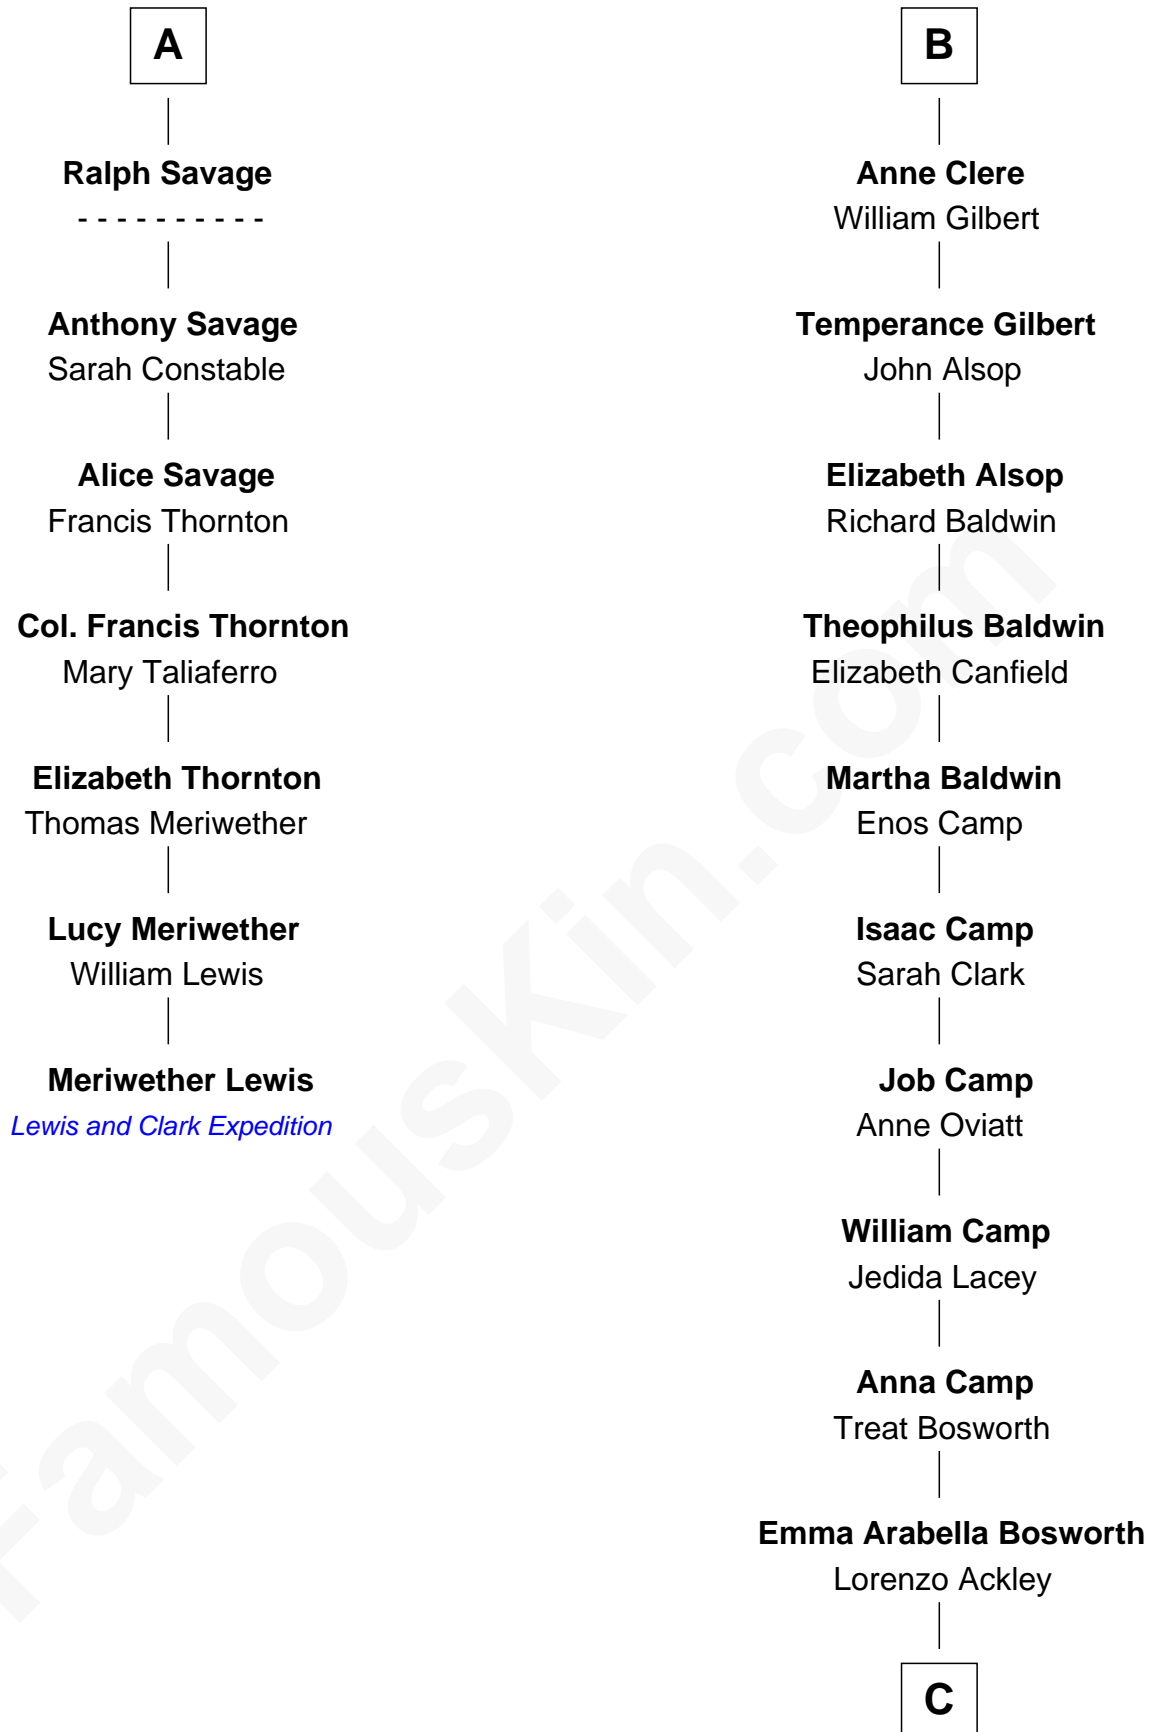

FamousKin.com Relationship Chart of

Meriwether Lewis

Lewis and Clark Expedition

13th cousin 8 times removed of

Sydney Biddle Barrows

Mayflower Madam

Sir Richard Fitzalan

Elizabeth de Bohun

Sir Robert Clere

Sir John Clere

Anne Tyrrell

Sir Edmund Clere

Frances Fulmerston

B

C

Helen Eva Ackley
William Gildersleeve Parke

Elizabeth Parke
Percy Ballantine

John Boyd Ballantine
Anne L. Crawford

Jeannette Ballantine
Donald Byers Barrows

Sydney Biddle Barrows
Mayflower Madam

FamousKin.com