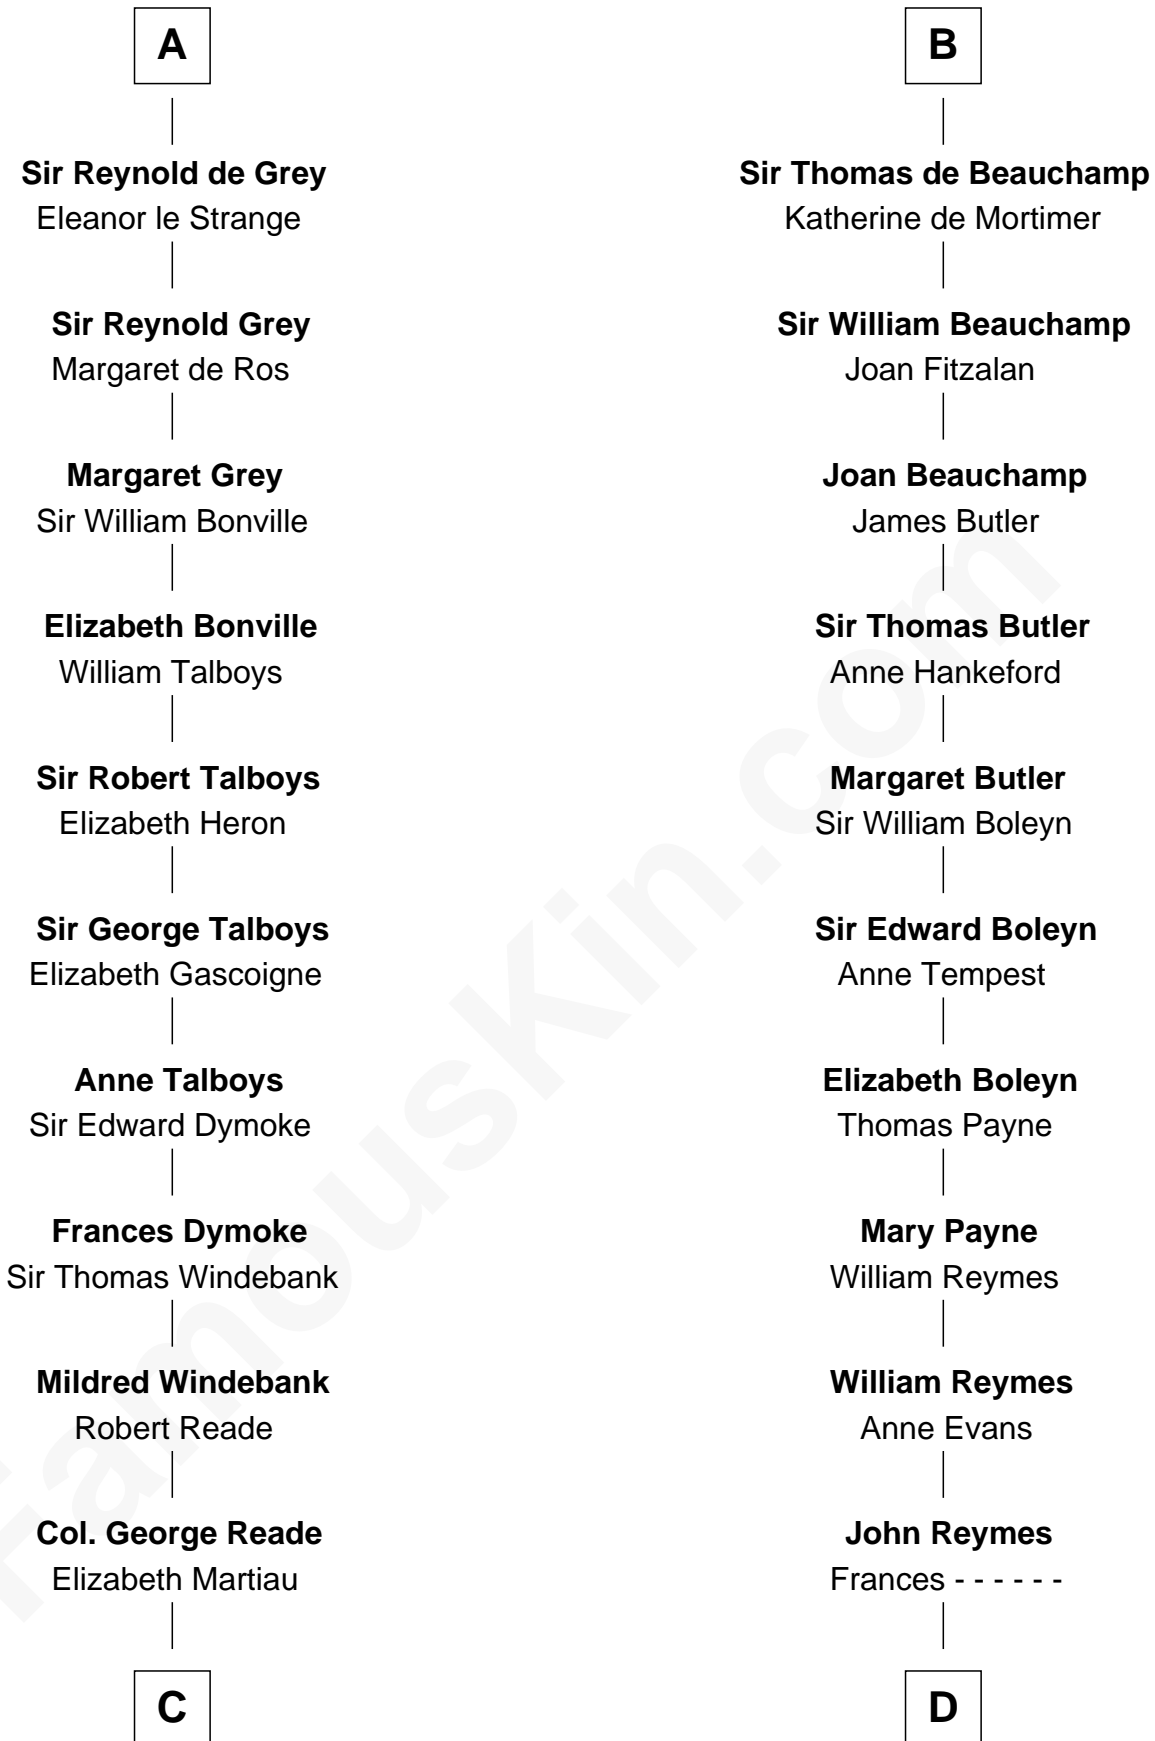

FamousKin.com Relationship Chart of

Meriwether Lewis

Lewis and Clark Expedition

21st cousin of

William Floyd

Signer of the Declaration of Independence

C

Mildred Reade
Col. Augustine Warner

Elizabeth Warner
Col. John Lewis

Col. Robert Lewis
Jane Meriwether

William Lewis
Lucy Meriwether

Meriwether Lewis
Lewis and Clark Expedition

D

Abigail Reymes
Rev. Nathaniel Brewster

Probable

Sarah Brewster
Jonathan Smith