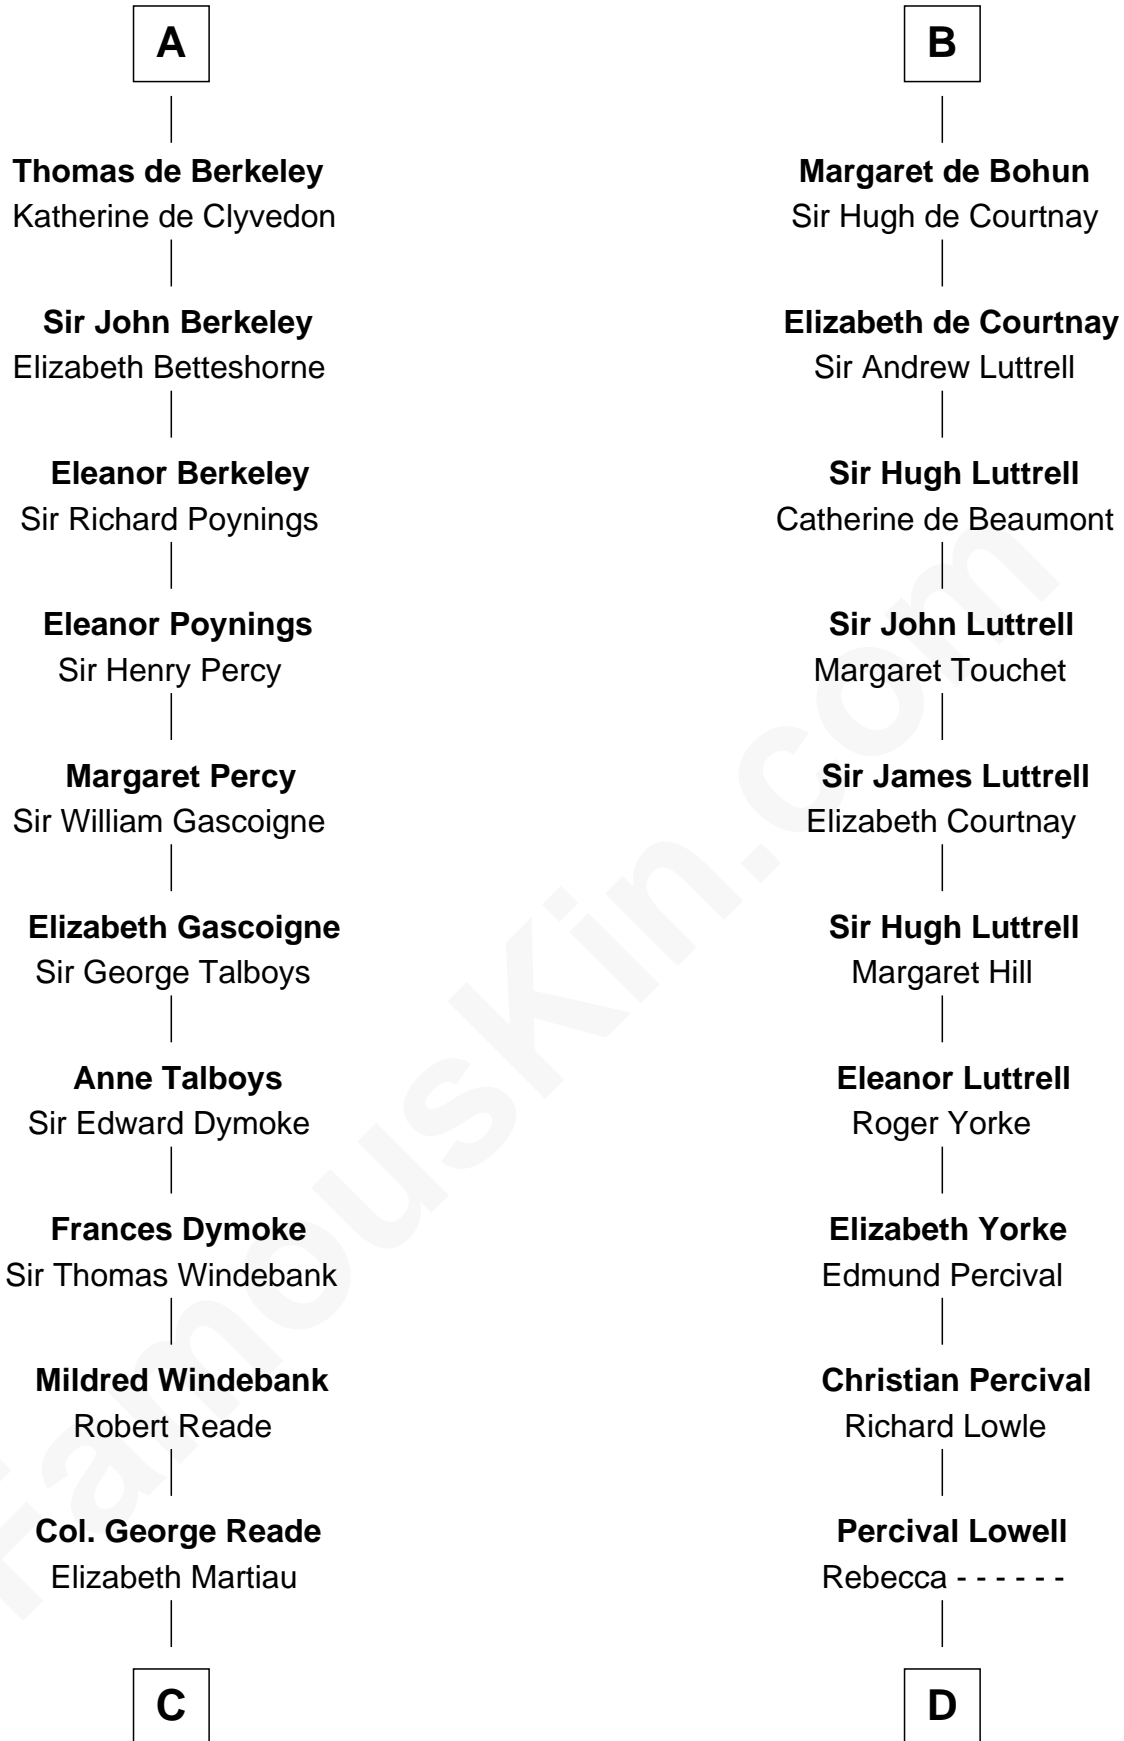

FamousKin.com Relationship Chart of

Meriwether Lewis

Lewis and Clark Expedition

21st cousin of

General William Whipple

Signer of the Declaration of Independence

Enna MacMurrough

C

Mildred Reade
Col. Augustine Warner

Elizabeth Warner
Col. John Lewis

Col. Robert Lewis
Jane Meriwether

William Lewis
Lucy Meriwether

Meriwether Lewis
Lewis and Clark Expedition

D

Joanna Lowell
John Oliver

Mary Oliver
Col. Samuel Appleton