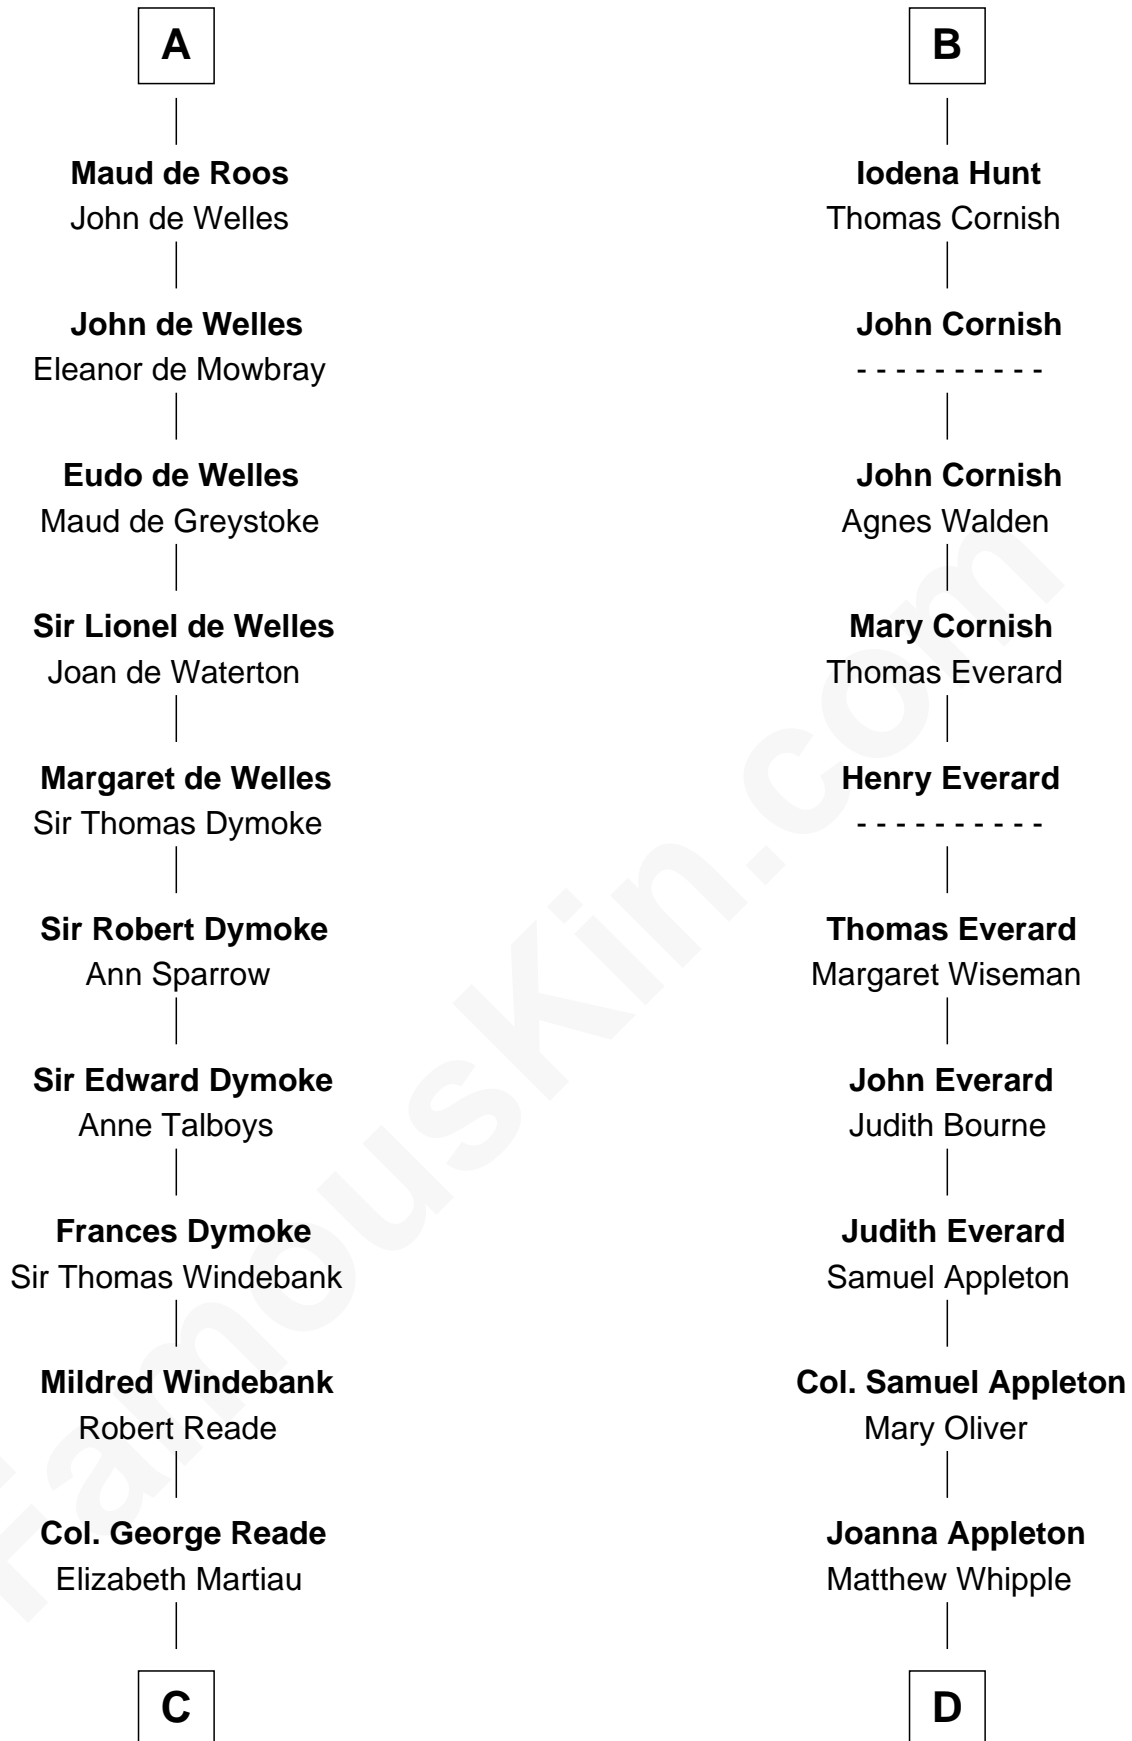

FamousKin.com

Relationship Chart of

Meriwether Lewis

Lewis and Clark Expedition

18th cousin 3 times removed of

General William Whipple

Signer of the Declaration of Independence

C

Mildred Reade
Col. Augustine Warner

Elizabeth Warner
Col. John Lewis

Col. Robert Lewis
Jane Meriwether

William Lewis
Lucy Meriwether

Meriwether Lewis
Lewis and Clark Expedition

D

William Whipple
Mary Cutts

General William Whipple
Signer of Declaration of Independence