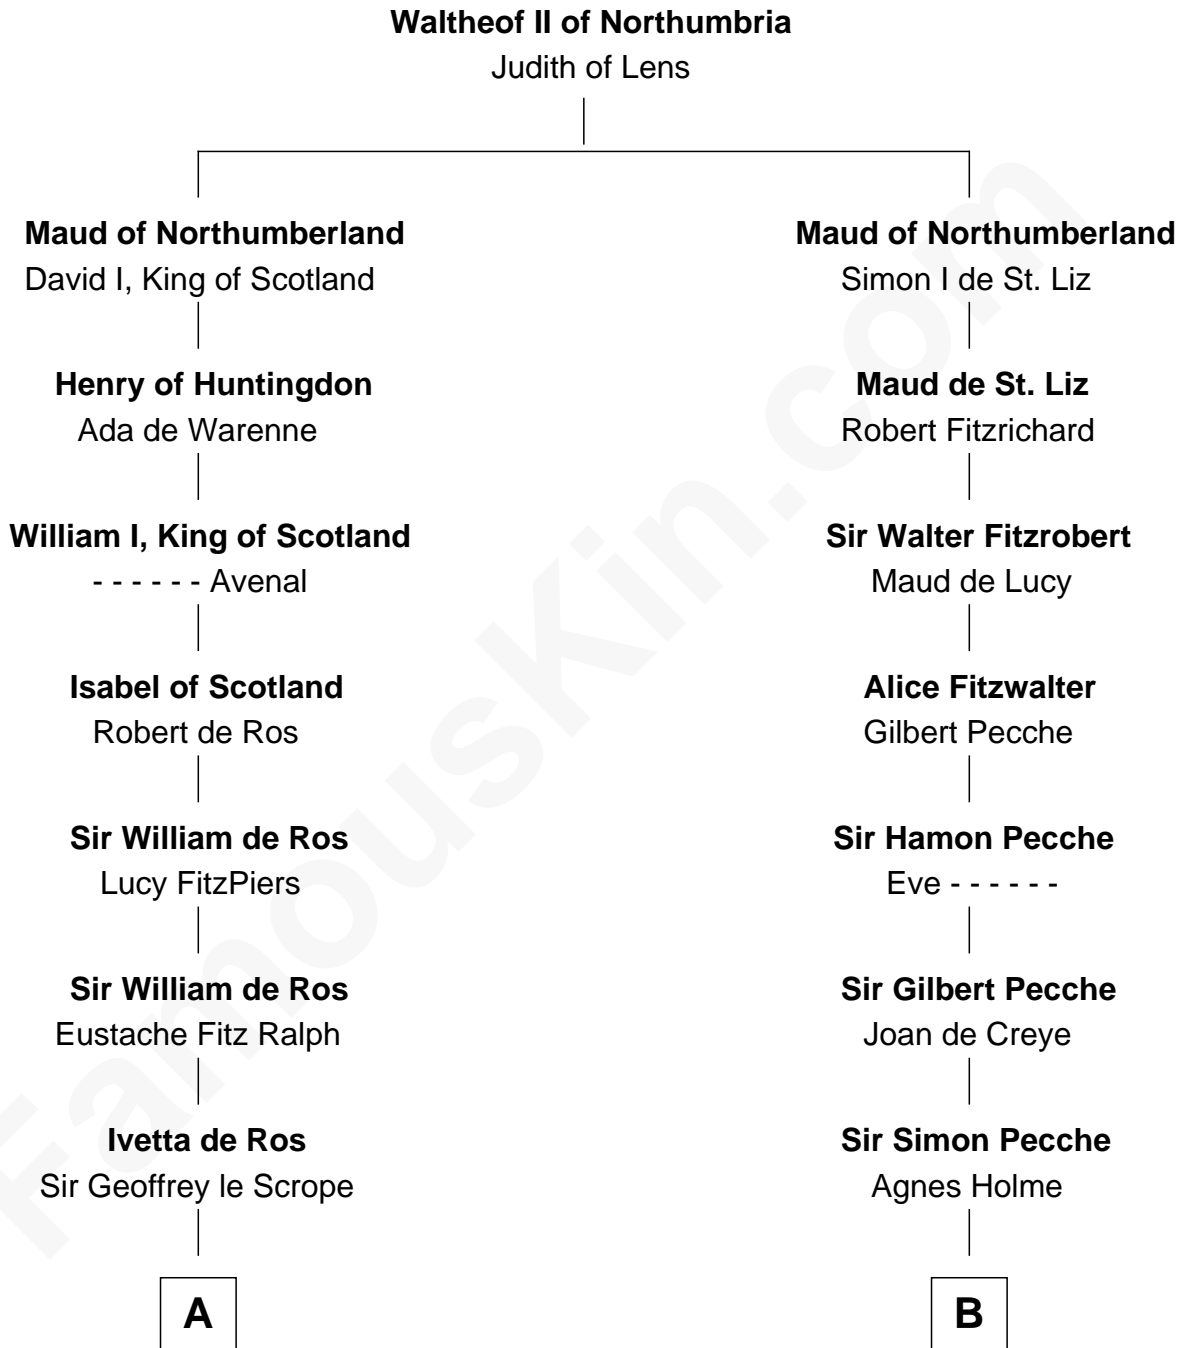

FamousKin.com

Relationship Chart of

Meriwether Lewis

Lewis and Clark Expedition

19th cousin 2 times removed of

General William Whipple

Signer of the Declaration of Independence

C

Mildred Reade
Col. Augustine Warner

Elizabeth Warner
Col. John Lewis

Col. Robert Lewis
Jane Meriwether

William Lewis
Lucy Meriwether

Meriwether Lewis
Lewis and Clark Expedition

D

Joanna Appleton
Matthew Whipple

William Whipple
Mary Cutts

General William Whipple
Signer of Declaration of Independence

FamousKin.com