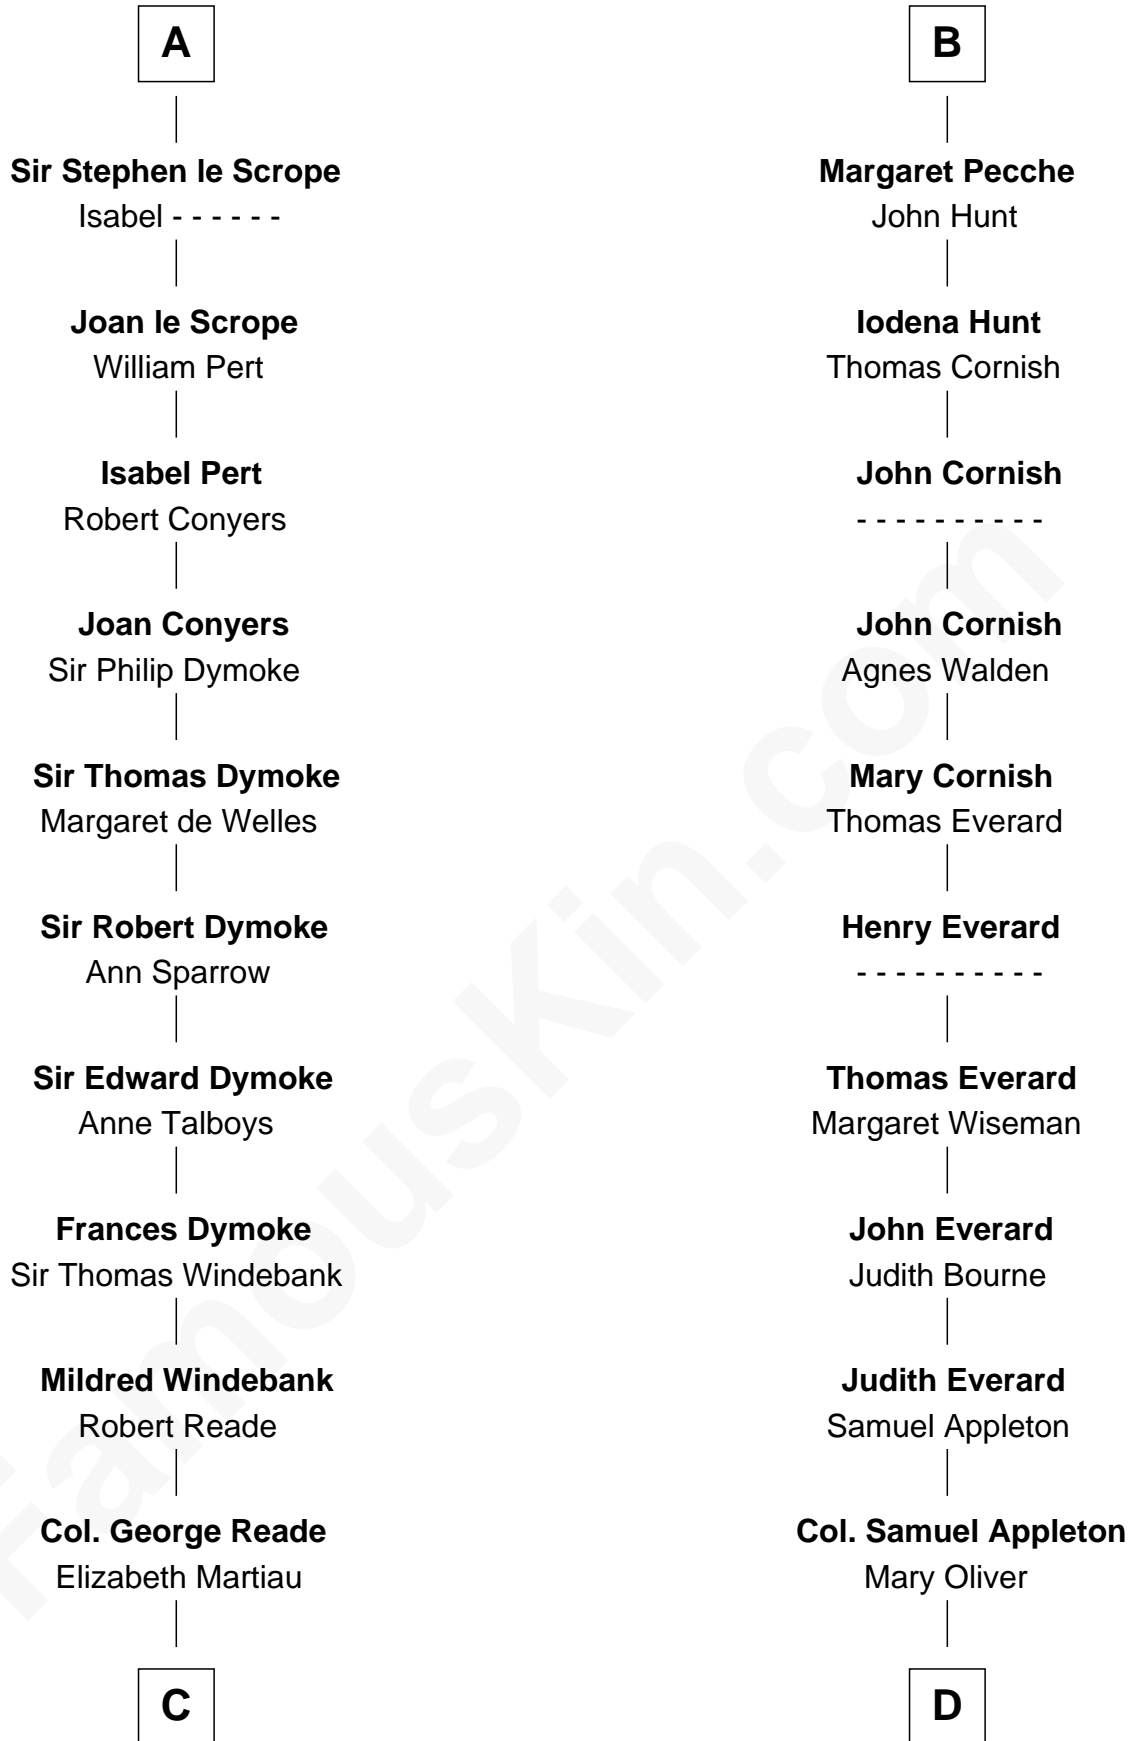

FamousKin.com

Relationship Chart of

Meriwether Lewis

Lewis and Clark Expedition

19th cousin 2 times removed of

General William Whipple

Signer of the Declaration of Independence

C

Mildred Reade
Col. Augustine Warner

Elizabeth Warner
Col. John Lewis

Col. Robert Lewis
Jane Meriwether

William Lewis
Lucy Meriwether

Meriwether Lewis
Lewis and Clark Expedition

D

Joanna Appleton
Matthew Whipple