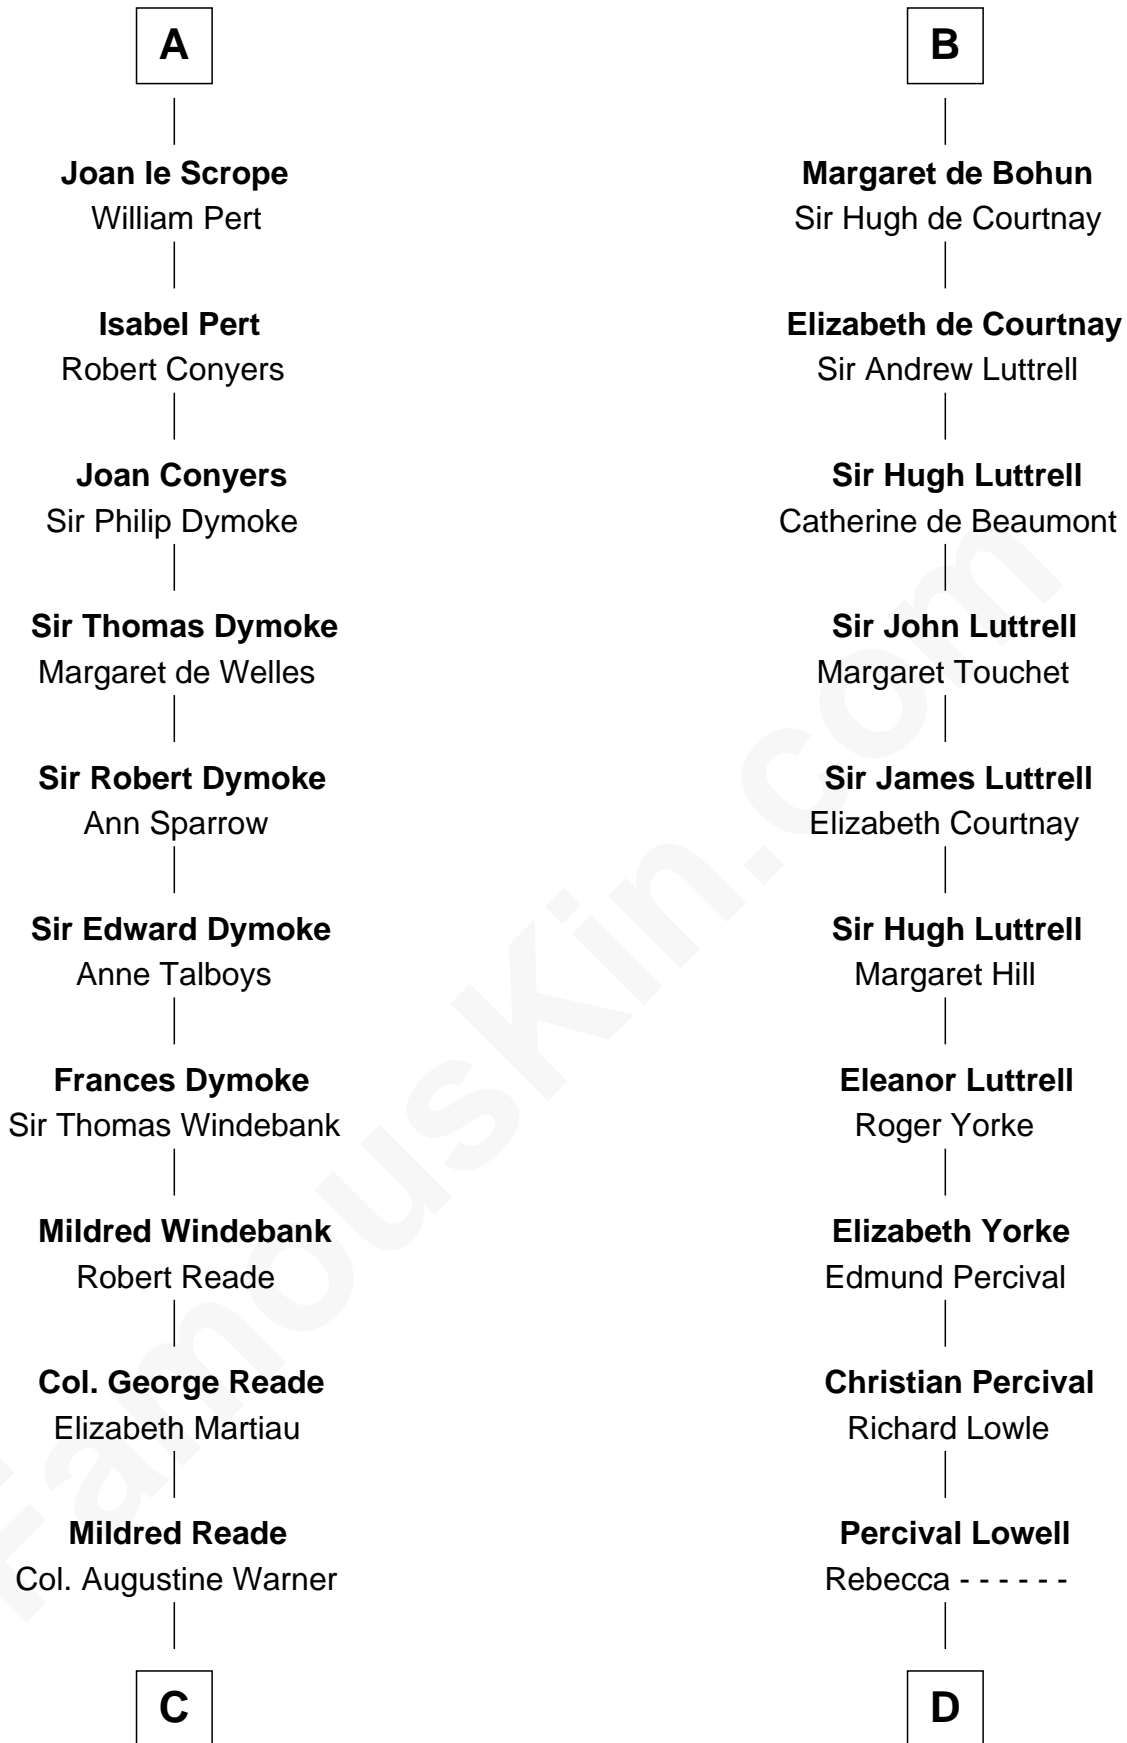

FamousKin.com

Relationship Chart of

Meriwether Lewis

Lewis and Clark Expedition

20th cousin 1 time removed of

General William Whipple

Signer of the Declaration of Independence

David I, King of Scotland
Maud of Northumberland

C

Elizabeth Warner

Col. John Lewis

Col. Robert Lewis

Jane Meriwether

William Lewis

Lucy Meriwether

Meriwether Lewis

Lewis and Clark Expedition

D

Joanna Lowell

John Oliver

Mary Oliver

Col. Samuel Appleton

Joanna Appleton

Matthew Whipple