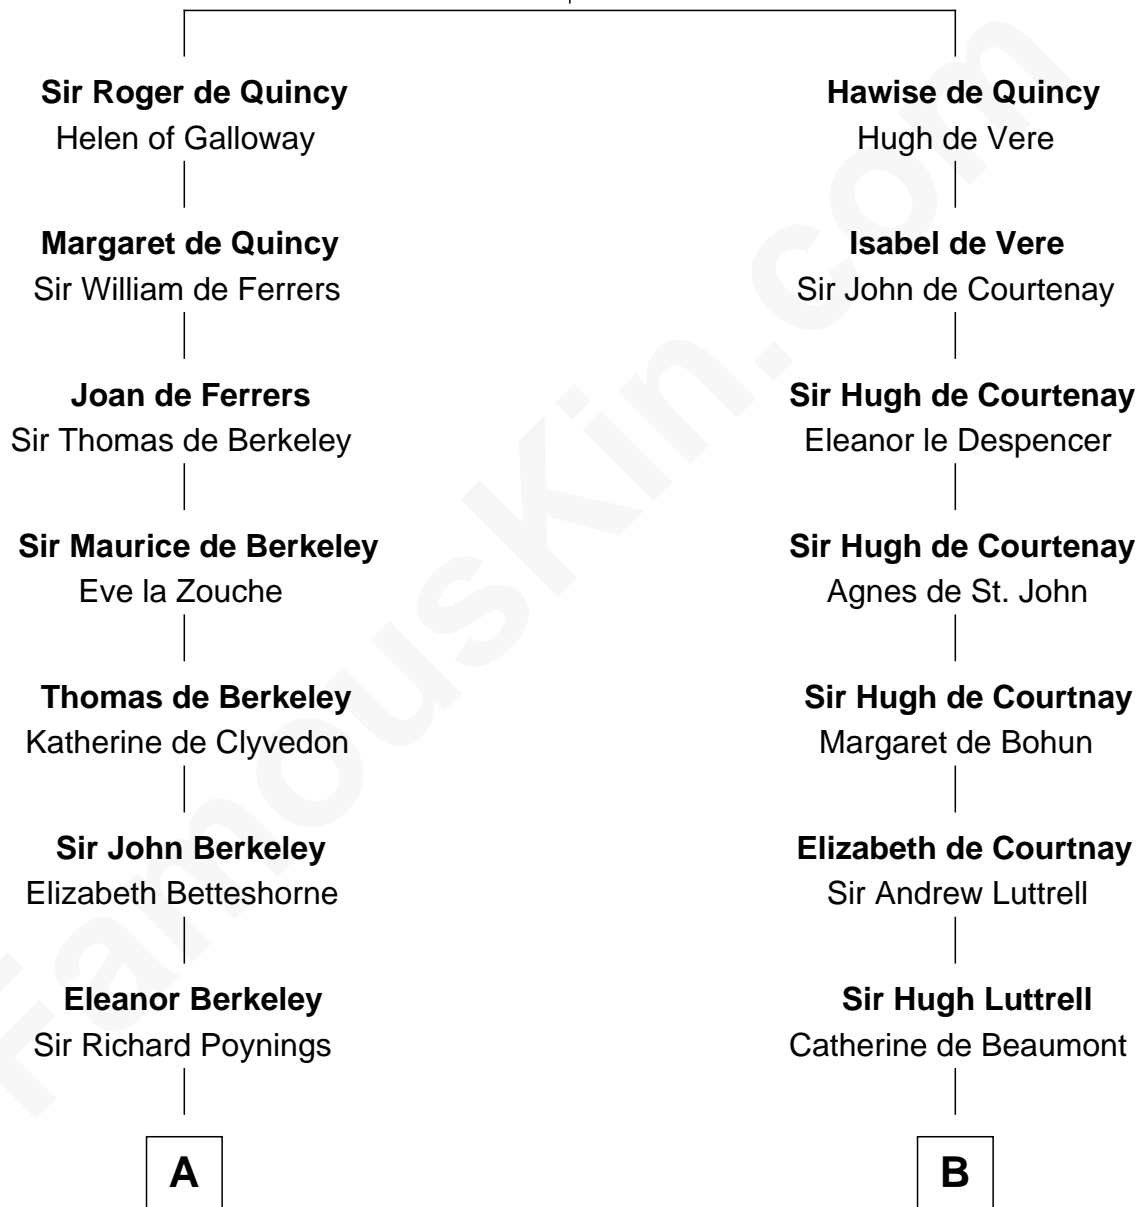

FamousKin.com Relationship Chart of

Meriwether Lewis

Lewis and Clark Expedition

18th cousin of

General William Whipple

Signer of the Declaration of Independence

Saher de Quincy
Margaret de Beaumont

C

William Lewis
Lucy Meriwether

Meriwether Lewis
Lewis and Clark Expedition

D

William Whipple
Mary Cutts

General William Whipple
Signer of Declaration of Independence

FamousKin.com