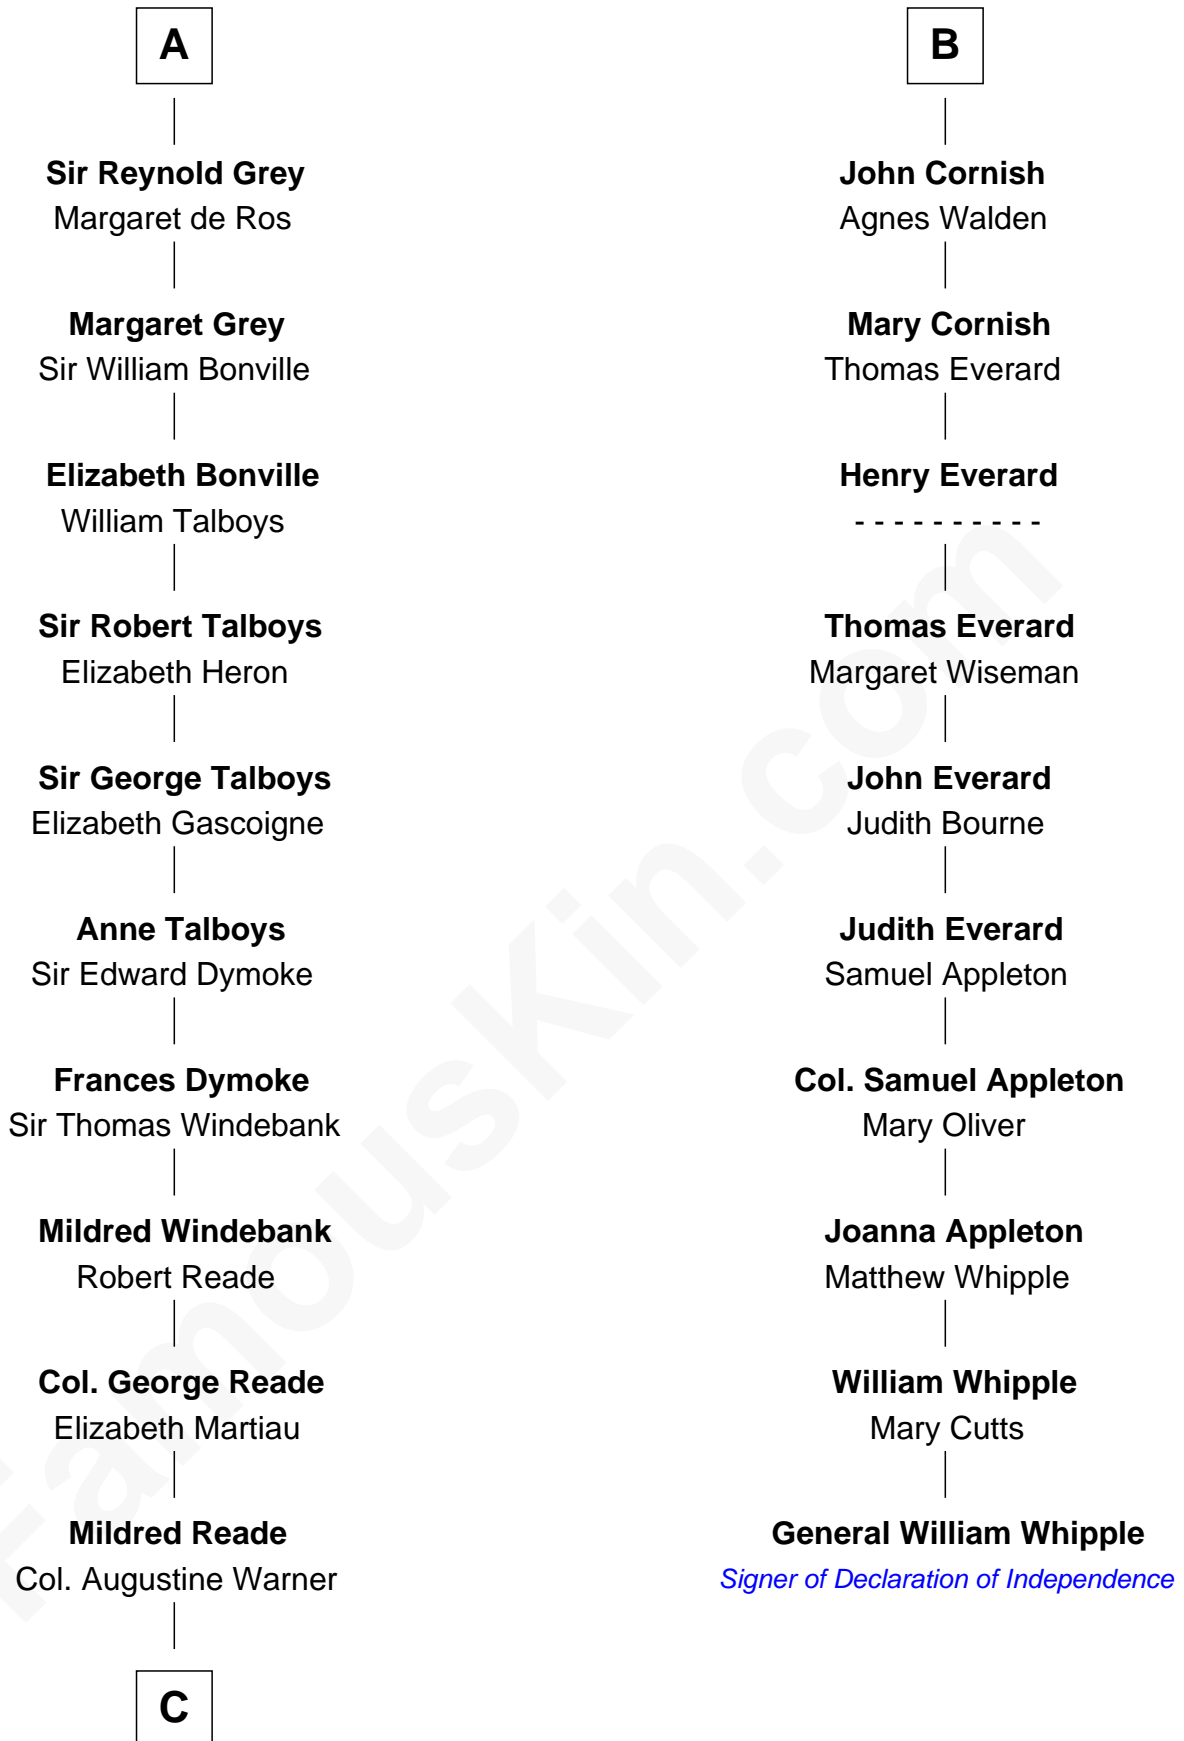

FamousKin.com

Relationship Chart of

Meriwether Lewis

Lewis and Clark Expedition

16th cousin 4 times removed of

General William Whipple

Signer of the Declaration of Independence

C

—
Elizabeth Warner

Col. John Lewis

—
Col. Robert Lewis

Jane Meriwether

—
William Lewis

Lucy Meriwether

—
Meriwether Lewis

Lewis and Clark Expedition