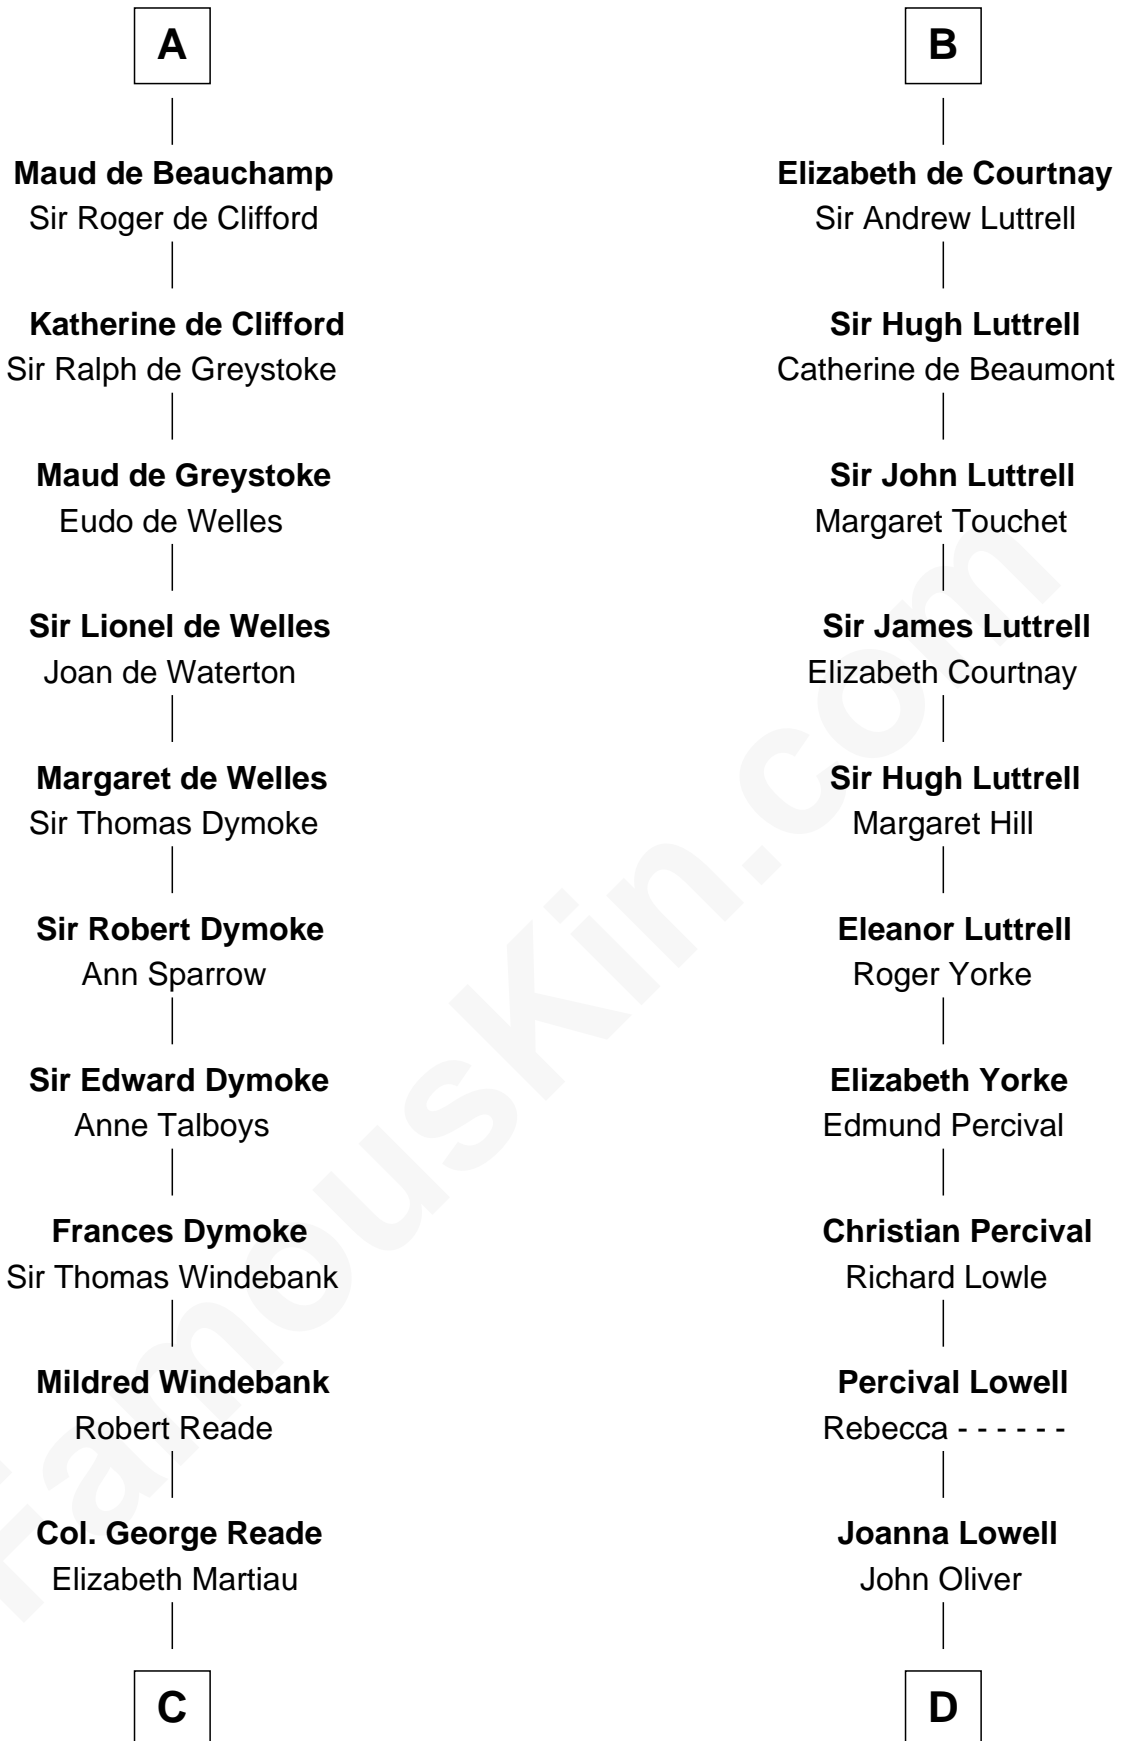

FamousKin.com

Relationship Chart of

Meriwether Lewis

Lewis and Clark Expedition

20th cousin 1 time removed of

General William Whipple

Signer of the Declaration of Independence

C

Mildred Reade
Col. Augustine Warner

Elizabeth Warner
Col. John Lewis

Col. Robert Lewis
Jane Meriwether

William Lewis
Lucy Meriwether

Meriwether Lewis
Lewis and Clark Expedition

D

Mary Oliver
Col. Samuel Appleton