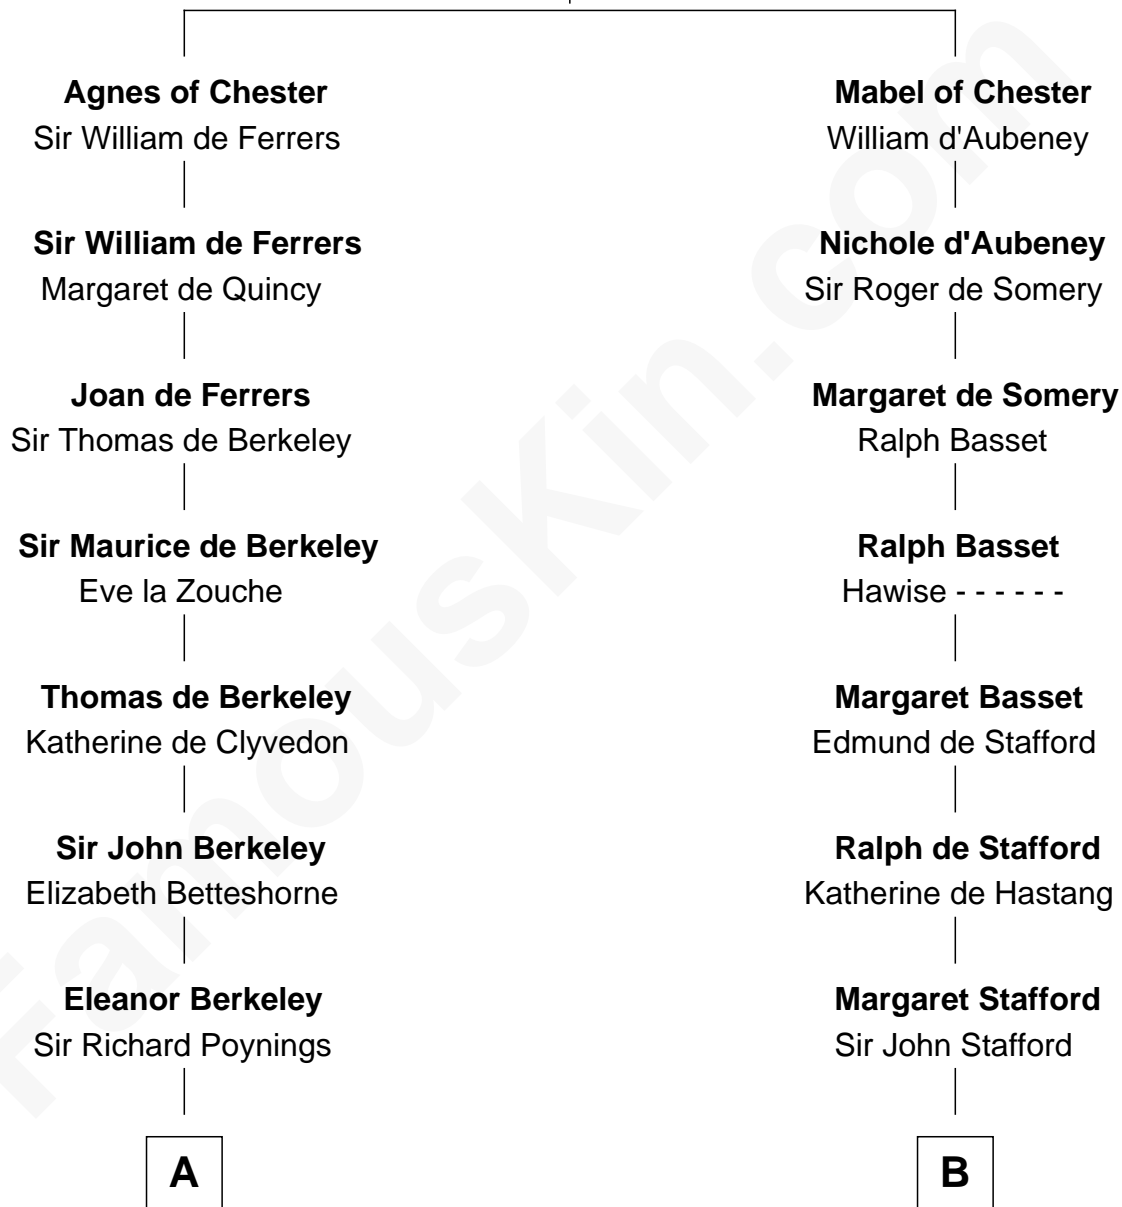

FamousKin.com Relationship Chart of

Meriwether Lewis

Lewis and Clark Expedition

18th cousin 2 times removed of

Robert Townsend

Member of the Culper Spy Ring during the American Revolution

Hugh de Kevelioc
Bertrade de Montfort

C

William Lewis
Lucy Meriwether

Meriwether Lewis
Lewis and Clark Expedition

D

Audrey Almy
James Townsend

Jacob Townsend
Phoebe Seaman

Samuel Townsend
Sarah Stoddard

Robert Townsend
Spy known as "Culper Jr."