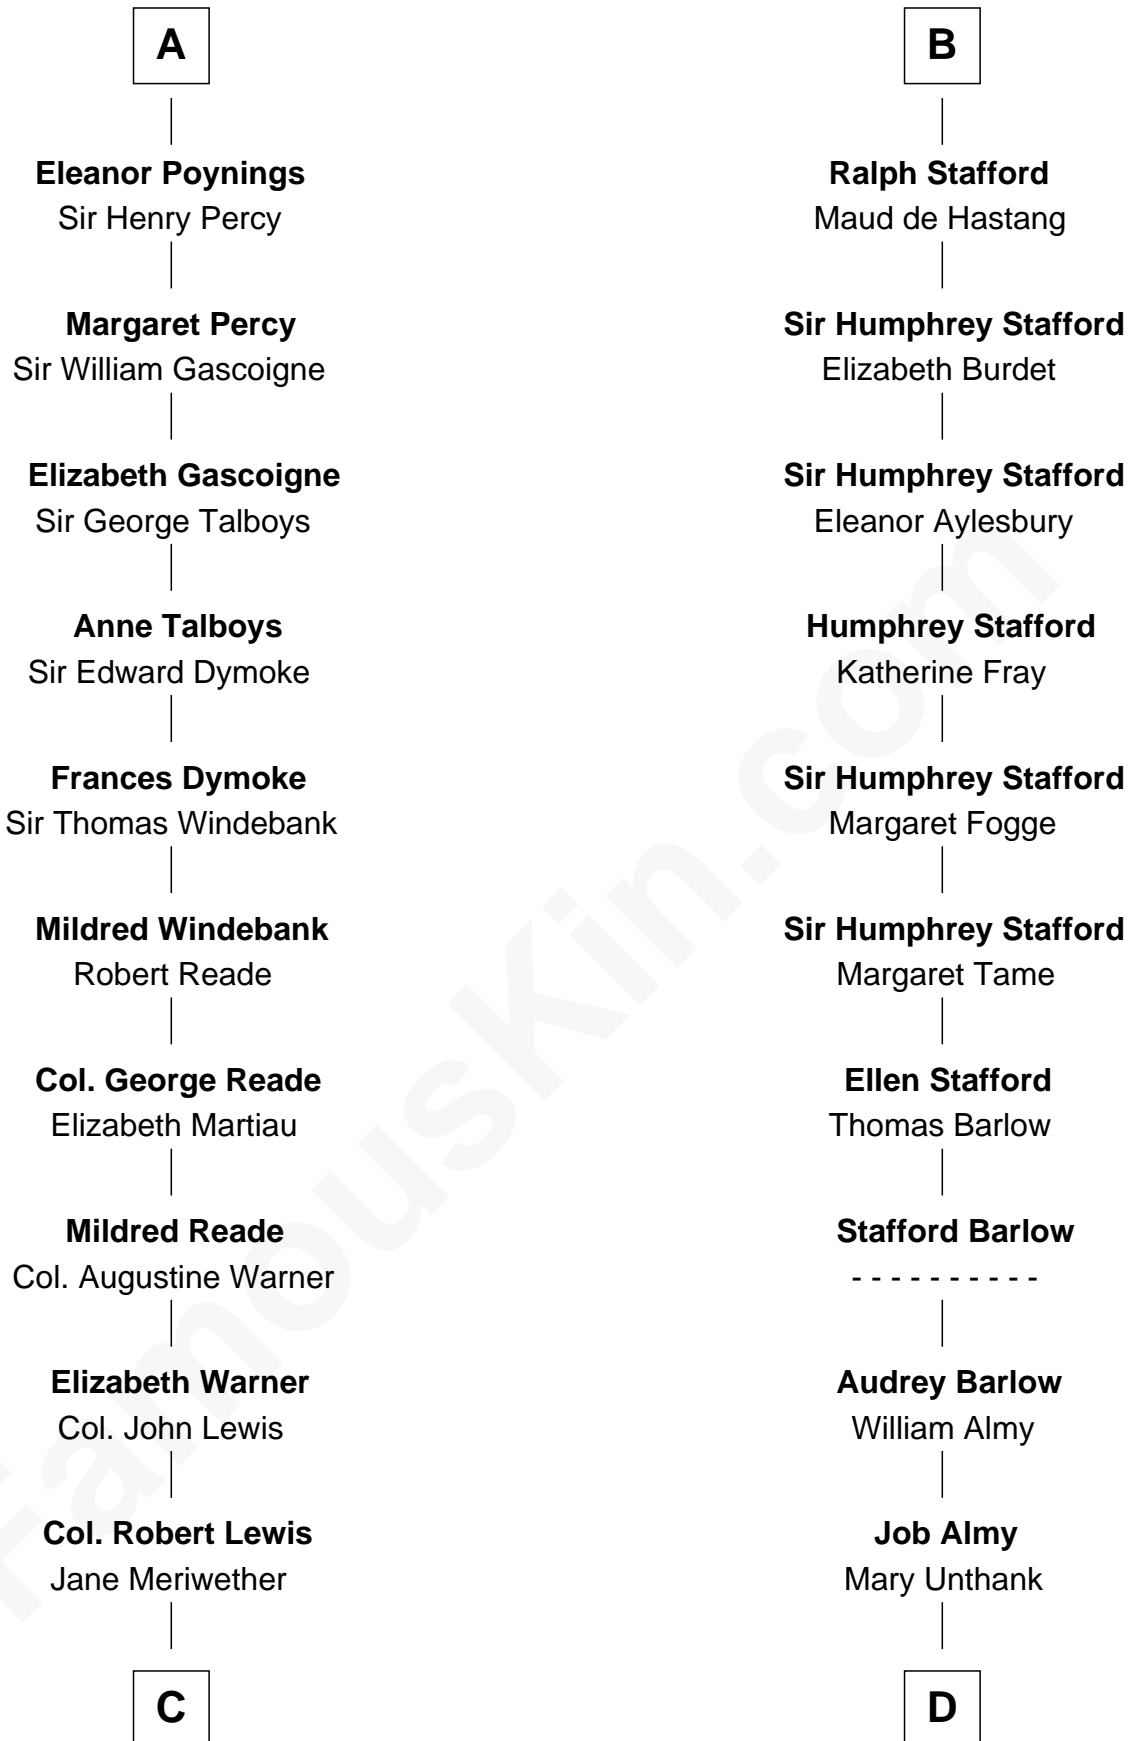

FamousKin.com Relationship Chart of

Meriwether Lewis

Lewis and Clark Expedition

18th cousin 2 times removed of

Robert Townsend

Member of the Culper Spy Ring during the American Revolution

Hugh de Kevelioc
Bertrade de Montfort

C

William Lewis
Lucy Meriwether

Meriwether Lewis
Lewis and Clark Expedition

D

Audrey Almy
James Townsend

Jacob Townsend
Phoebe Seaman

Samuel Townsend
Sarah Stoddard

Robert Townsend
Spy known as "Culper Jr."