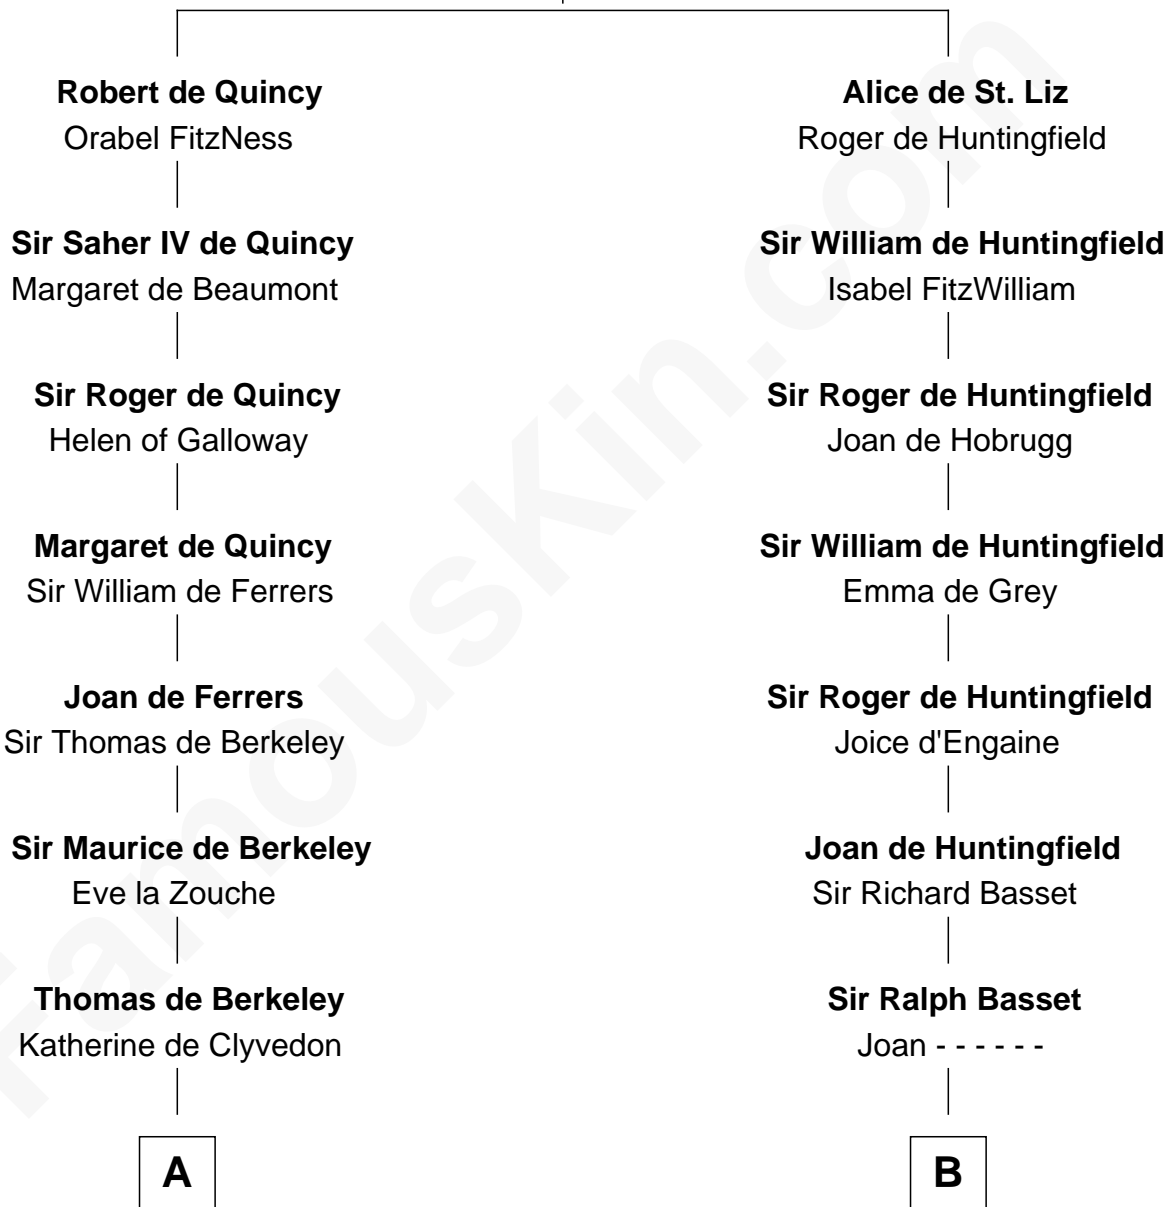

FamousKin.com Relationship Chart of

Meriwether Lewis

Lewis and Clark Expedition

20th cousin 1 time removed of

Robert Townsend

Member of the Culper Spy Ring during the American Revolution

Saher I de Quincy

Maud de St. Liz

C

Elizabeth Warner

Col. John Lewis

Col. Robert Lewis

Jane Meriwether

William Lewis

Lucy Meriwether

Meriwether Lewis

Lewis and Clark Expedition

D

Job Almy

Mary Unthank

Audrey Almy

James Townsend

Jacob Townsend

Phoebe Seaman