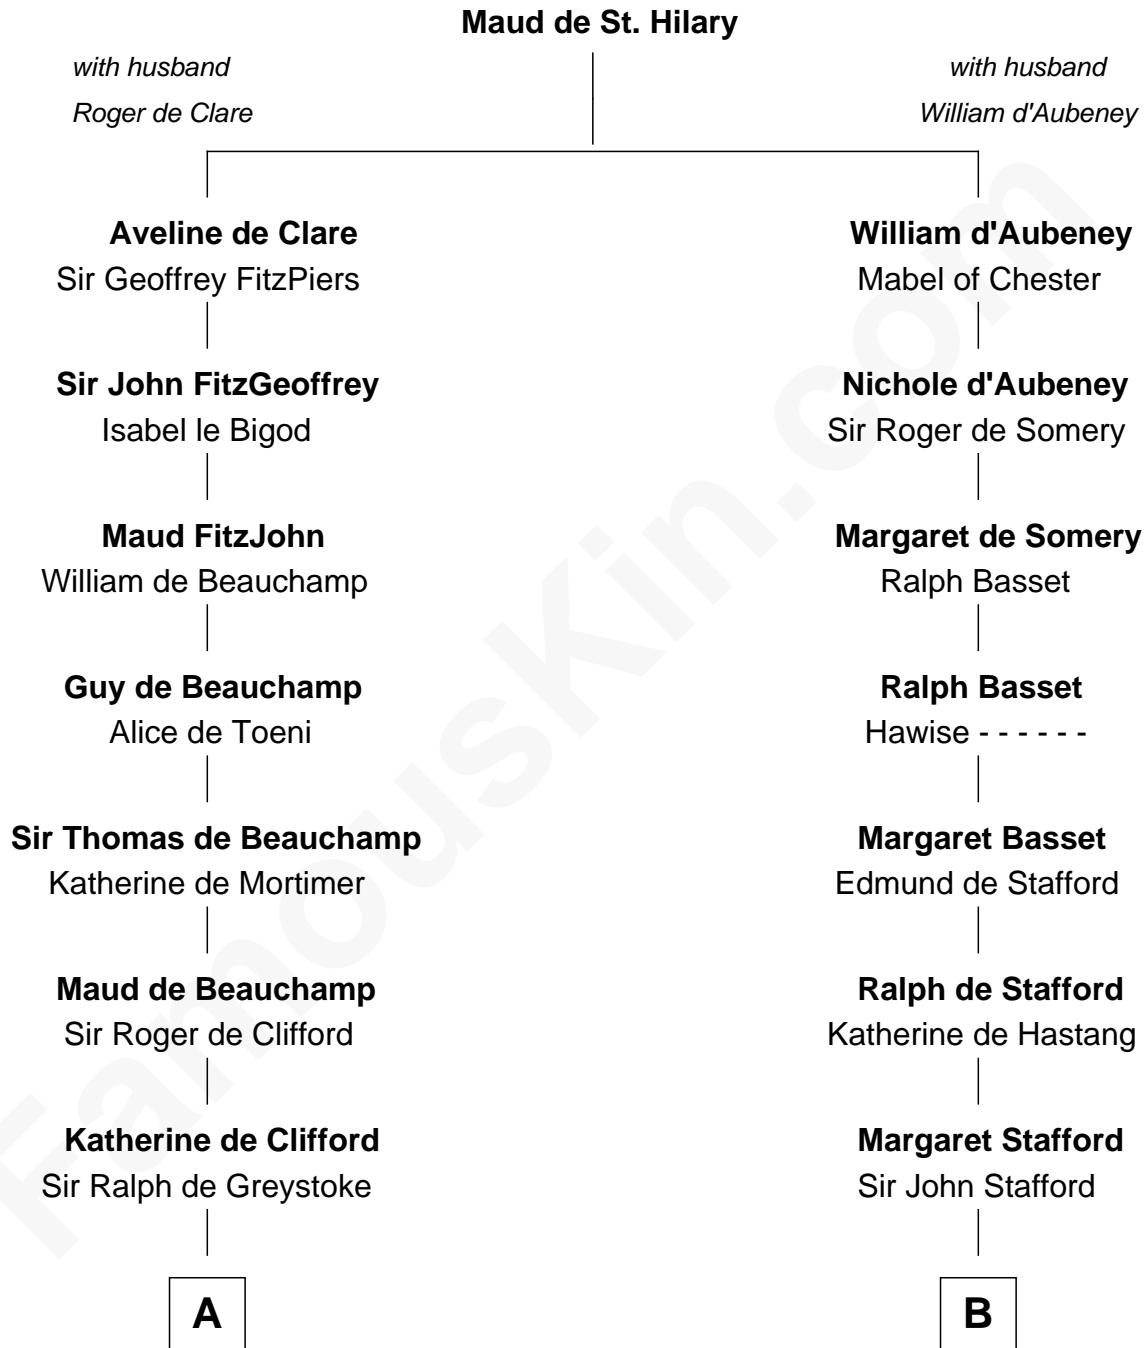

FamousKin.com Relationship Chart of

Meriwether Lewis

Lewis and Clark Expedition

19th cousin 1 time removed of

Robert Townsend

Member of the Culper Spy Ring during the American Revolution

C

Col. Robert Lewis

Jane Meriwether

William Lewis

Lucy Meriwether

Meriwether Lewis

Lewis and Clark Expedition

D

Audrey Almy

James Townsend

Jacob Townsend

Phoebe Seaman

Samuel Townsend

Sarah Stoddard

Robert Townsend

Spy known as "Culper Jr."

FamousKin.com