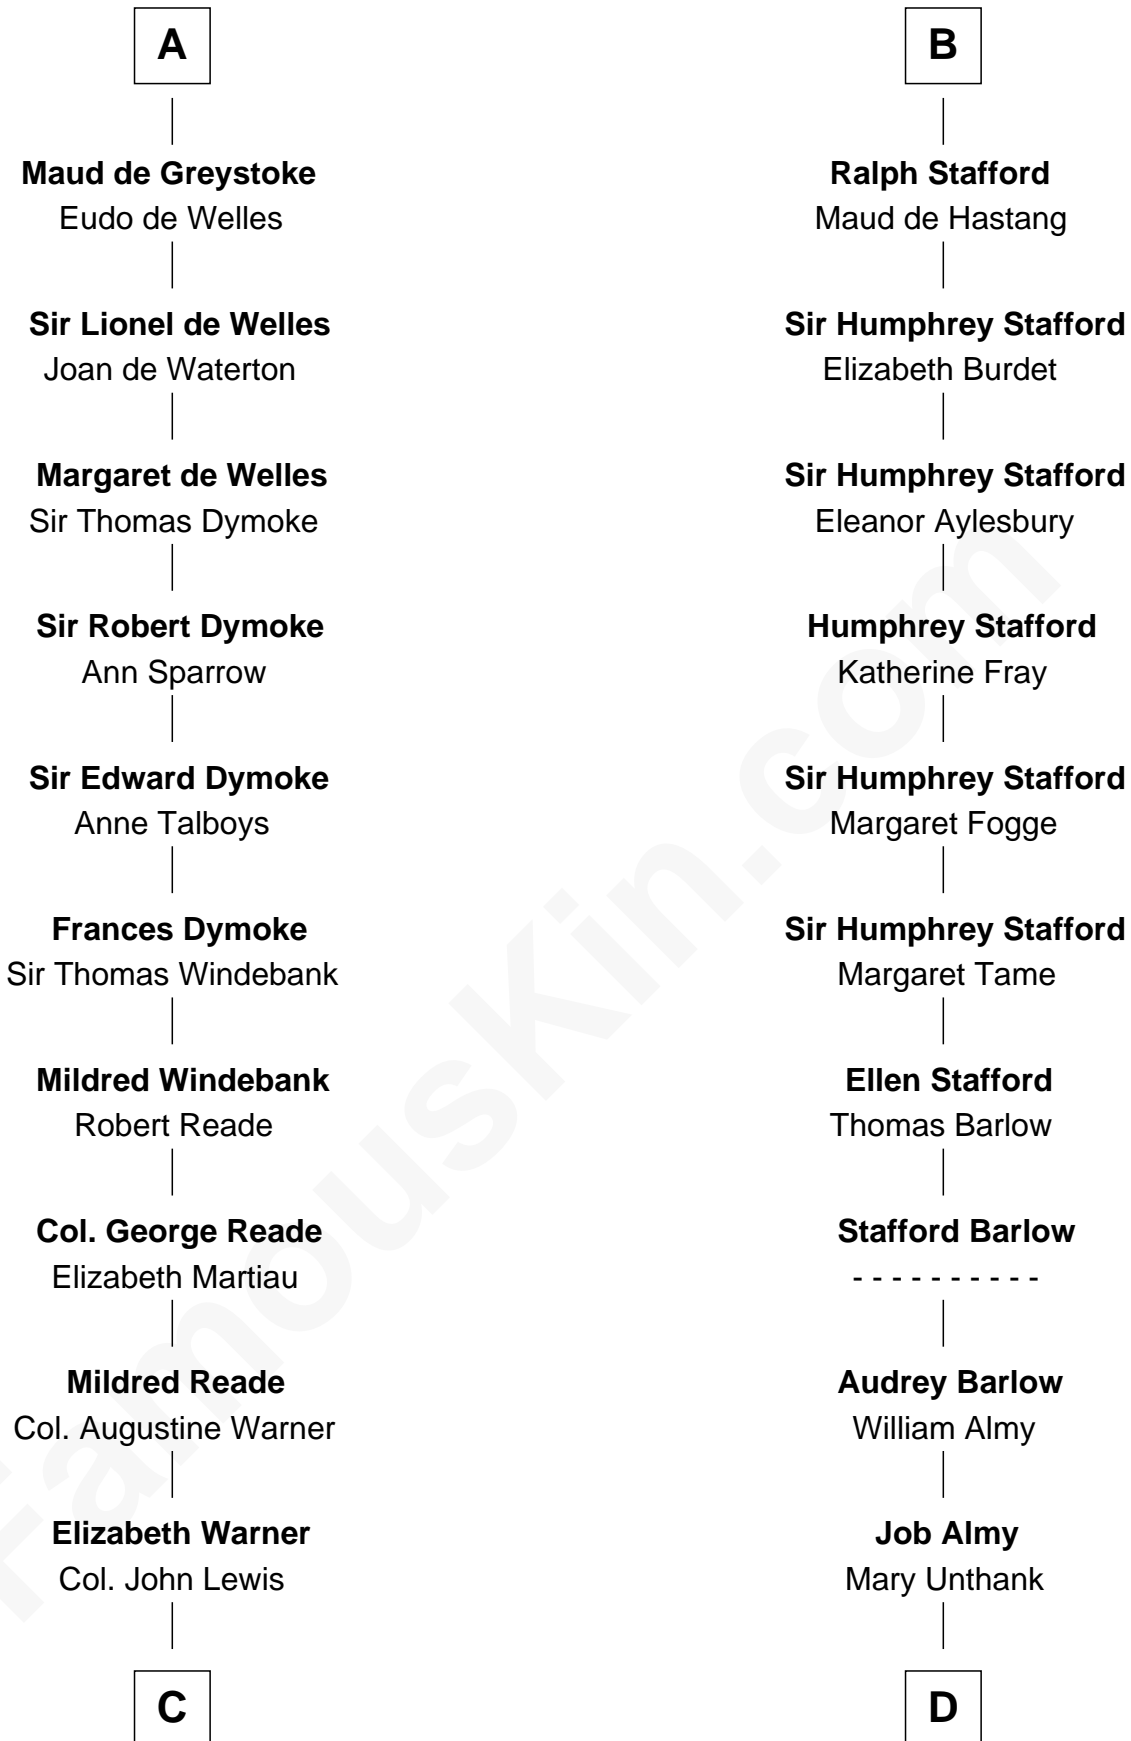

FamousKin.com Relationship Chart of

Meriwether Lewis

Lewis and Clark Expedition

19th cousin 1 time removed of

Robert Townsend

Member of the Culper Spy Ring during the American Revolution

C

Col. Robert Lewis

Jane Meriwether

William Lewis

Lucy Meriwether

Meriwether Lewis

Lewis and Clark Expedition

D

Audrey Almy

James Townsend

Jacob Townsend

Phoebe Seaman

Samuel Townsend

Sarah Stoddard

Robert Townsend

Spy known as "Culper Jr."

FamousKin.com