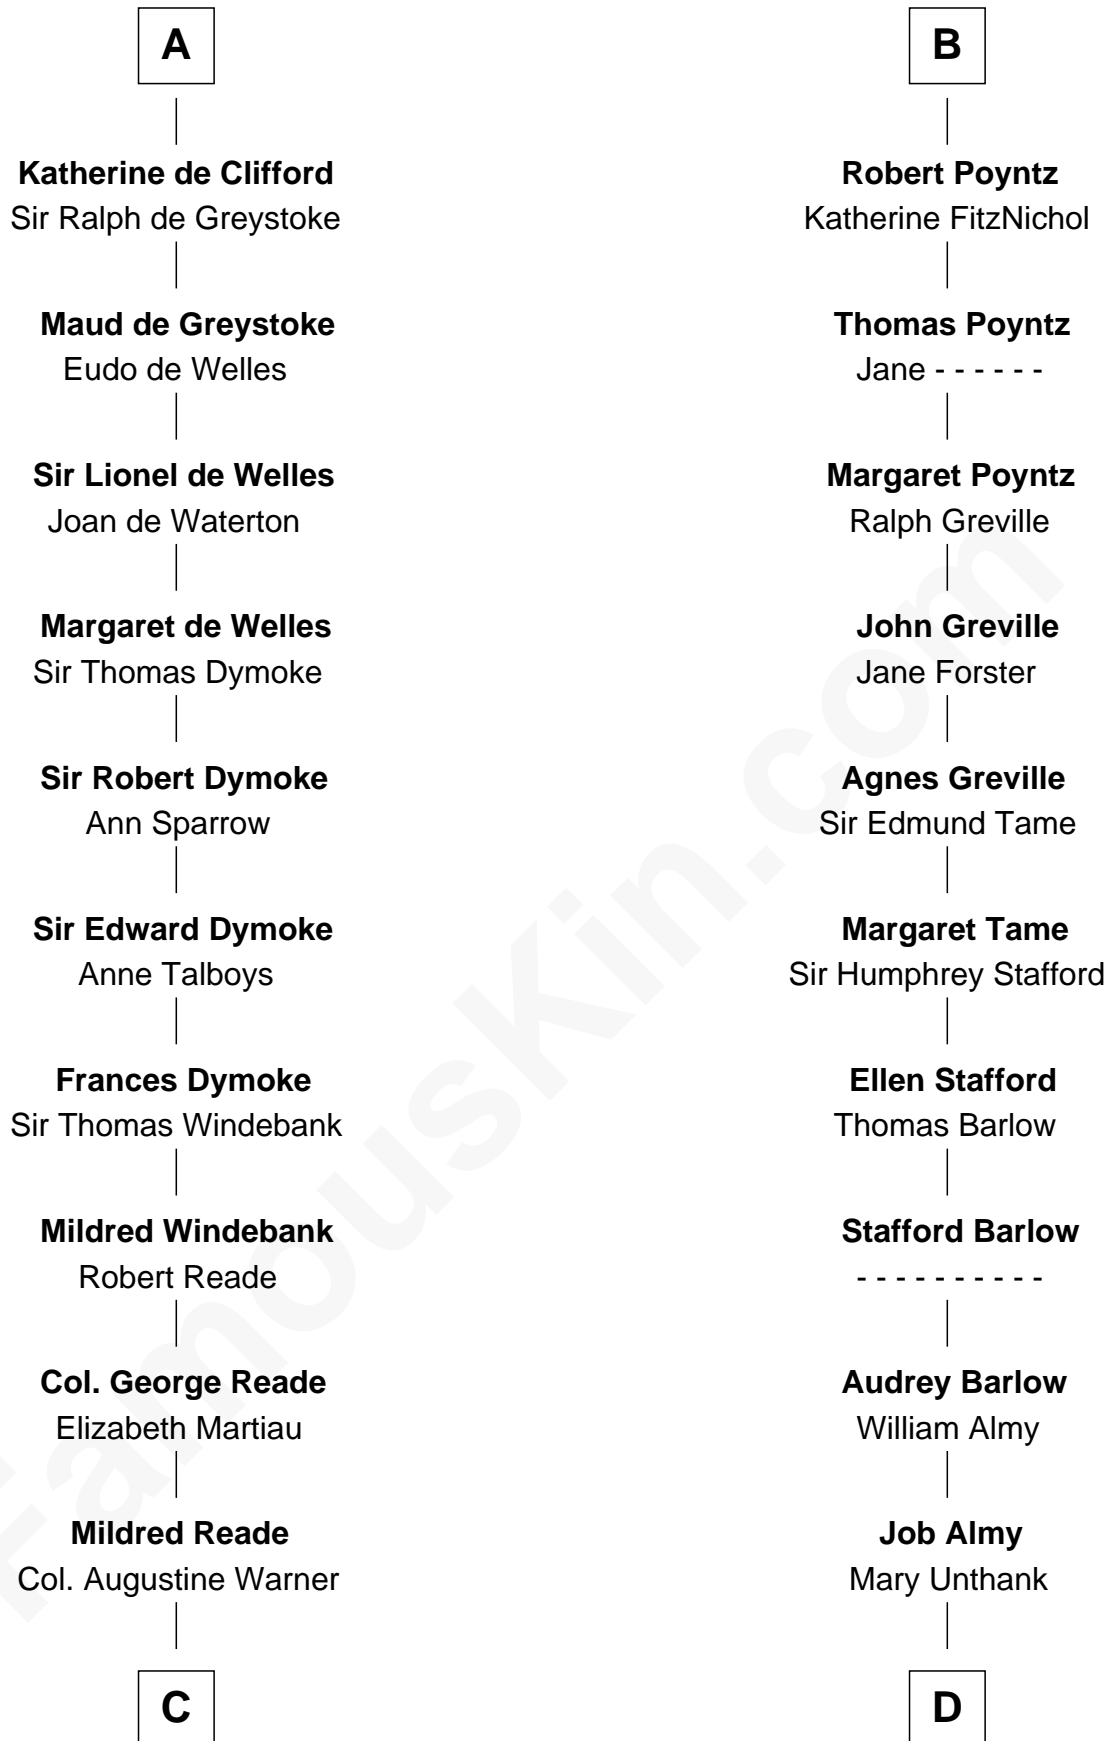

FamousKin.com Relationship Chart of

Meriwether Lewis

Lewis and Clark Expedition

20th cousin of

Robert Townsend

Member of the Culper Spy Ring during the American Revolution

Adeliza de Meschines

*with husband
Richard Fitzgilbert de Clare*

Sir Hugh Poyntz

Sir Nicholas Poyntz

Maud de Acton

Sir John Poyntz

Elizabeth de Clanvowe

B

C

Elizabeth Warner

Col. John Lewis

Col. Robert Lewis

Jane Meriwether

William Lewis

Lucy Meriwether

Meriwether Lewis

Lewis and Clark Expedition

D