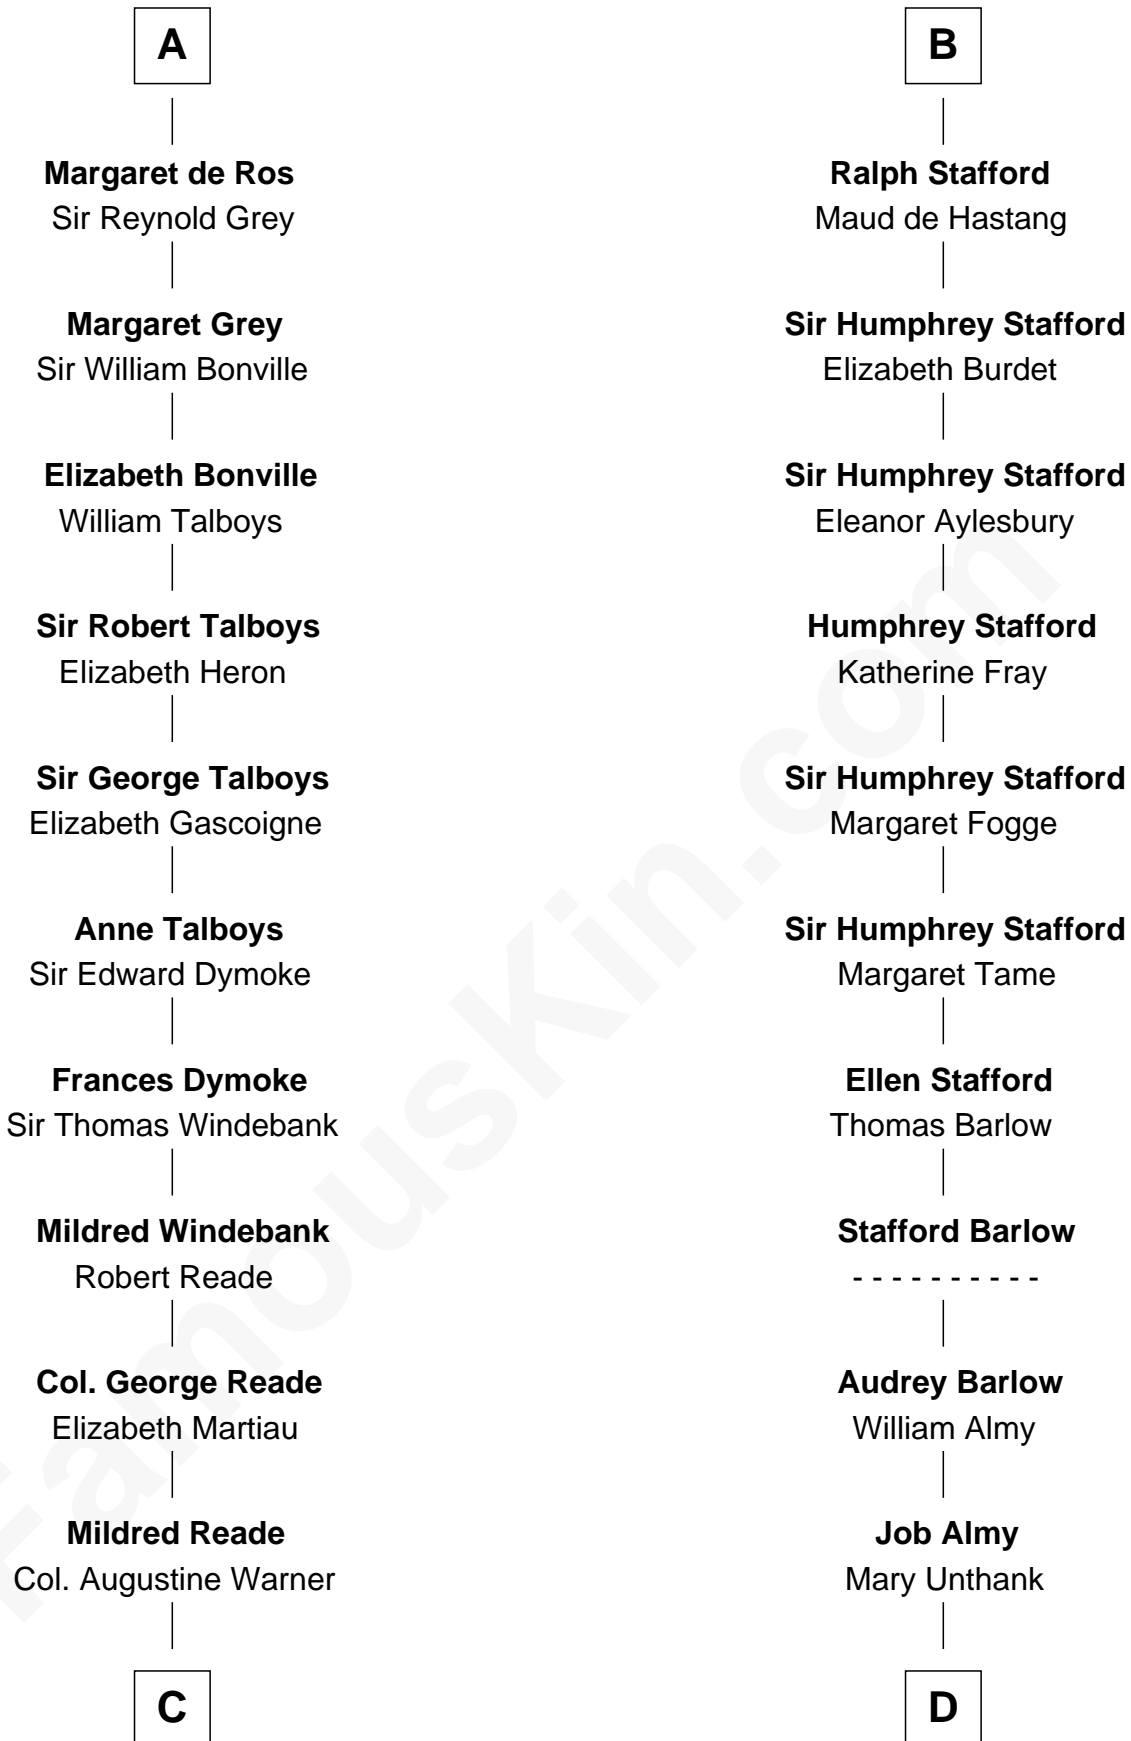

FamousKin.com Relationship Chart of

Meriwether Lewis

Lewis and Clark Expedition

20th cousin of

Robert Townsend

Member of the Culper Spy Ring during the American Revolution

William d'Aubenev

Maud de St. Hilary

C

Elizabeth Warner

Col. John Lewis

Col. Robert Lewis

Jane Meriwether

William Lewis

Lucy Meriwether

Meriwether Lewis

Lewis and Clark Expedition

D

Audrey Almy

James Townsend

Jacob Townsend

Phoebe Seaman

Samuel Townsend

Sarah Stoddard