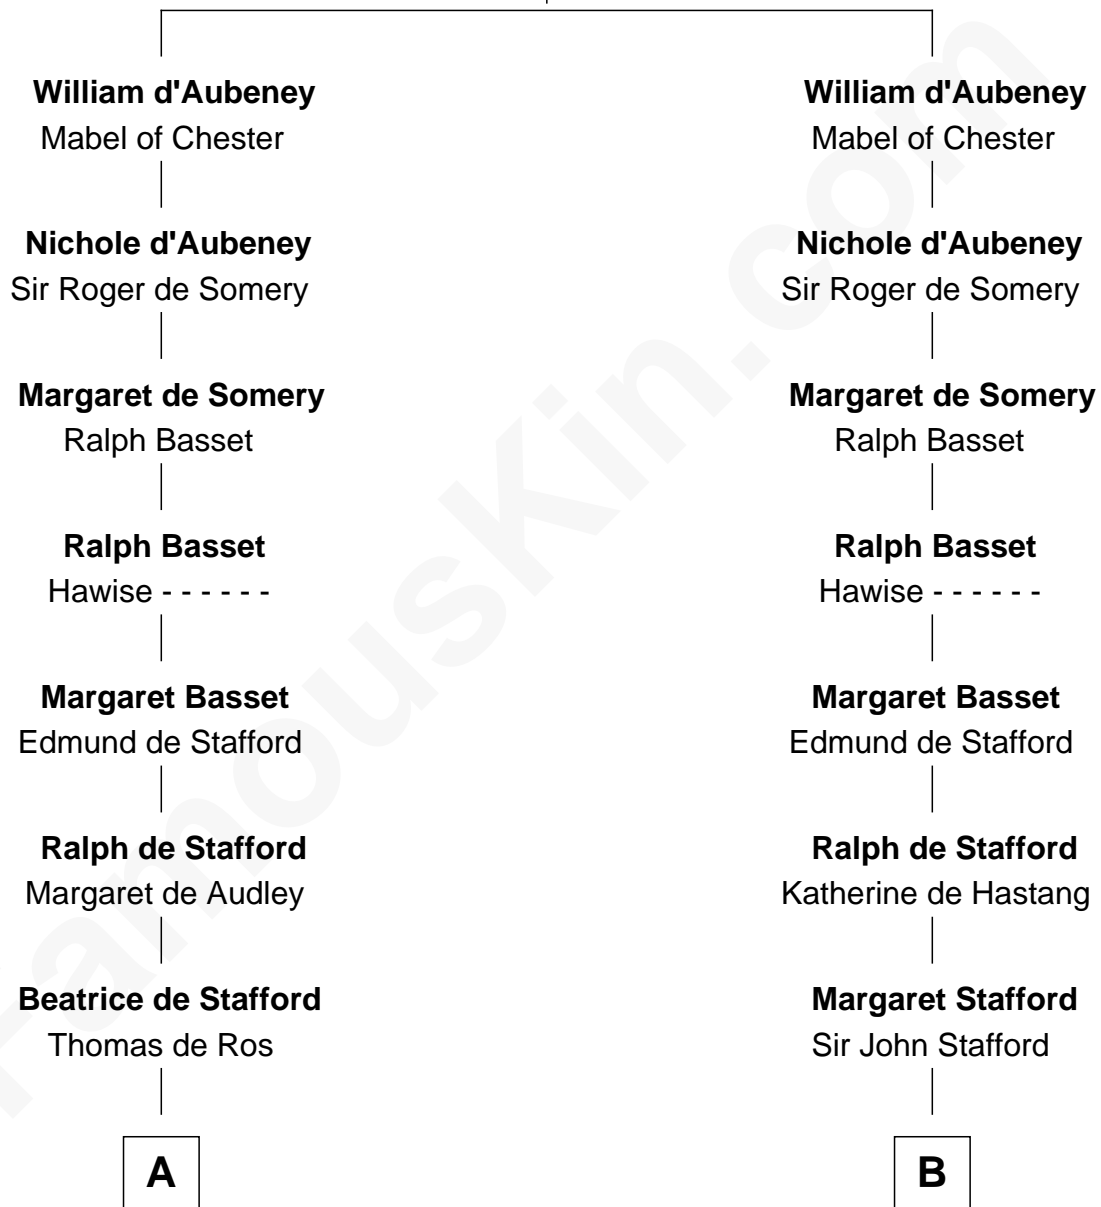

FamousKin.com Relationship Chart of

Meriwether Lewis

Lewis and Clark Expedition

20th cousin of

Robert Townsend

Member of the Culper Spy Ring during the American Revolution

William d'Aubenev

Maud de St. Hilary

C

Elizabeth Warner

Col. John Lewis

Col. Robert Lewis

Jane Meriwether

William Lewis

Lucy Meriwether

Meriwether Lewis

Lewis and Clark Expedition

D

Audrey Almy

James Townsend

Jacob Townsend

Phoebe Seaman

Samuel Townsend

Sarah Stoddard