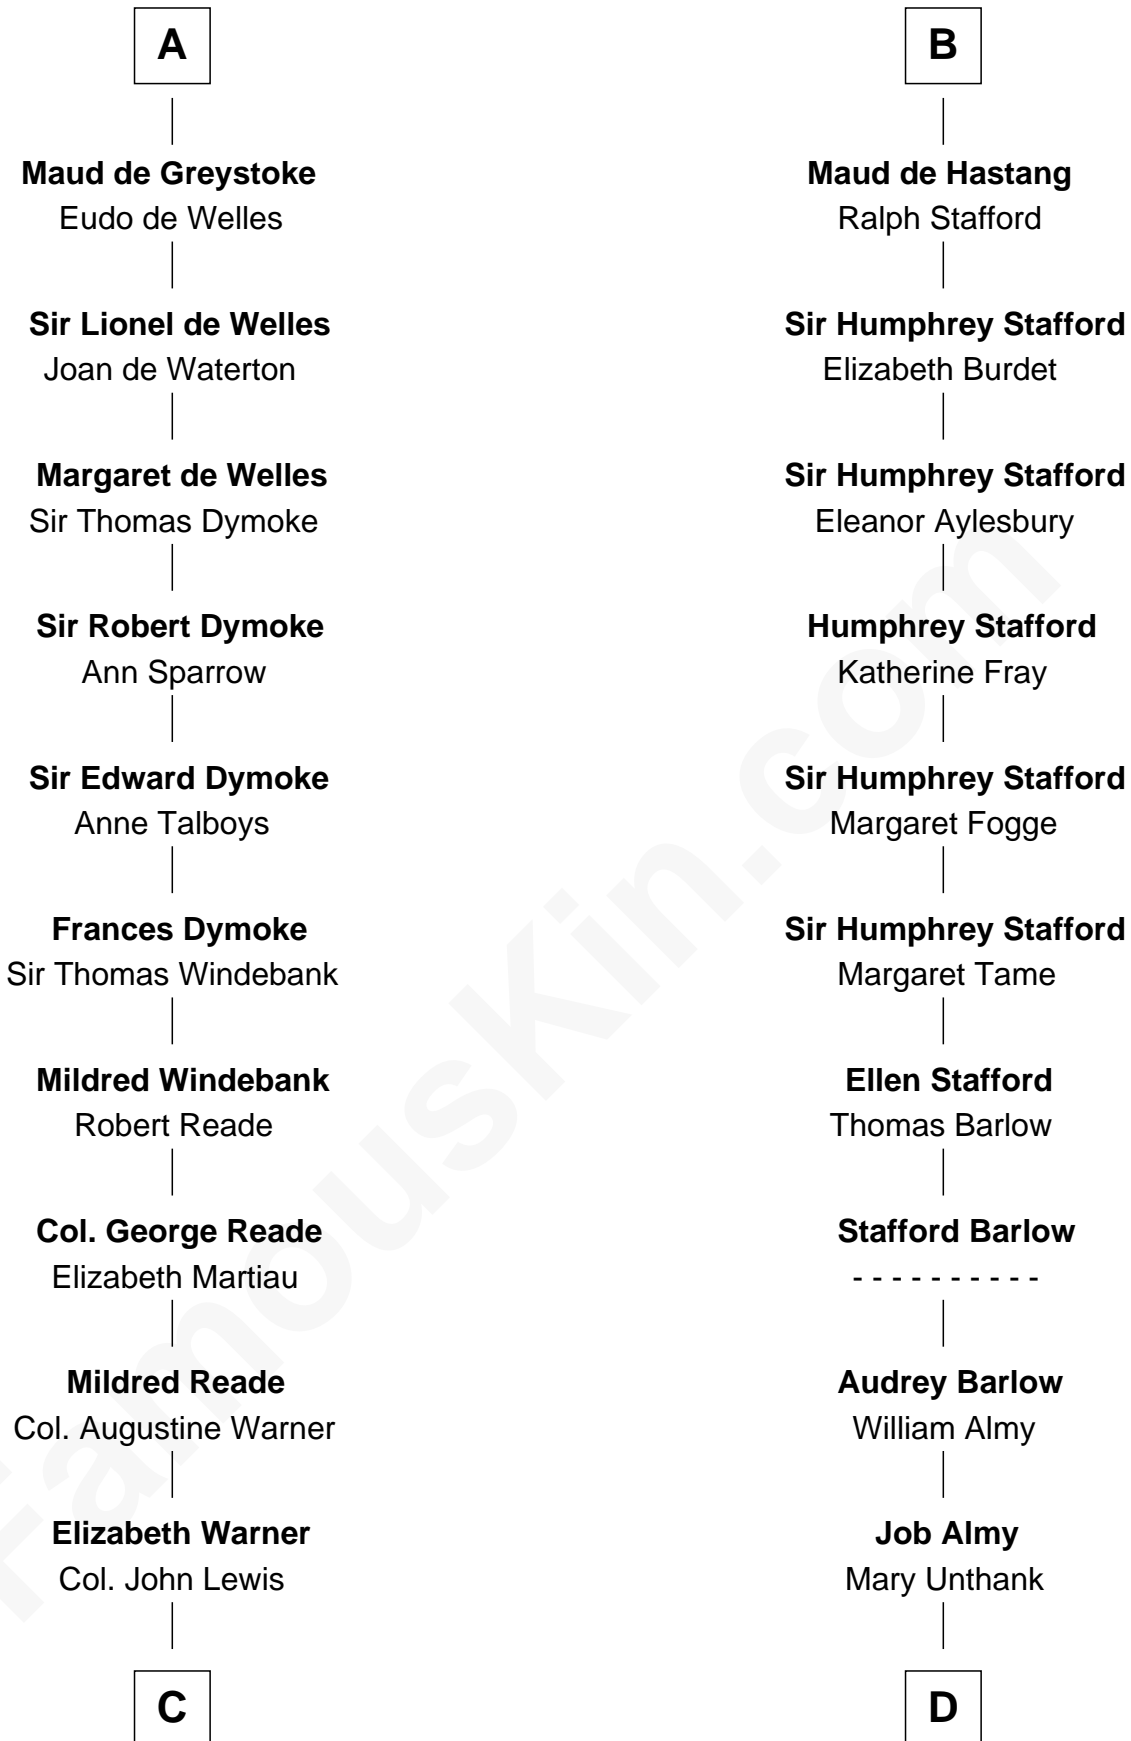

FamousKin.com Relationship Chart of

Meriwether Lewis

Lewis and Clark Expedition

19th cousin 1 time removed of

Robert Townsend

Member of the Culper Spy Ring during the American Revolution

C

Col. Robert Lewis

Jane Meriwether

William Lewis

Lucy Meriwether

Meriwether Lewis

Lewis and Clark Expedition

D

Audrey Almy

James Townsend

Jacob Townsend

Phoebe Seaman

Samuel Townsend

Sarah Stoddard

Robert Townsend

Spy known as "Culper Jr."

FamousKin.com