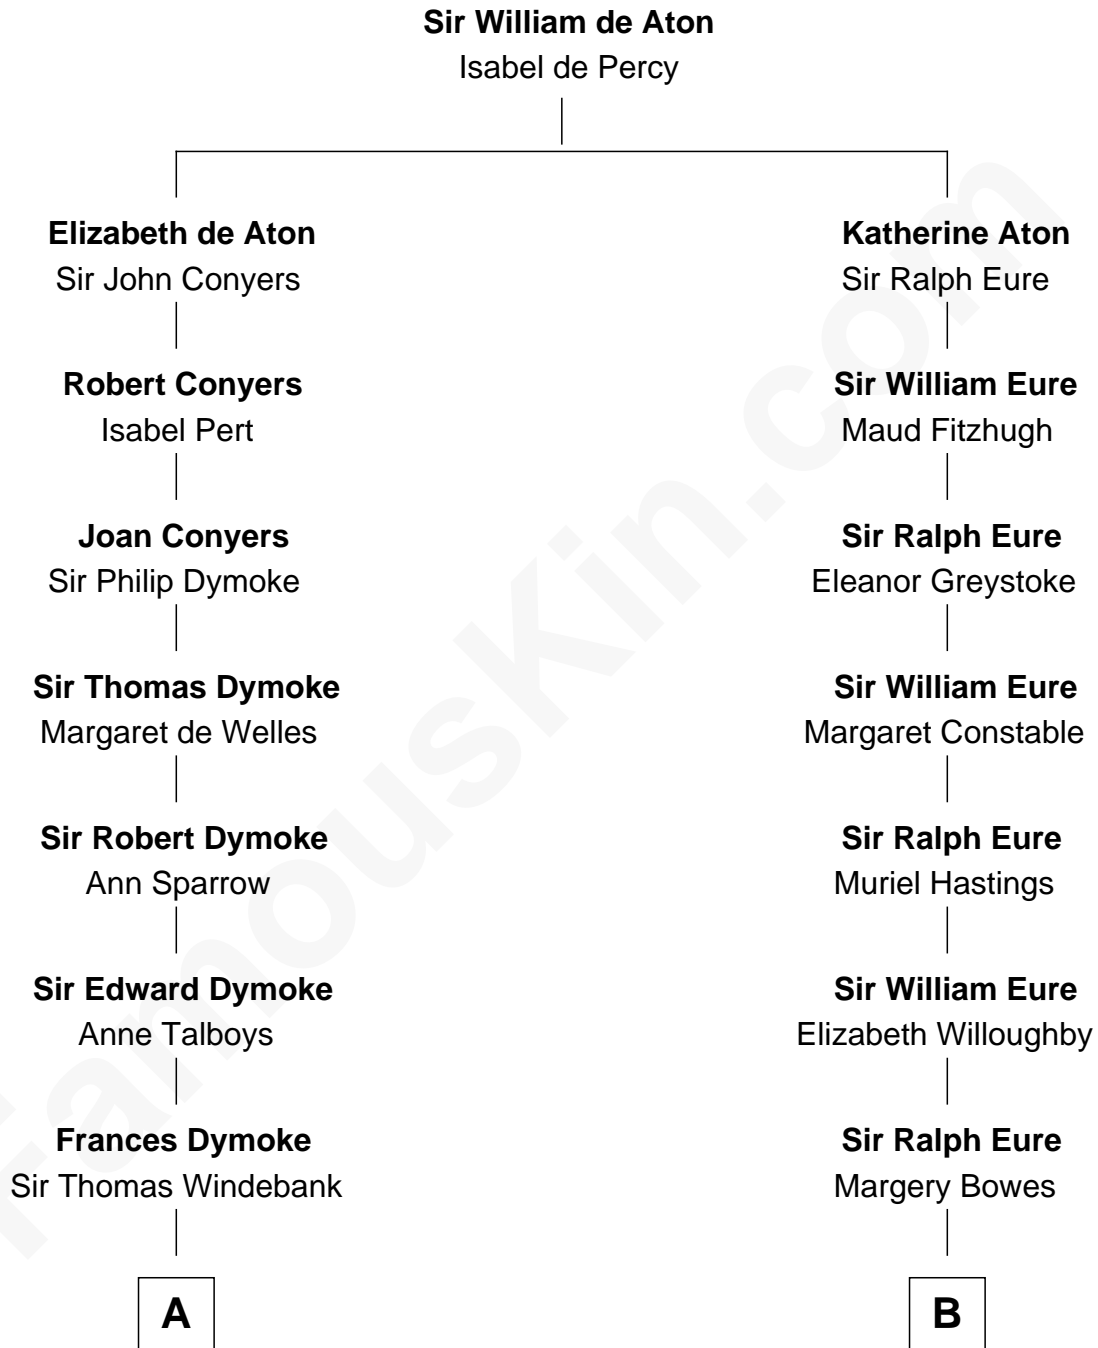

FamousKin.com

Relationship Chart of

Meriwether Lewis

Lewis and Clark Expedition

13th cousin 6 times removed of

Sandra Day O'Connor

First Female U.S. Supreme Court Justice

C

Henry Clay Day
Alice Edith Hilton

Henry R. Day
Ada Mae Wilkey

Sandra Day O'Connor
U.S. Supreme Court Justice

FamousKin.com