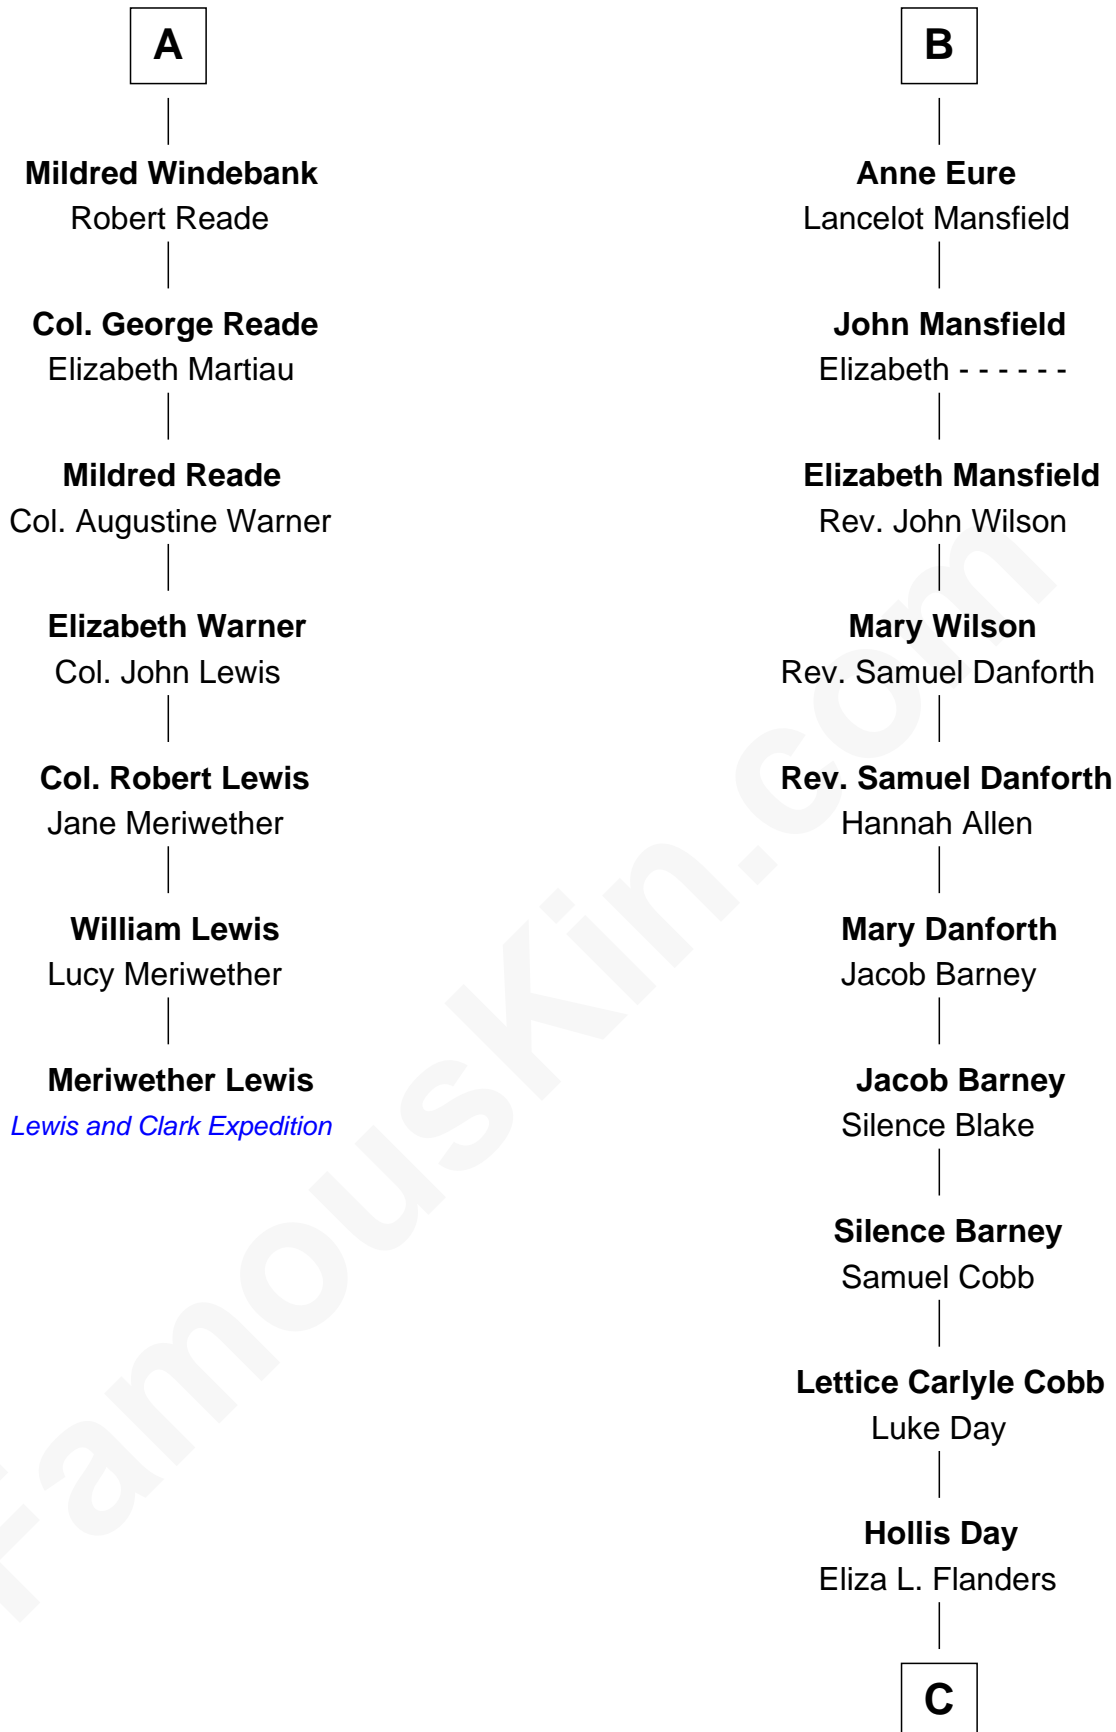

FamousKin.com

Relationship Chart of

Meriwether Lewis

Lewis and Clark Expedition

13th cousin 6 times removed of

Sandra Day O'Connor

First Female U.S. Supreme Court Justice

C

Henry Clay Day
Alice Edith Hilton

Henry R. Day
Ada Mae Wilkey

Sandra Day O'Connor
U.S. Supreme Court Justice

FamousKin.com