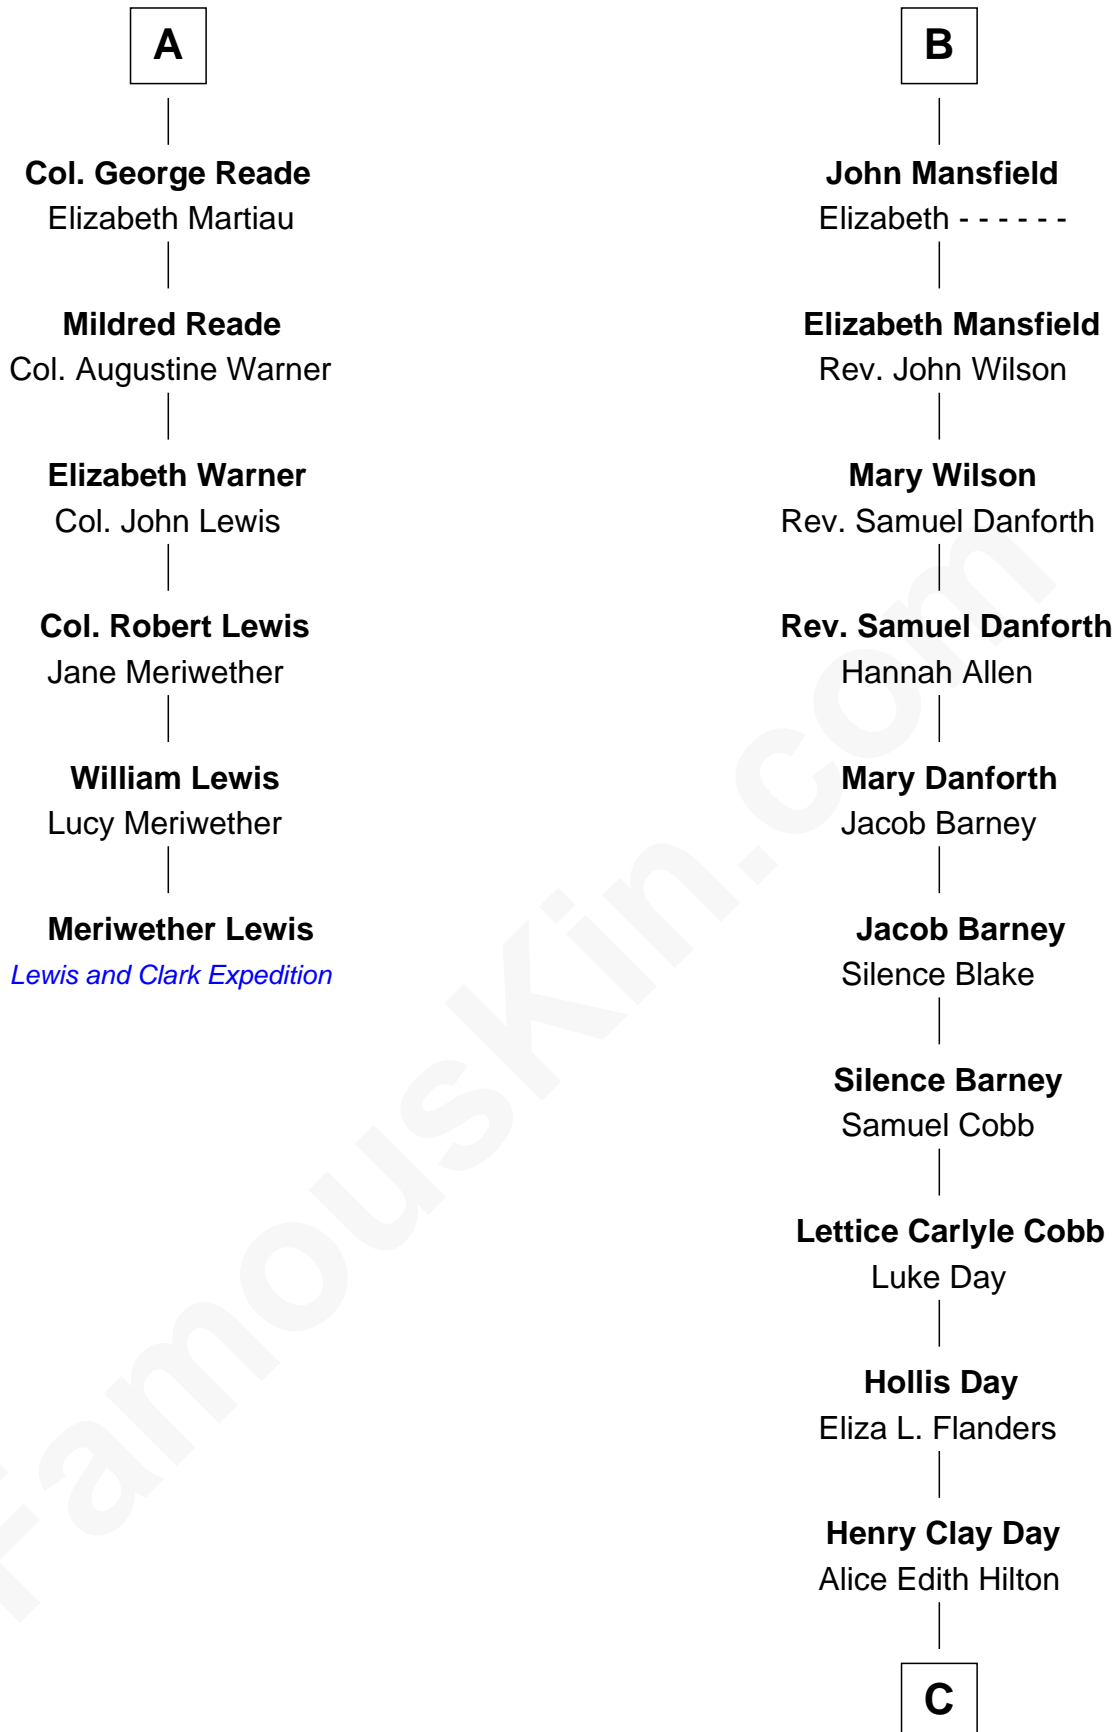

FamousKin.com

Relationship Chart of

Meriwether Lewis

Lewis and Clark Expedition

12th cousin 6 times removed of

Sandra Day O'Connor

First Female U.S. Supreme Court Justice

C