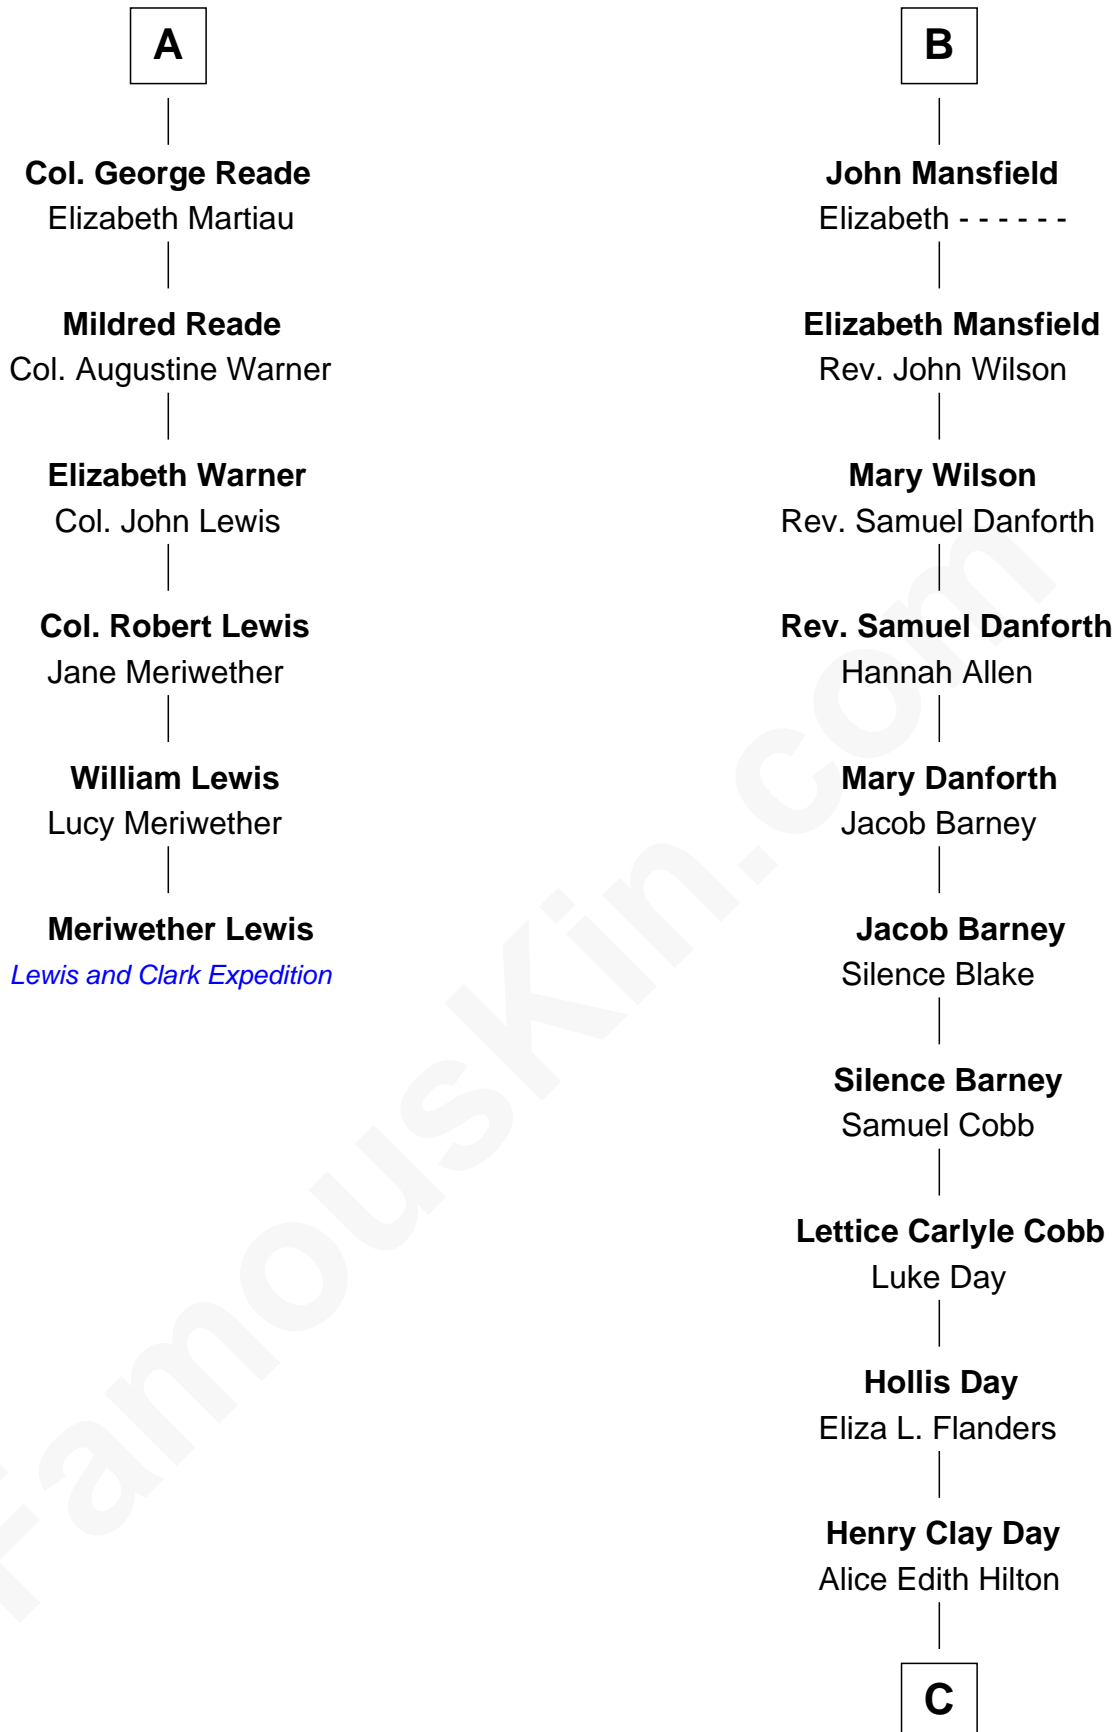

FamousKin.com Relationship Chart of

Meriwether Lewis

Lewis and Clark Expedition

12th cousin 6 times removed of

Sandra Day O'Connor

First Female U.S. Supreme Court Justice

C

Henry R. Day
Ada Mae Wilkey