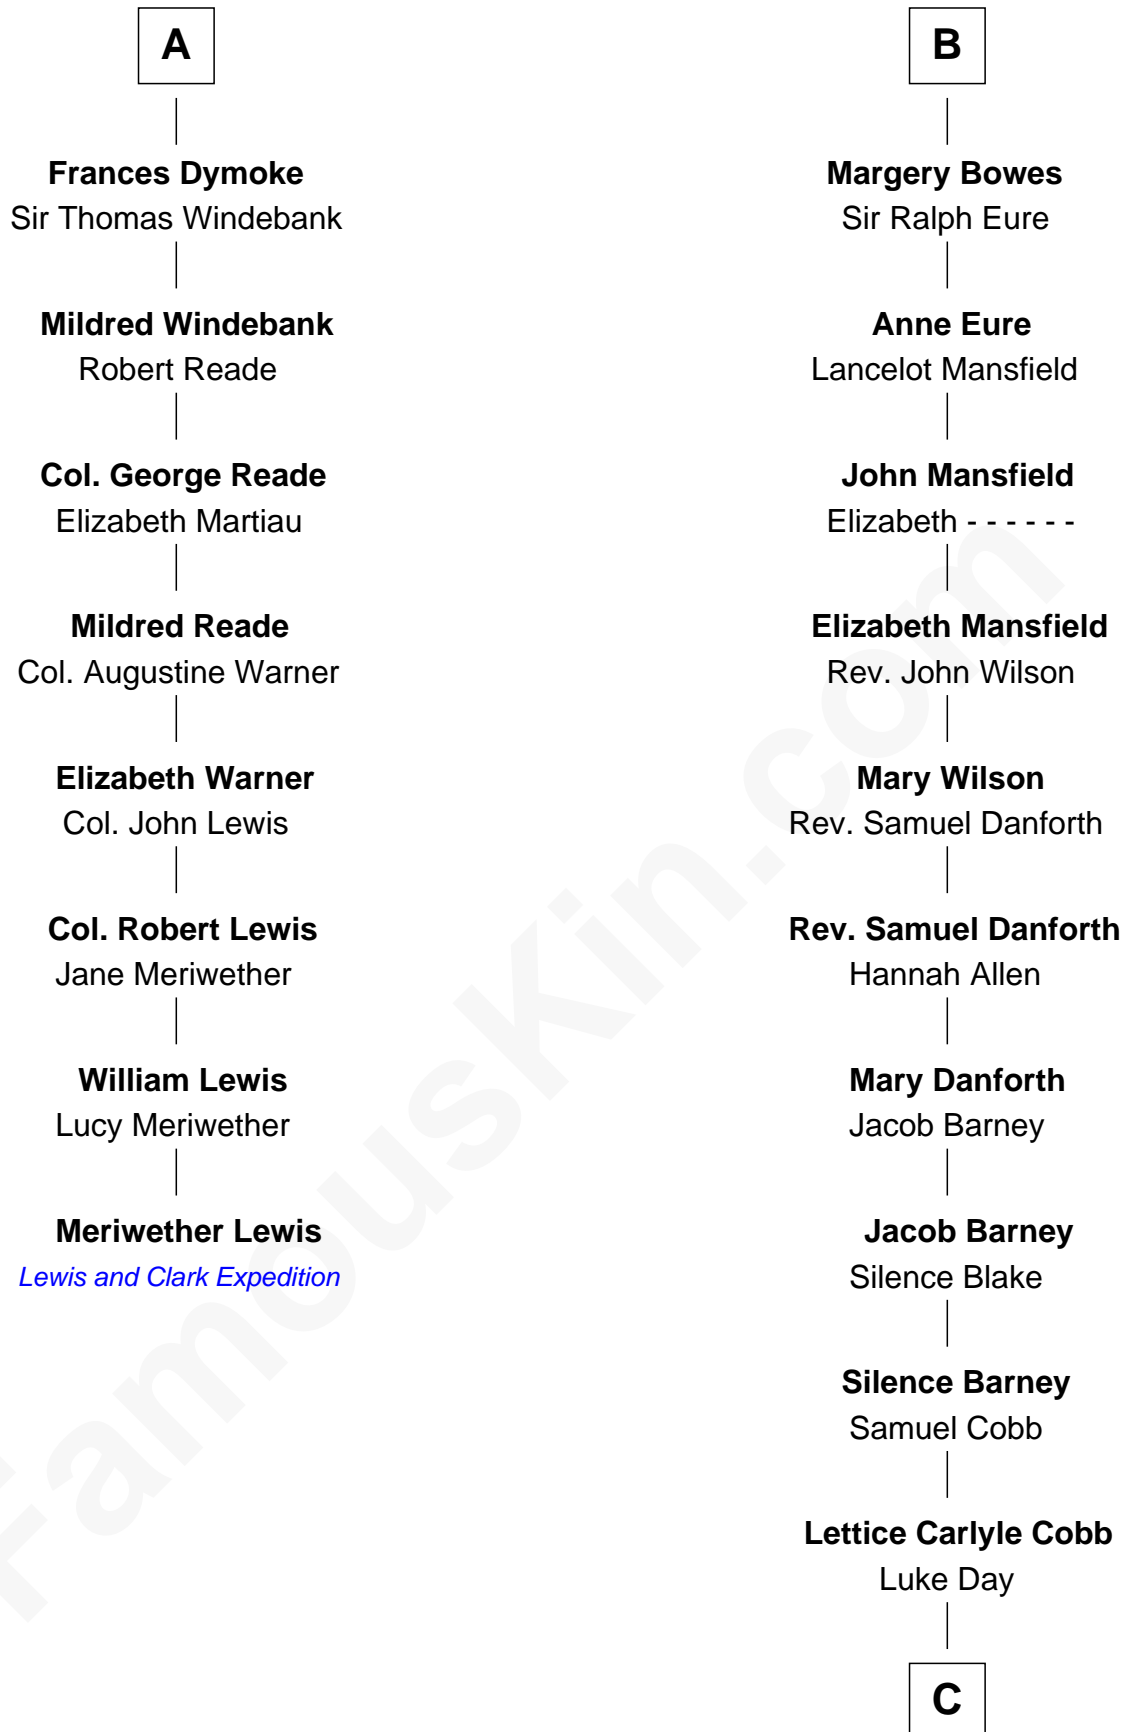

FamousKin.com Relationship Chart of

Meriwether Lewis

Lewis and Clark Expedition

14th cousin 6 times removed of

Sandra Day O'Connor

First Female U.S. Supreme Court Justice

C

—
Hollis Day

Eliza L. Flanders

—
Henry Clay Day

Alice Edith Hilton

—
Henry R. Day

Ada Mae Wilkey

—
Sandra Day O'Connor

U.S. Supreme Court Justice

FamousKin.com