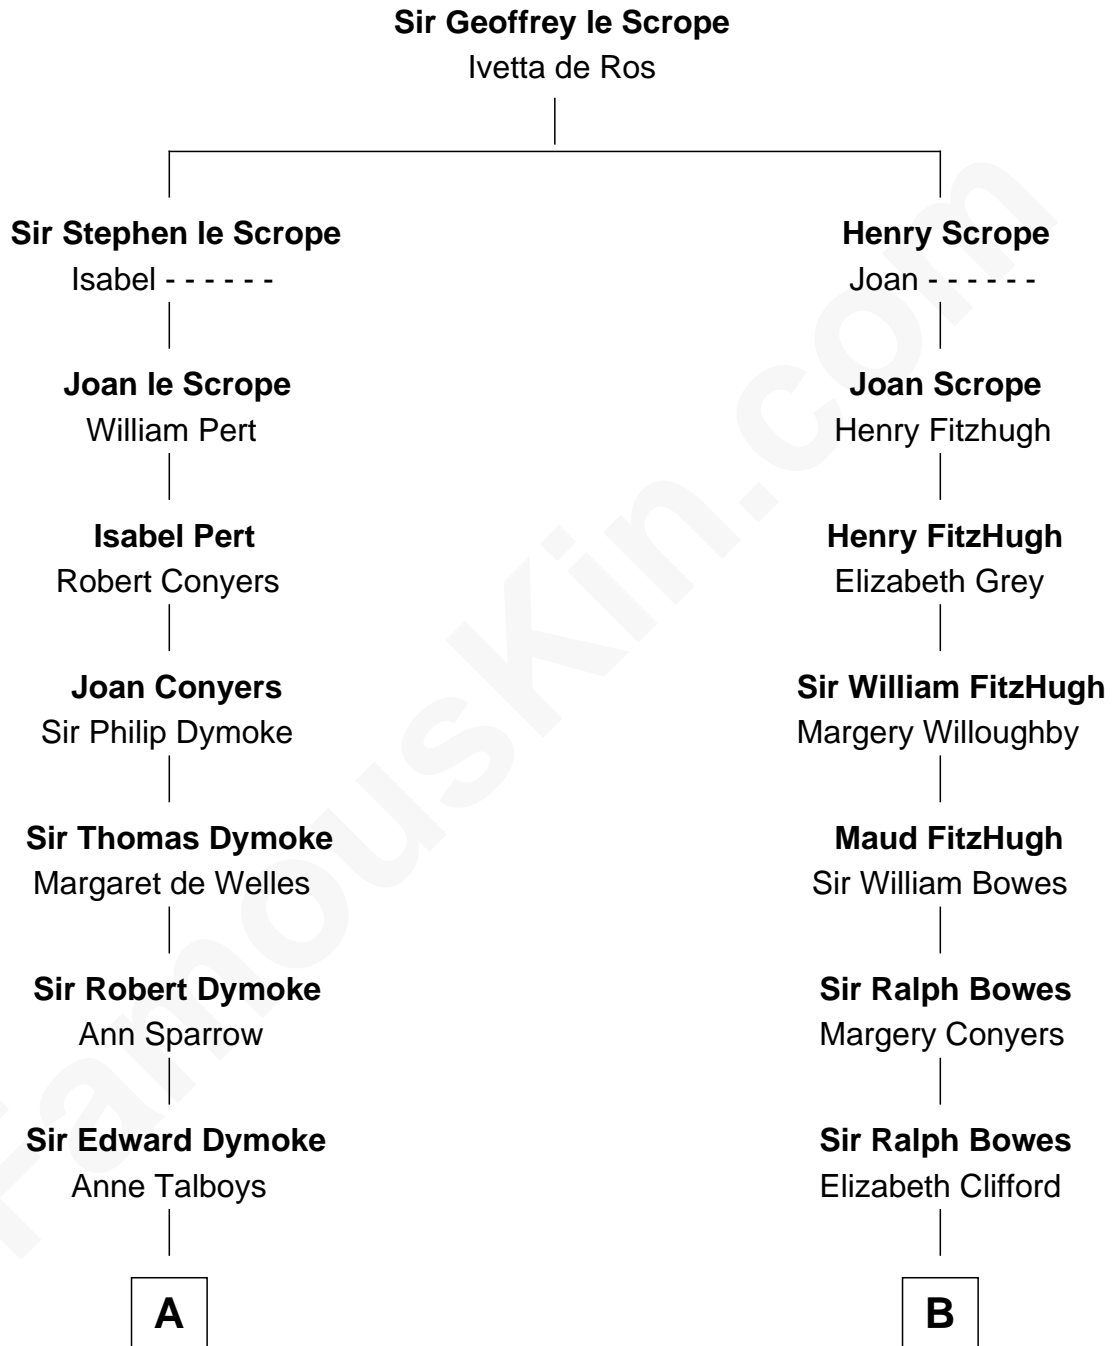

FamousKin.com Relationship Chart of

Meriwether Lewis

Lewis and Clark Expedition

14th cousin 6 times removed of

Sandra Day O'Connor

First Female U.S. Supreme Court Justice

C

—
Hollis Day

Eliza L. Flanders

—
Henry Clay Day

Alice Edith Hilton

—
Henry R. Day

Ada Mae Wilkey

—
Sandra Day O'Connor

U.S. Supreme Court Justice

FamousKin.com