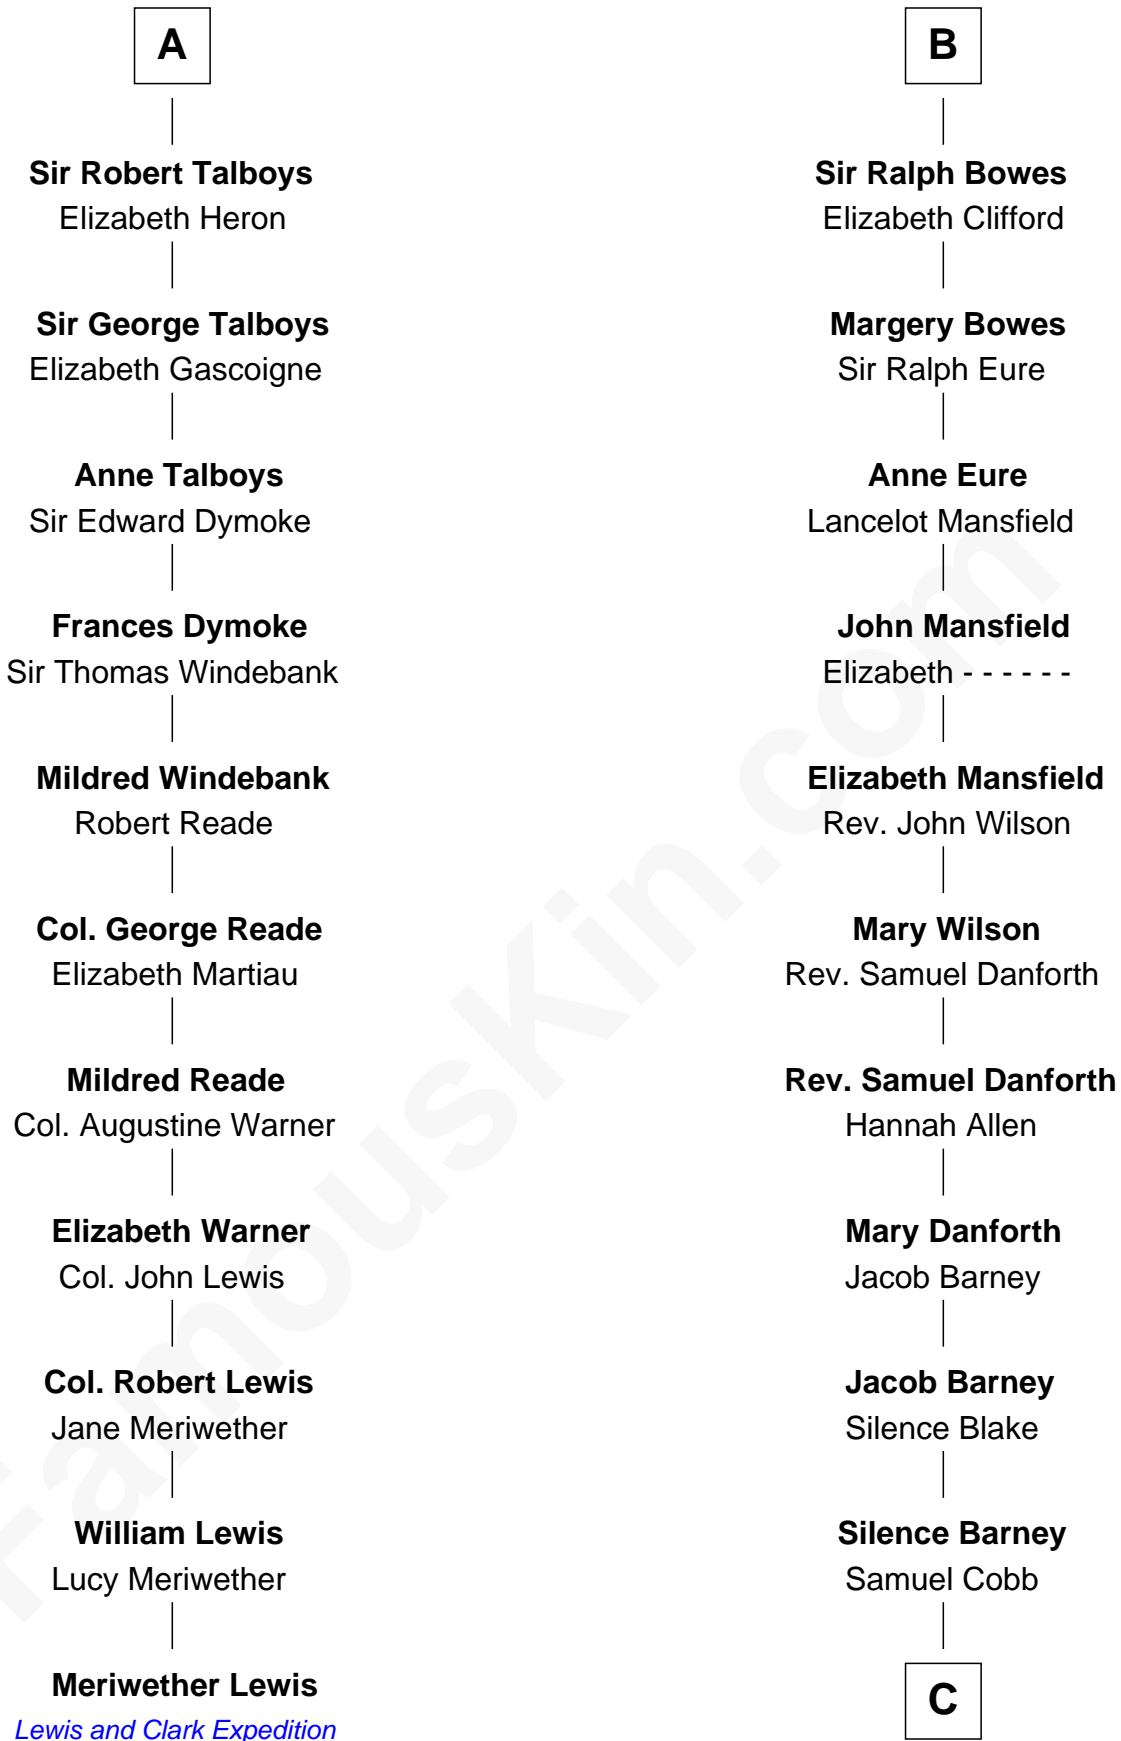

# FamousKin.com Relationship Chart of

**Meriwether Lewis**

*Lewis and Clark Expedition*

17th cousin 4 times removed of

**Sandra Day O'Connor**

*First Female U.S. Supreme Court Justice*

**C**

**Lettice Carlyle Cobb**

Luke Day

**Hollis Day**

Eliza L. Flanders

**Henry Clay Day**

Alice Edith Hilton

**Henry R. Day**

Ada Mae Wilkey

**Sandra Day O'Connor**

*U.S. Supreme Court Justice*

FamousKin.com