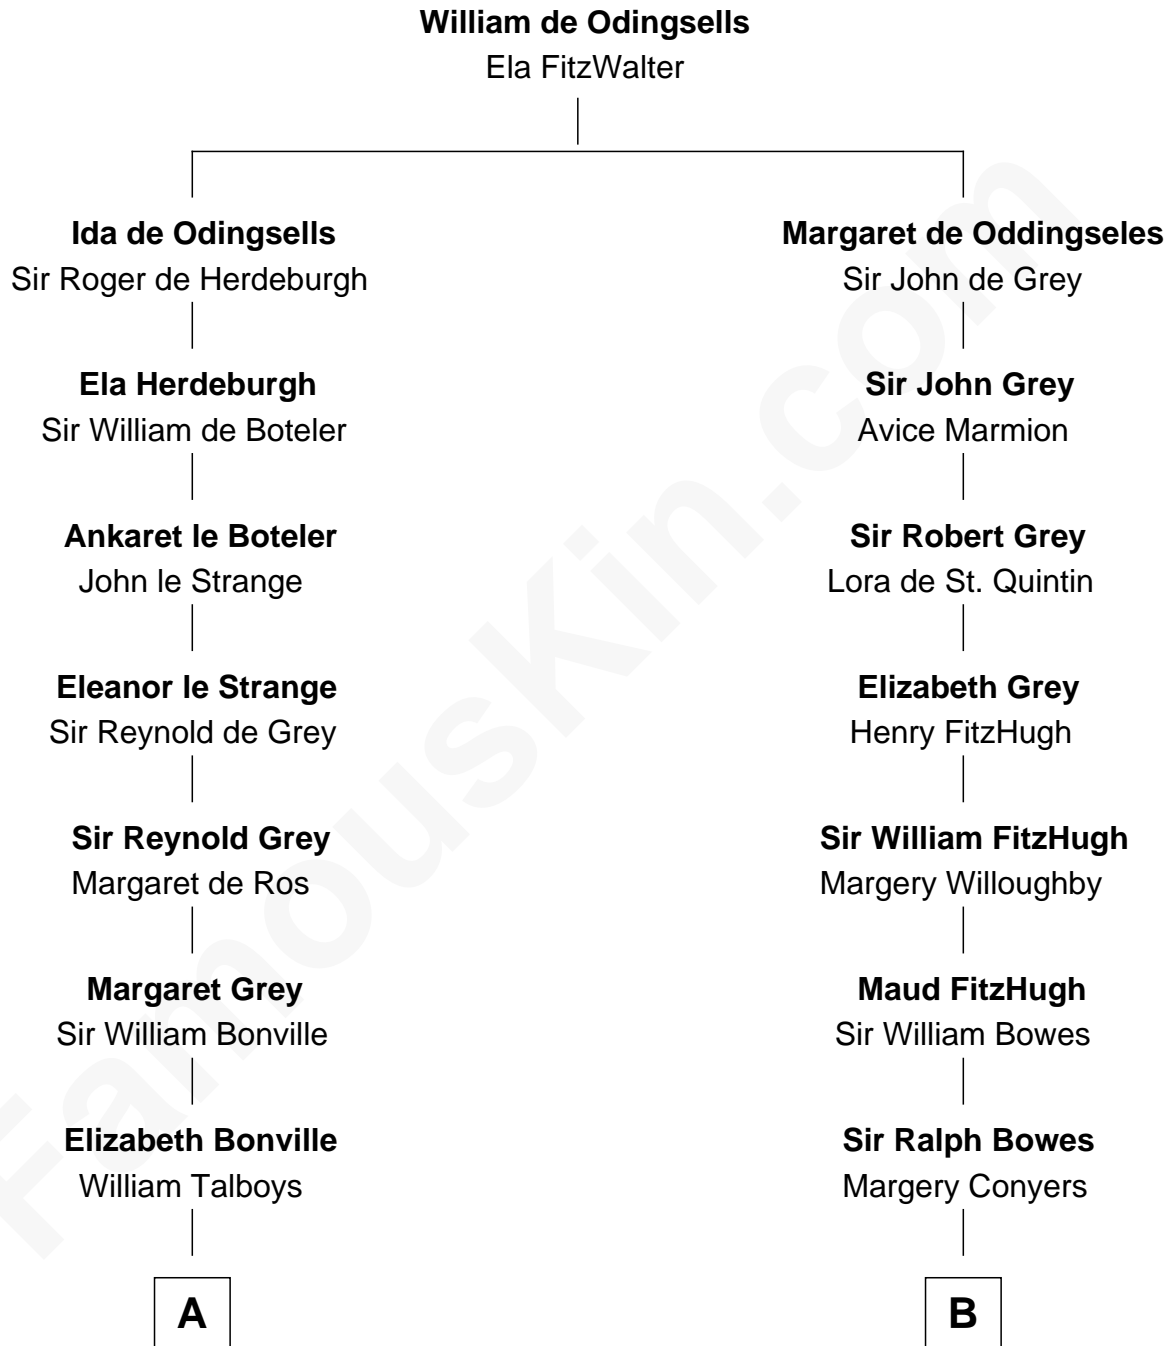

# FamousKin.com Relationship Chart of

**Meriwether Lewis**

*Lewis and Clark Expedition*

17th cousin 4 times removed of

**Sandra Day O'Connor**

*First Female U.S. Supreme Court Justice*

**C**

**Lettice Carlyle Cobb**

Luke Day

**Hollis Day**

Eliza L. Flanders

**Henry Clay Day**

Alice Edith Hilton

**Henry R. Day**

Ada Mae Wilkey

**Sandra Day O'Connor**

*U.S. Supreme Court Justice*

FamousKin.com