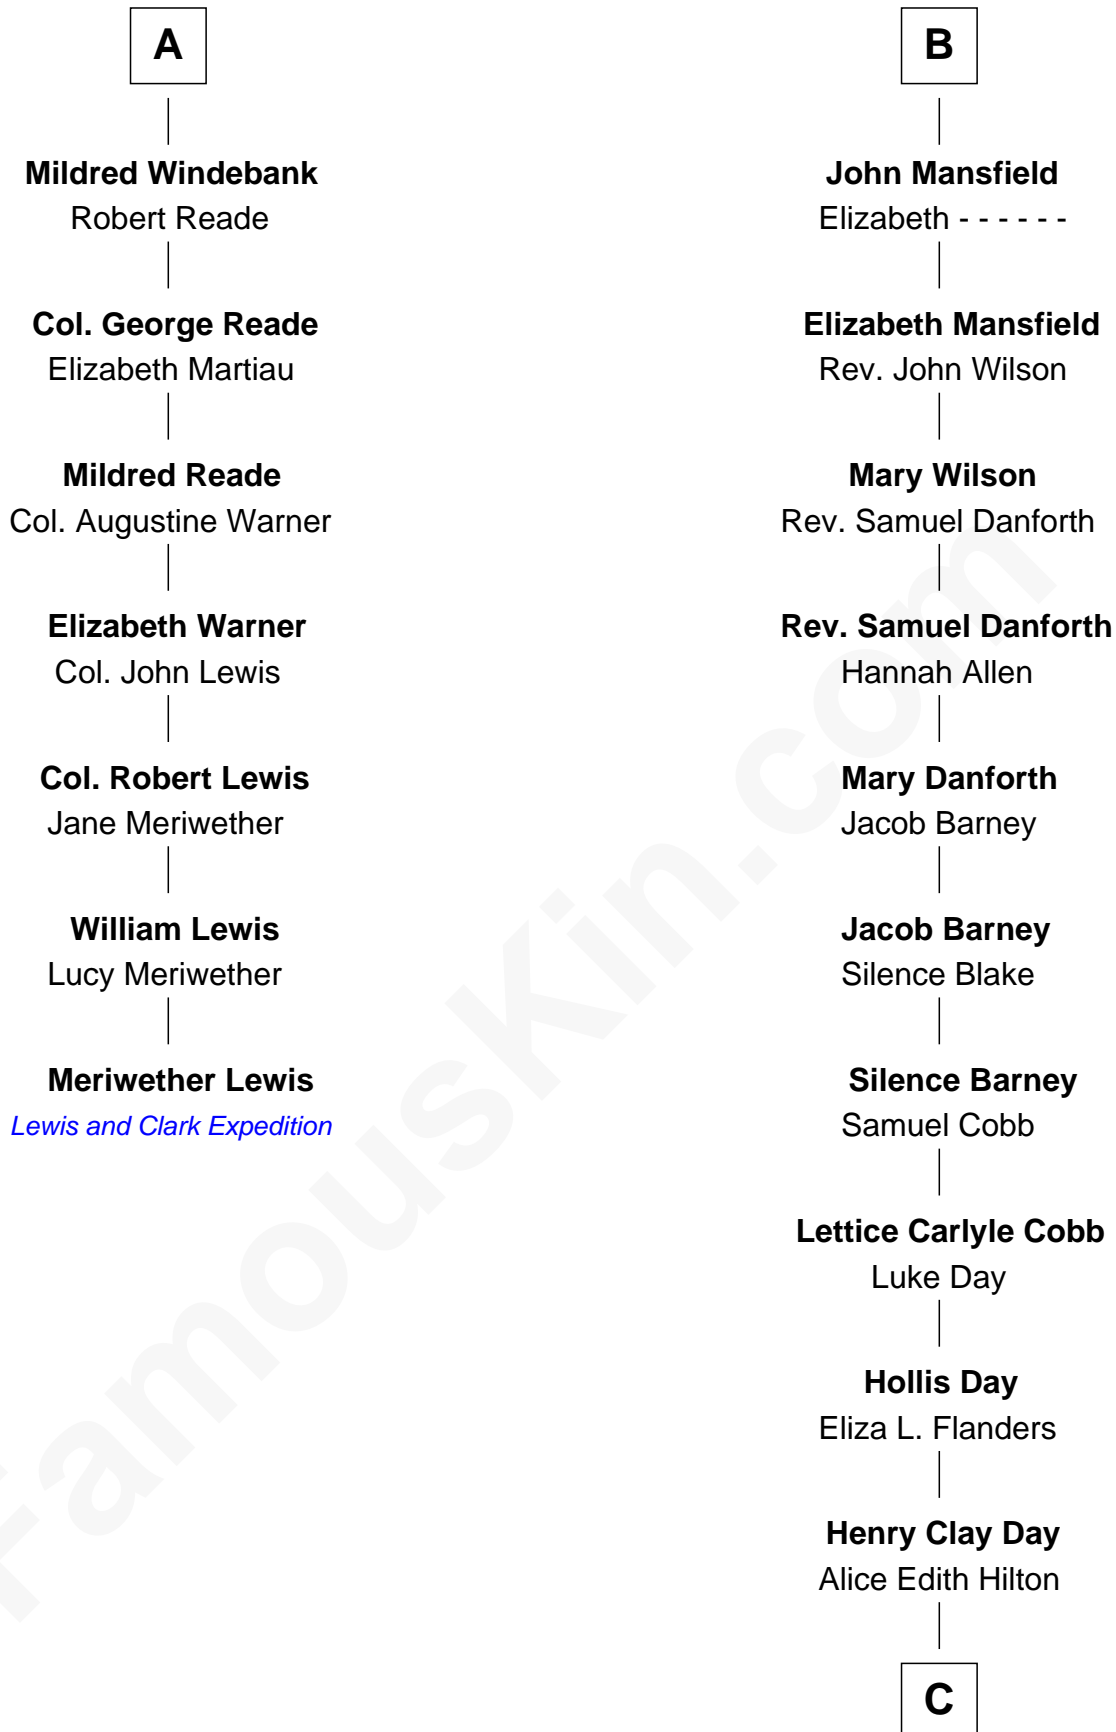

FamousKin.com Relationship Chart of

Meriwether Lewis

Lewis and Clark Expedition

13th cousin 5 times removed of

Sandra Day O'Connor

First Female U.S. Supreme Court Justice

Sir Robert de Ferrers

Joan Beaufort

C

Henry R. Day
Ada Mae Wilkey

Sandra Day O'Connor
U.S. Supreme Court Justice

FamousKin.com