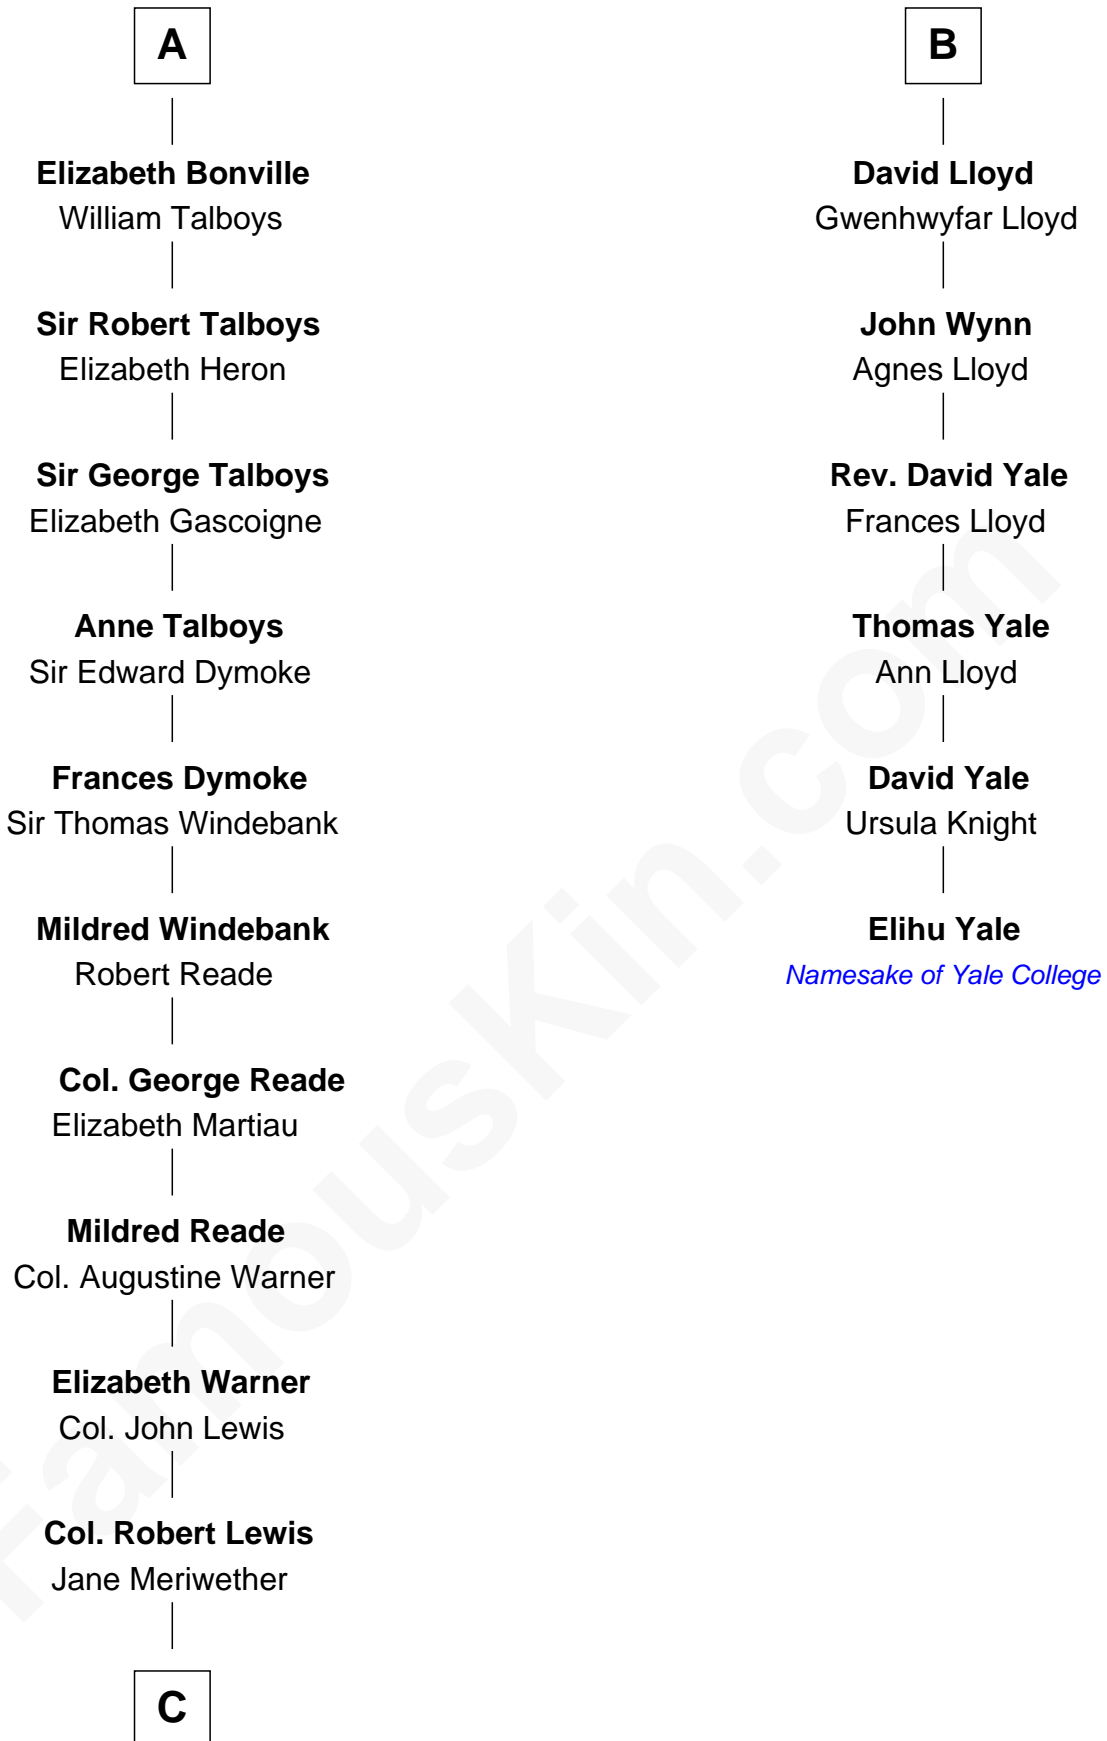

FamousKin.com Relationship Chart of

Meriwether Lewis

Lewis and Clark Expedition

12th cousin 6 times removed of

Elihu Yale

Benefactor and Namesake of Yale College

Sir Roger de Somery

Nichole d'Aubenev

C

—
William Lewis
Lucy Meriwether

—
Meriwether Lewis
Lewis and Clark Expedition

FamousKin.com