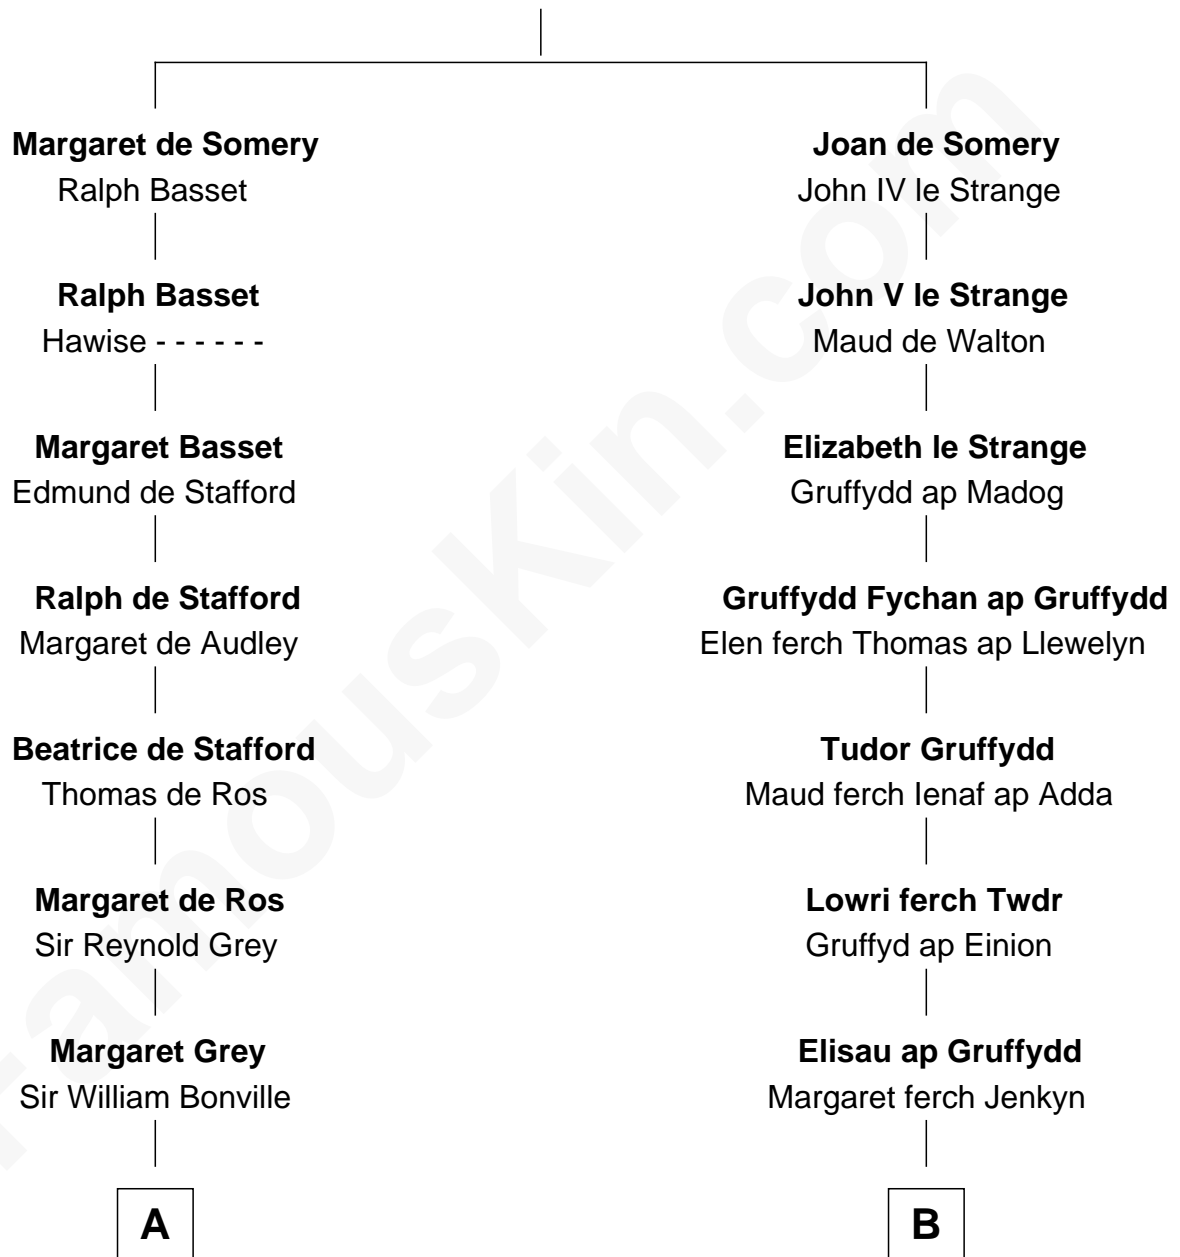

FamousKin.com Relationship Chart of

Meriwether Lewis

Lewis and Clark Expedition

12th cousin 6 times removed of

Elihu Yale

Benefactor and Namesake of Yale College

Sir Roger de Somery

Nichole d'Aubenev

C

—
William Lewis
Lucy Meriwether

—
Meriwether Lewis
Lewis and Clark Expedition

FamousKin.com