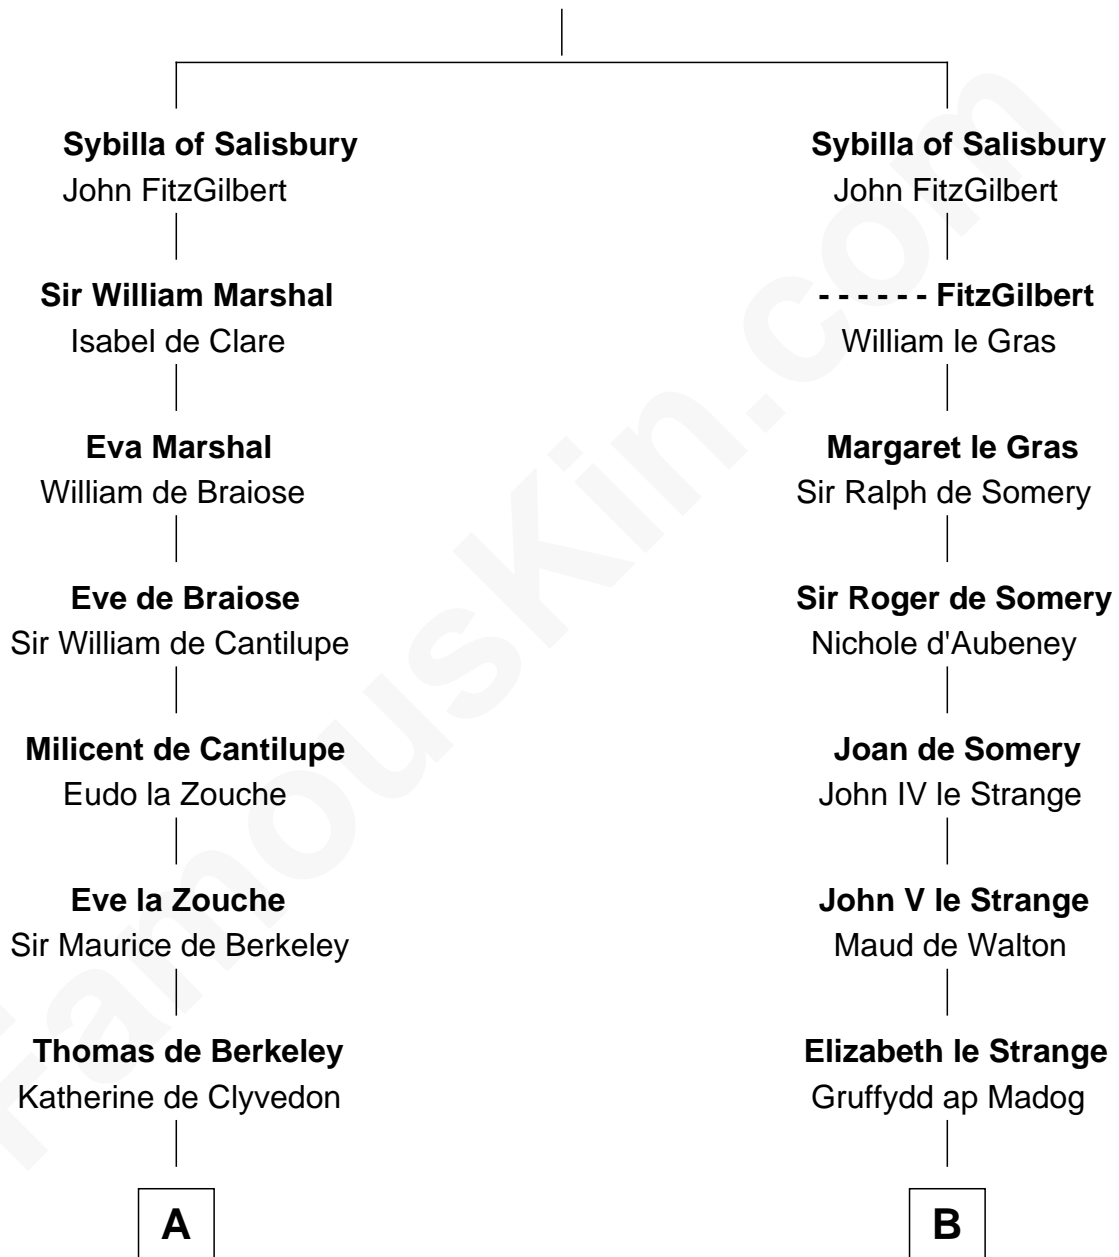

FamousKin.com Relationship Chart of

Meriwether Lewis

Lewis and Clark Expedition

16th cousin 4 times removed of

Elihu Yale

Benefactor and Namesake of Yale College

Walter of Salisbury

C

—
Elizabeth Warner

Col. John Lewis

—
Col. Robert Lewis

Jane Meriwether

—
William Lewis

Lucy Meriwether

—
Meriwether Lewis

Lewis and Clark Expedition