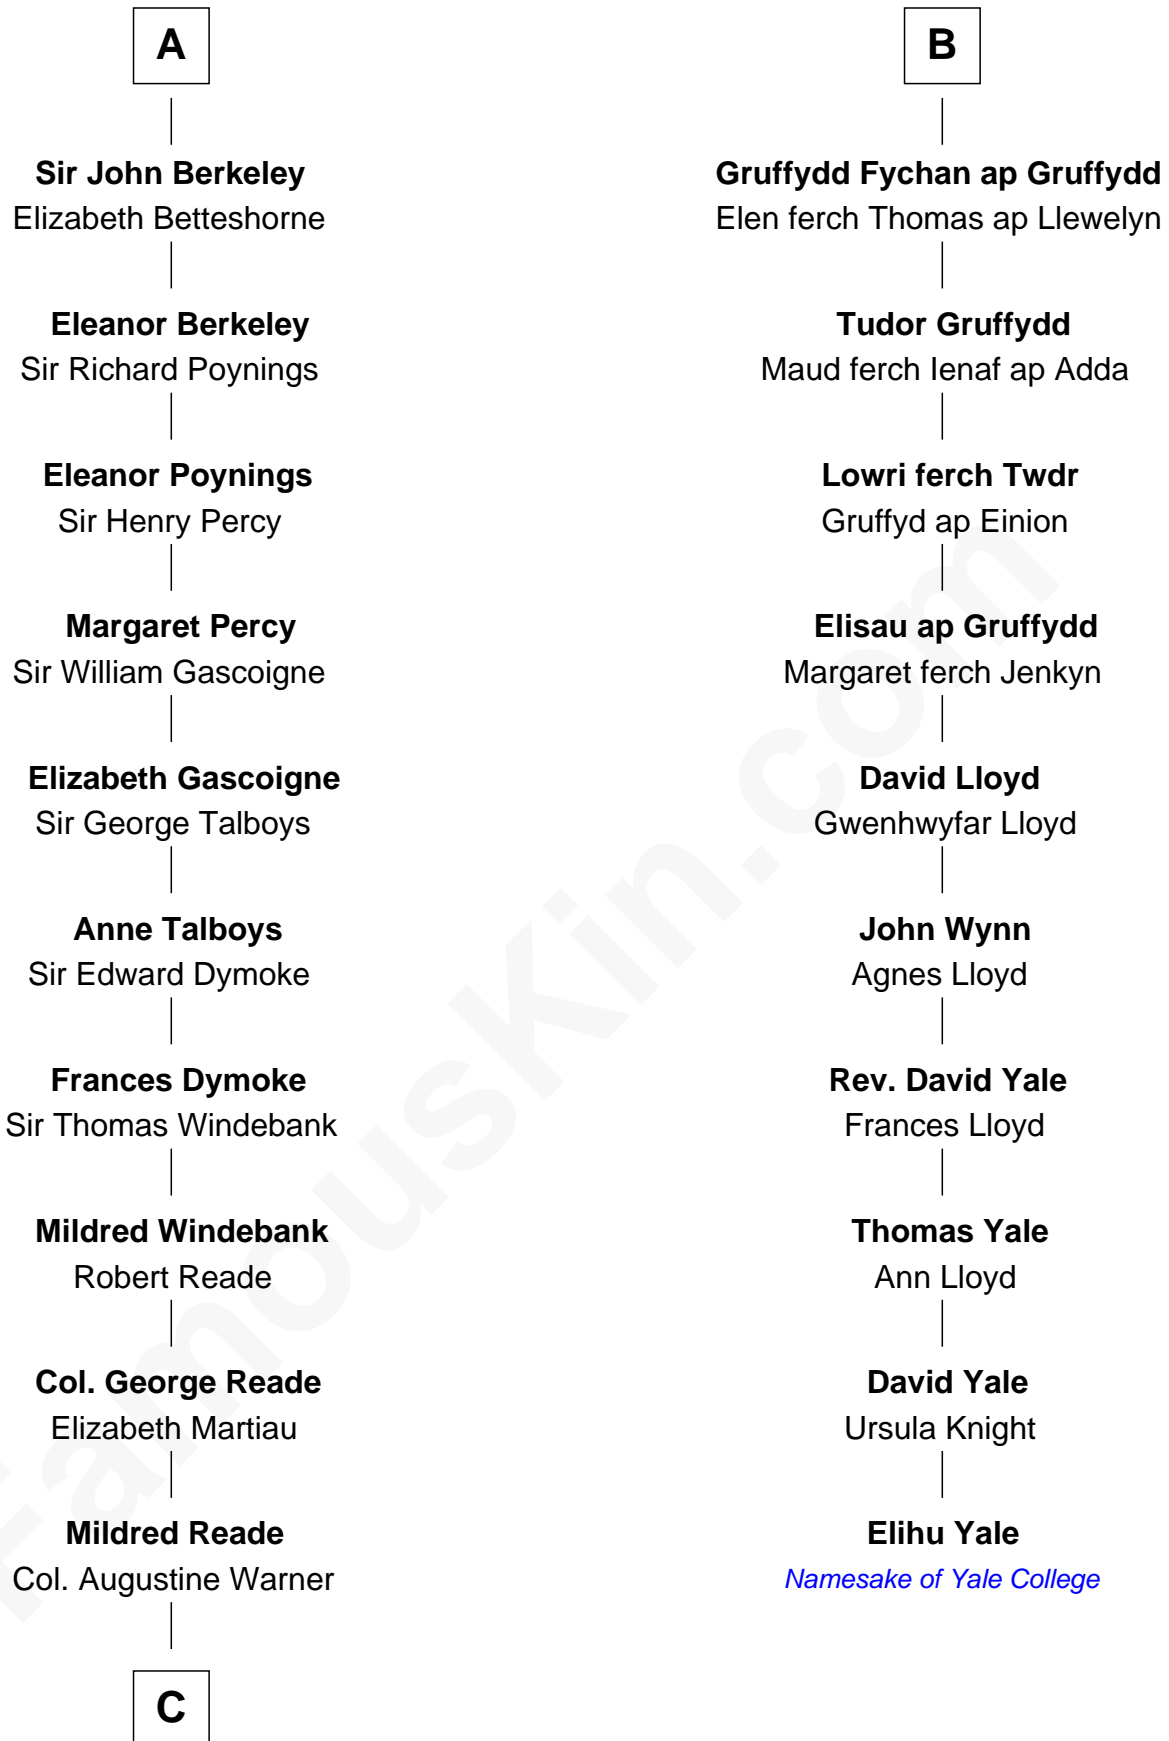

FamousKin.com Relationship Chart of

Meriwether Lewis

Lewis and Clark Expedition

16th cousin 4 times removed of

Elihu Yale

Benefactor and Namesake of Yale College

Walter of Salisbury

C

—
Elizabeth Warner

Col. John Lewis

—
Col. Robert Lewis

Jane Meriwether

—
William Lewis

Lucy Meriwether

—
Meriwether Lewis

Lewis and Clark Expedition