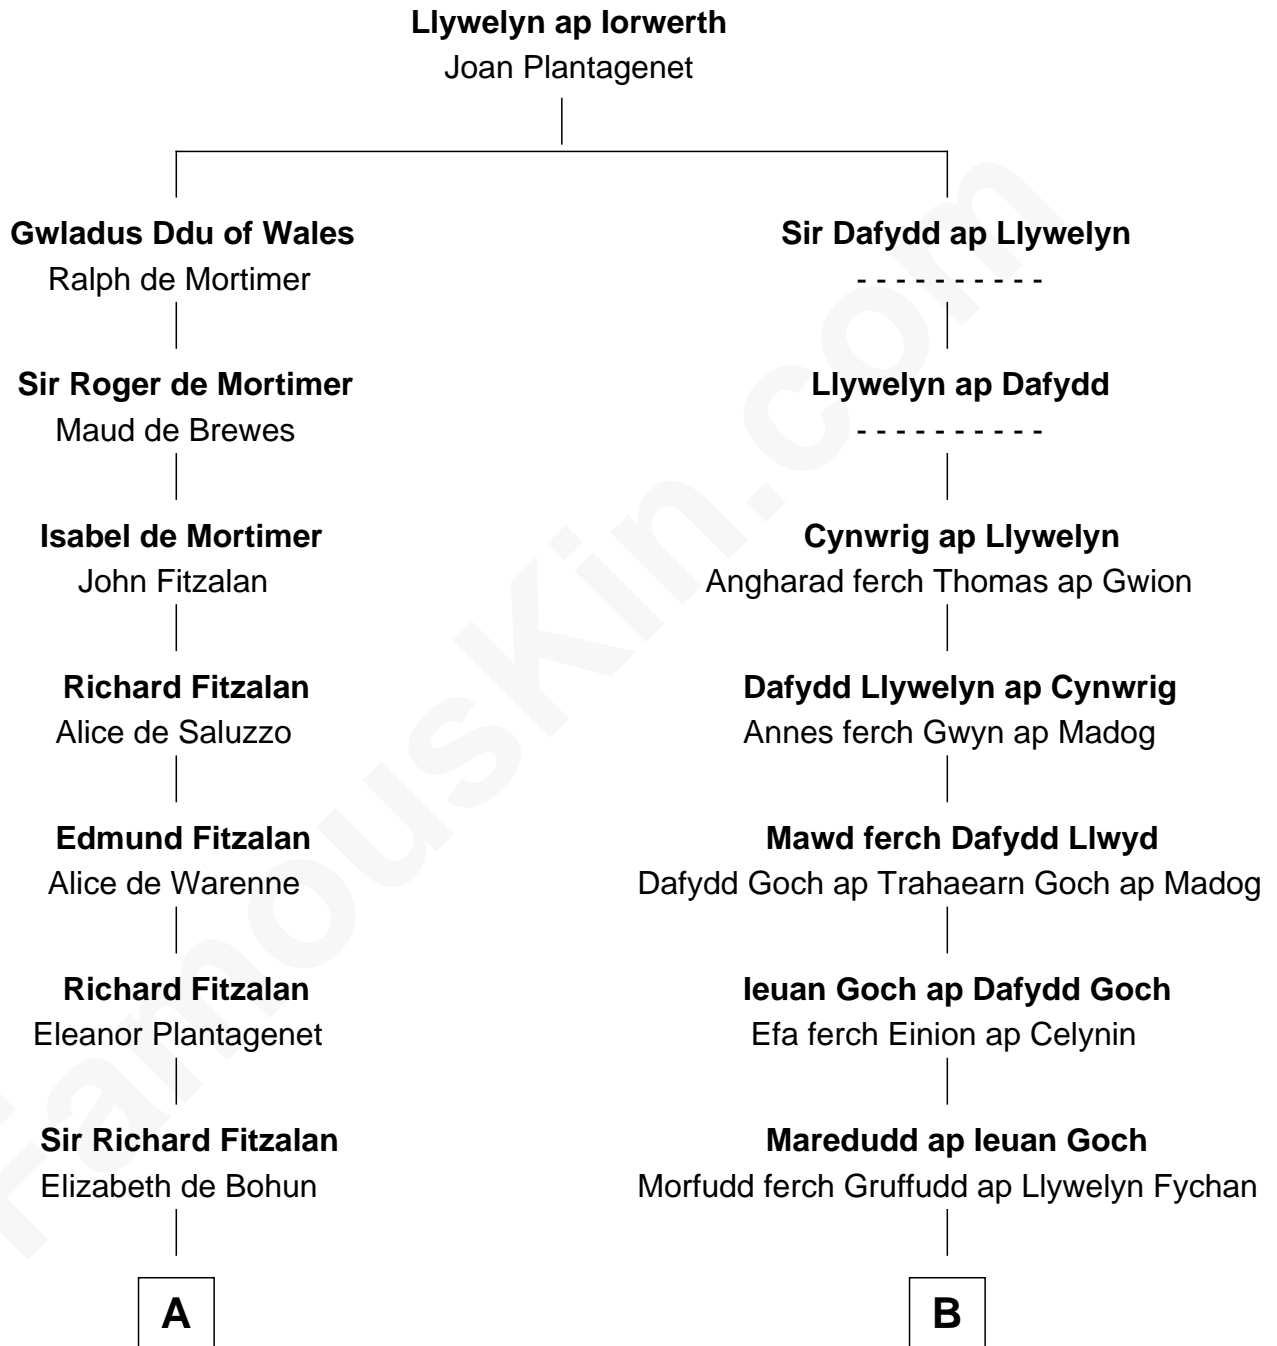

# FamousKin.com

## Relationship Chart of

**Meriwether Lewis**

*Lewis and Clark Expedition*

16th cousin 4 times removed of

**Elihu Yale**

*Benefactor and Namesake of Yale College*

**C**

Col. Francis Thornton

Mary Taliaferro

Elizabeth Thornton

Thomas Meriwether

Lucy Meriwether

William Lewis

Meriwether Lewis

*Lewis and Clark Expedition*

FamousKin.com