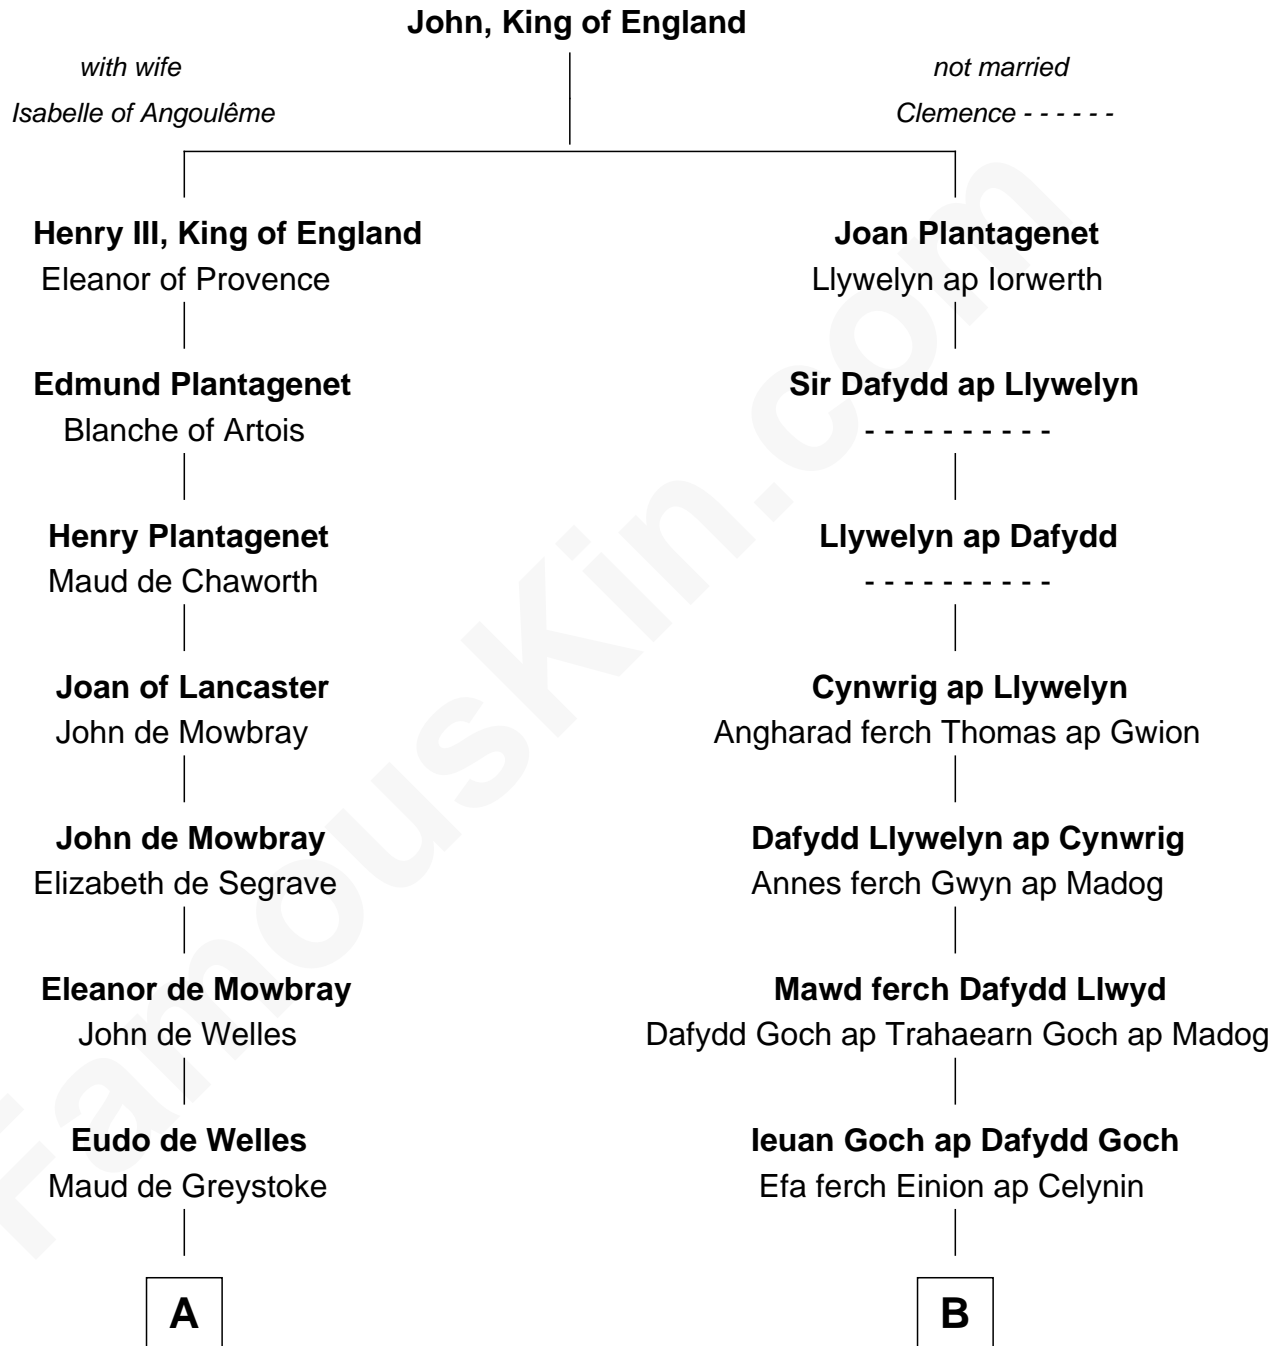

FamousKin.com Relationship Chart of

Meriwether Lewis

Lewis and Clark Expedition

17th cousin 1 time removed of

Elihu Yale

Benefactor and Namesake of Yale College

C

—
William Lewis
Lucy Meriwether

—
Meriwether Lewis
Lewis and Clark Expedition

FamousKin.com