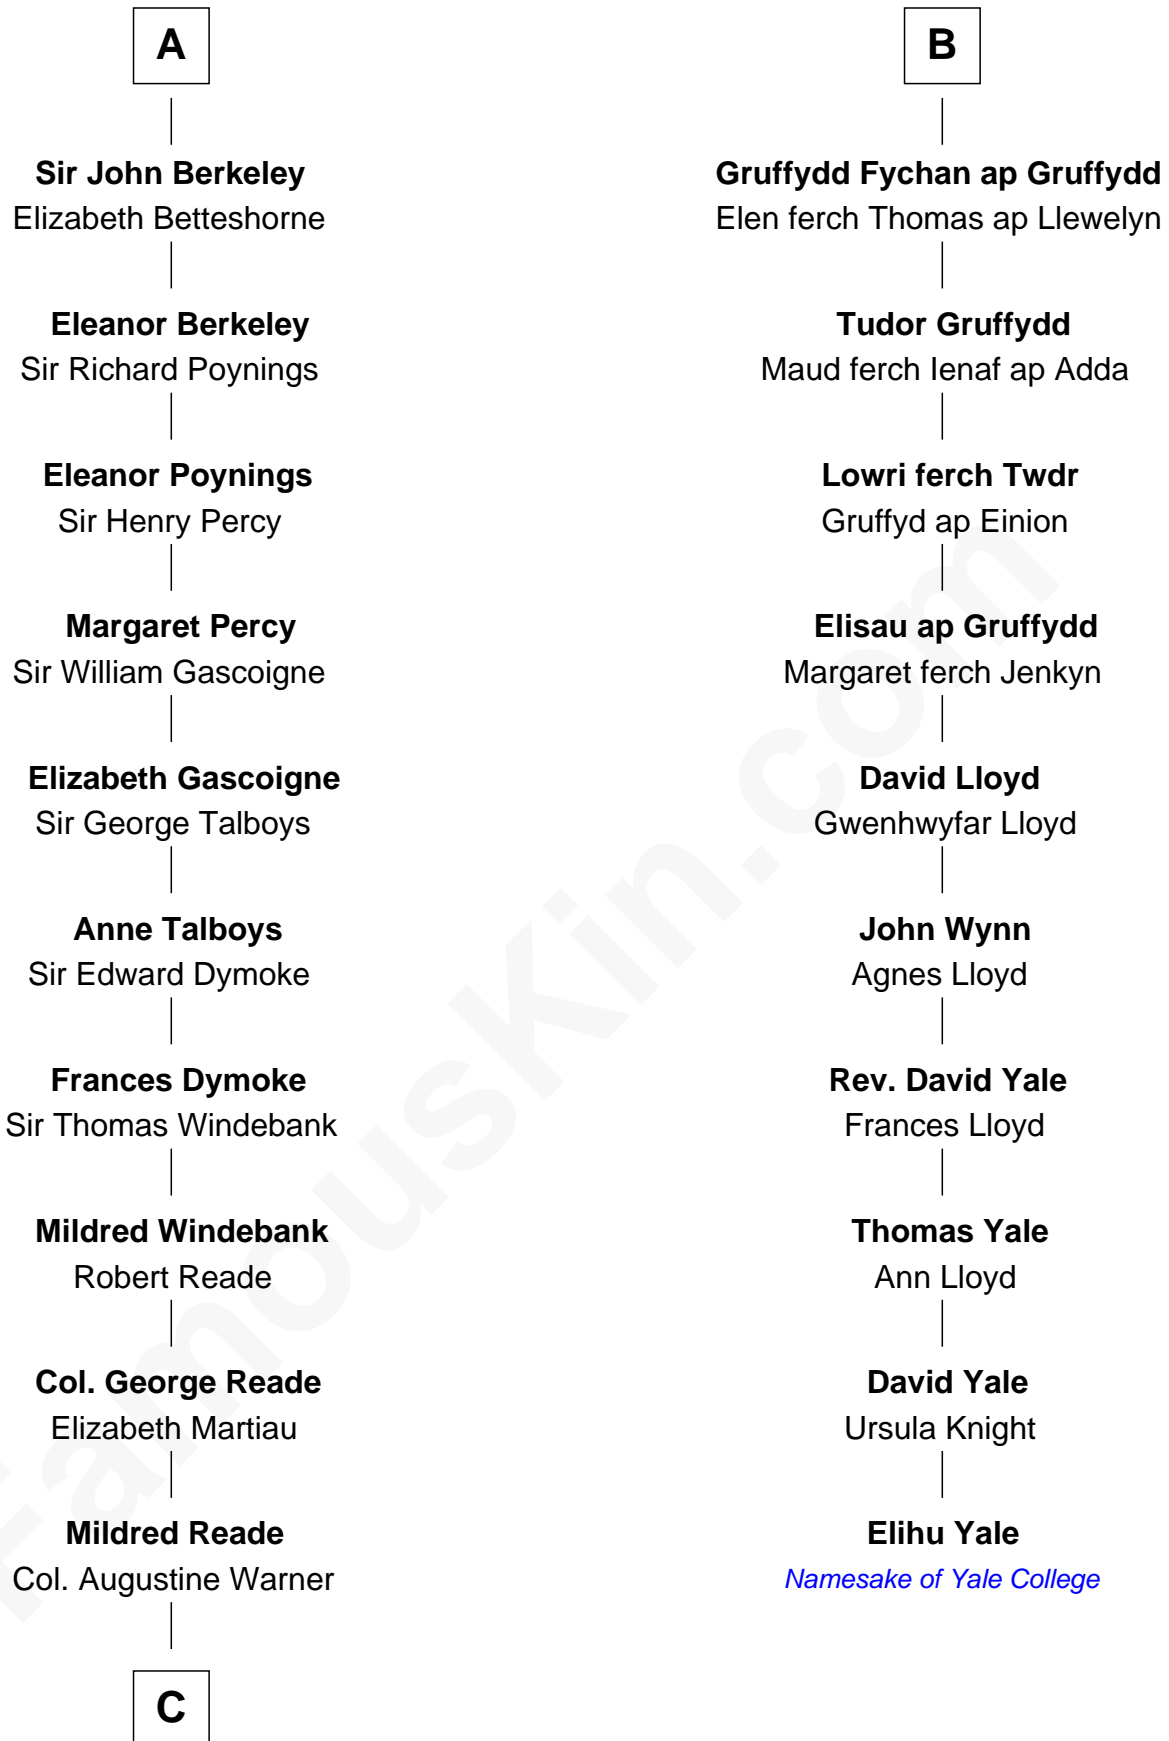

John IV le Strange

John V le Strange

Maud de Walton

Elizabeth le Strange

Gruffydd ap Madog

B

C

—
Elizabeth Warner

Col. John Lewis

—
Col. Robert Lewis

Jane Meriwether

—
William Lewis

Lucy Meriwether

—
Meriwether Lewis

Lewis and Clark Expedition

FamousKin.com