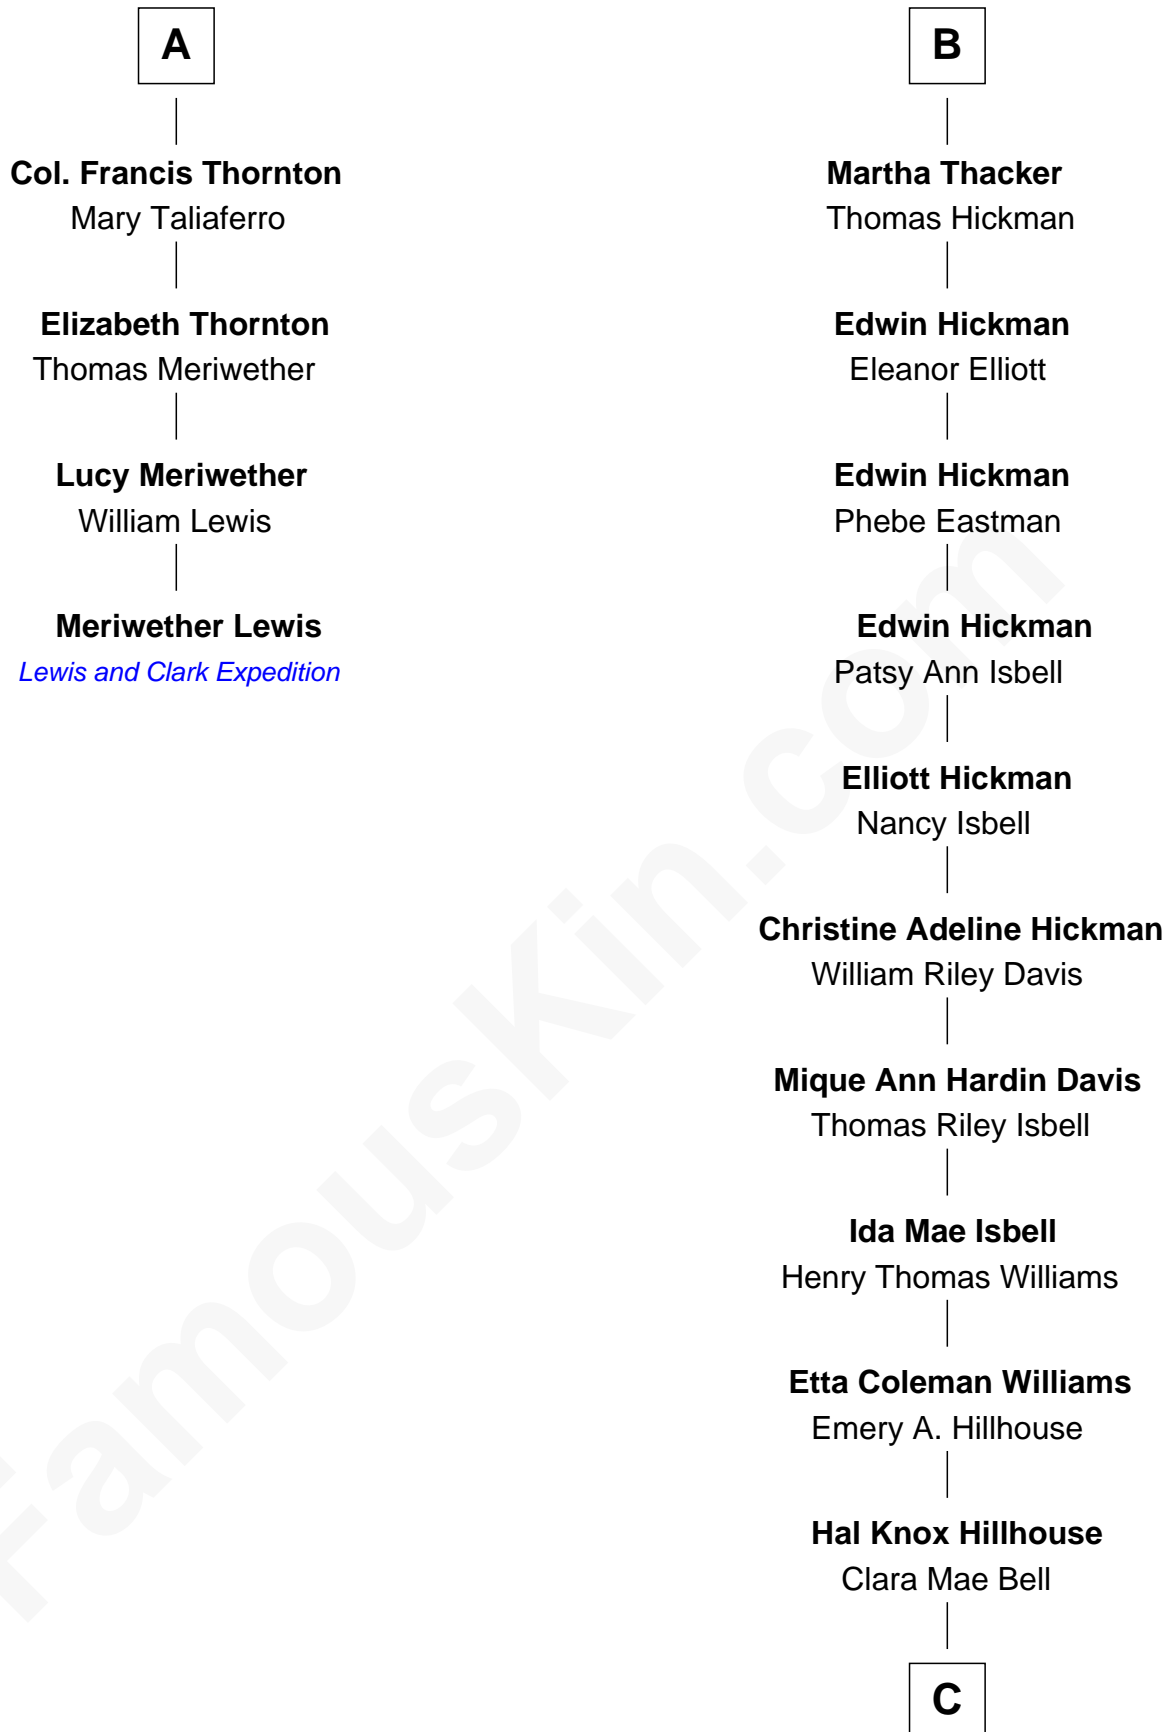

FamousKin.com Relationship Chart of

Meriwether Lewis

Lewis and Clark Expedition

10th cousin 8 times removed of

Brad Pitt

Movie Actor

Sir John Savage

Katherine Stanley

Ralph Savage

Anthony Savage

Sarah Constable

Alice Savage

Francis Thornton

A

Dulcia Savage

Sir Henry Bold

Maud Bold

Thomas Gerard

Jennet Gerard

Richard Eltonhead

William Eltonhead

Anne Bowers

Richard Eltonhead

Anne Sutton

Martha Eltonhead

Edwin Conway

Eltonhead Conway

Henry Thacker

B

C

—
Jane Etta Hillhouse

William Alvin Pitt