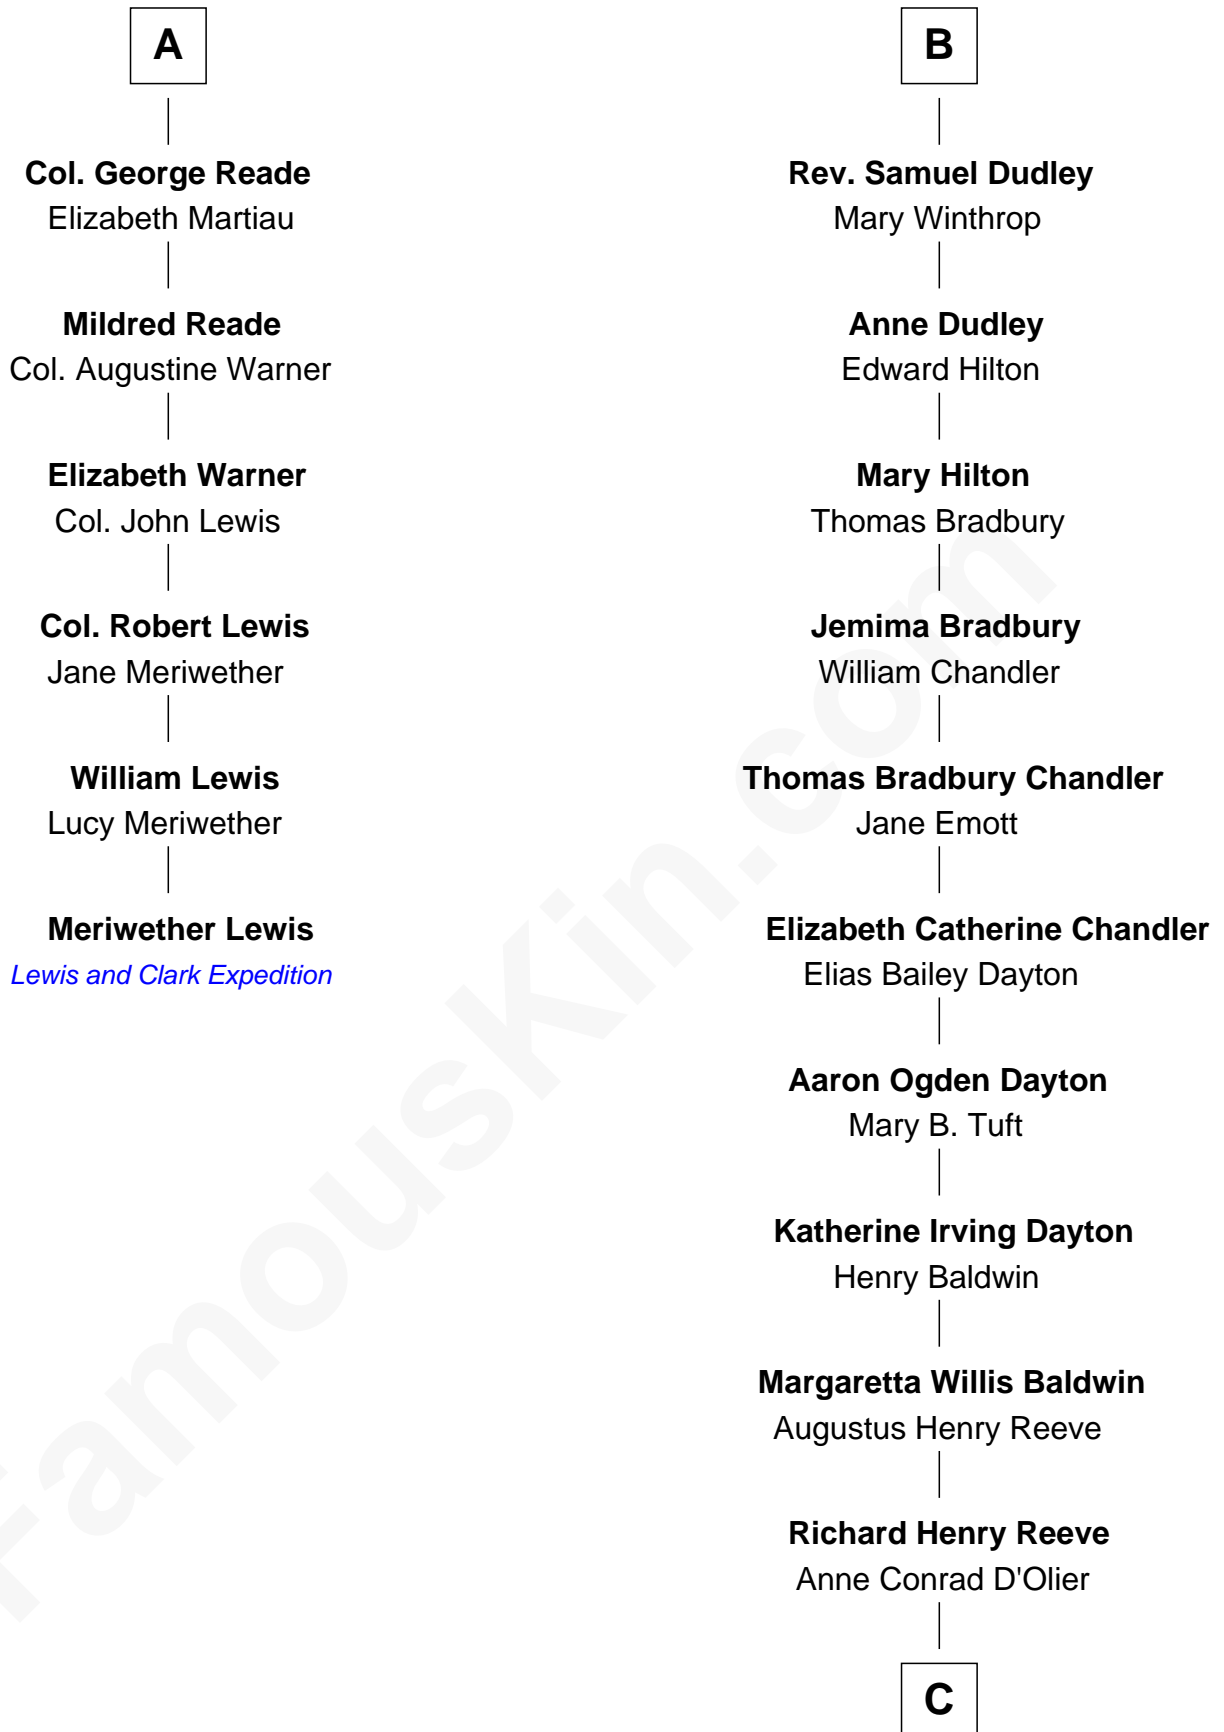

FamousKin.com Relationship Chart of

Meriwether Lewis

Lewis and Clark Expedition

12th cousin 6 times removed of

Christopher Reeve

Movie Actor

C

Franklin D'Olier Reeve

Barbara Pitney Lamb

Christopher Reeve

Movie Actor

FamousKin.com