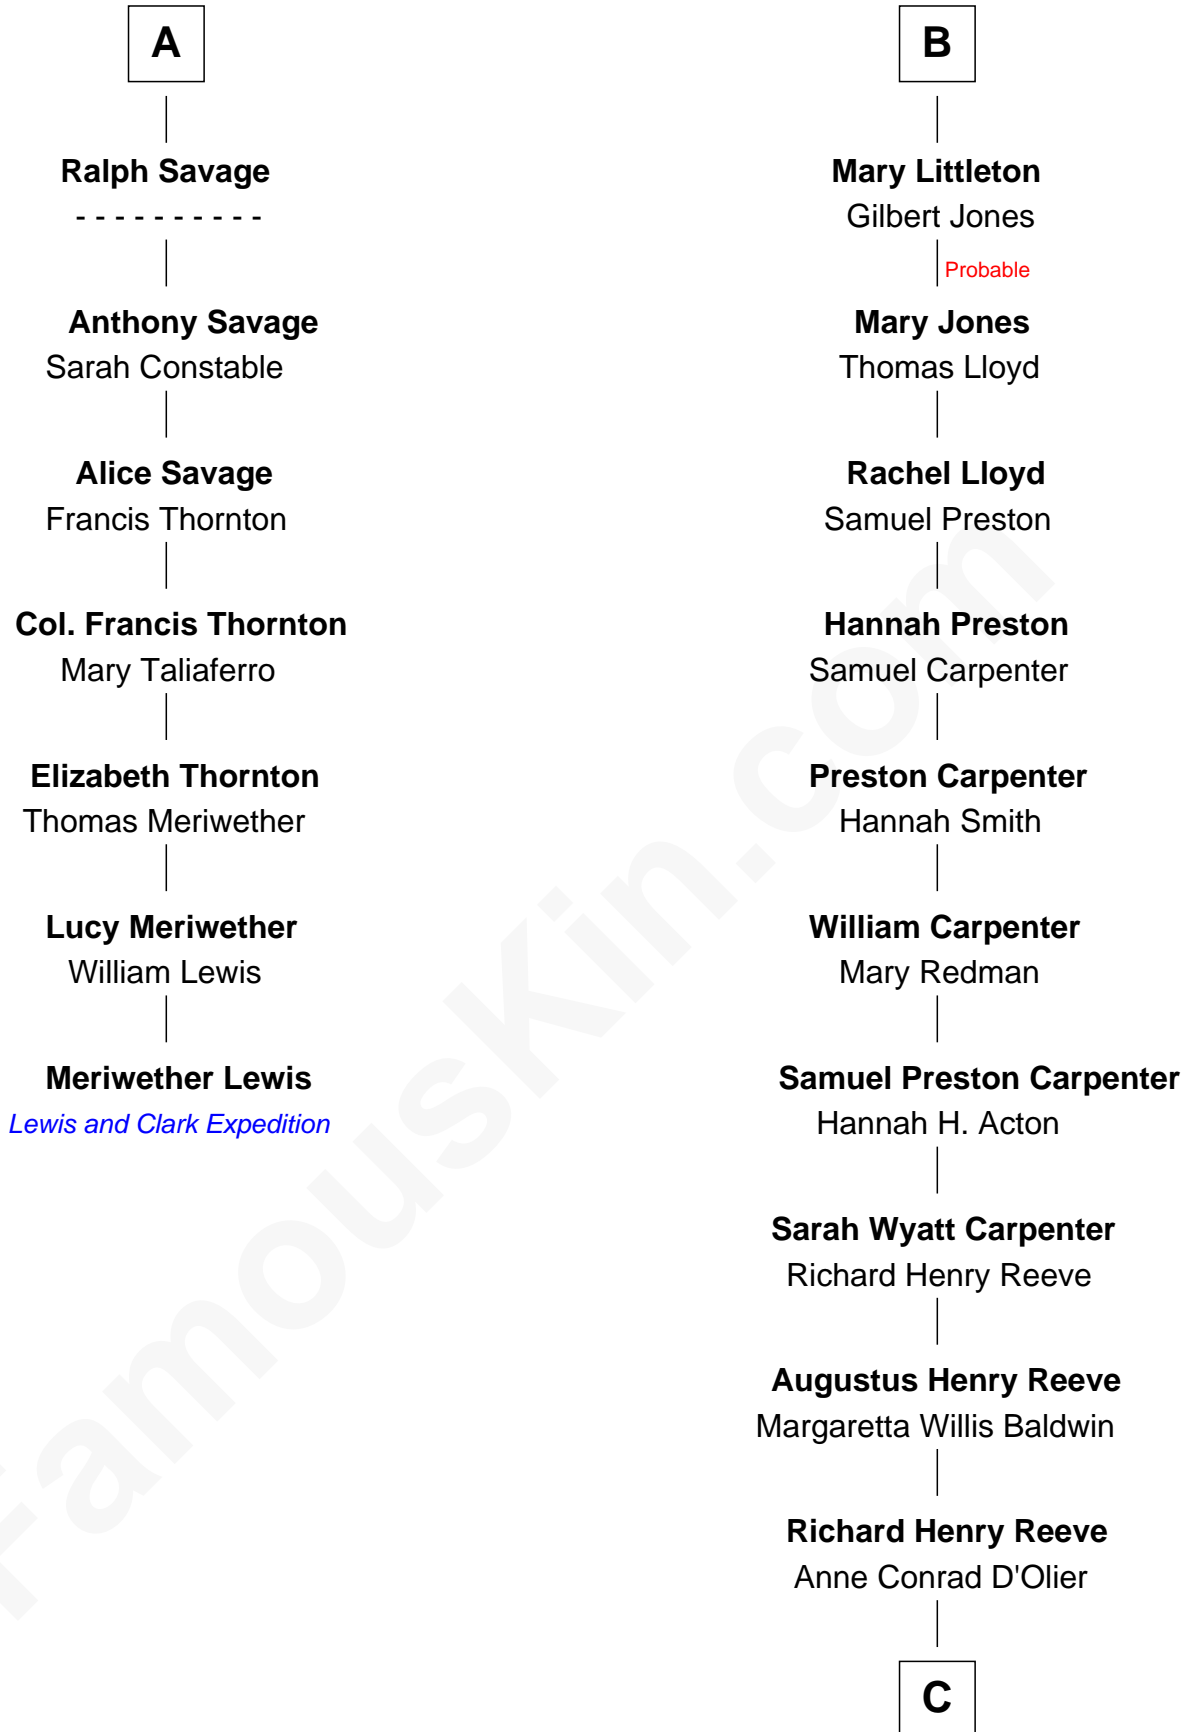

# FamousKin.com Relationship Chart of

**Meriwether Lewis**

*Lewis and Clark Expedition*

13th cousin 5 times removed of

**Christopher Reeve**

*Movie Actor*

C

Franklin D'Olier Reeve