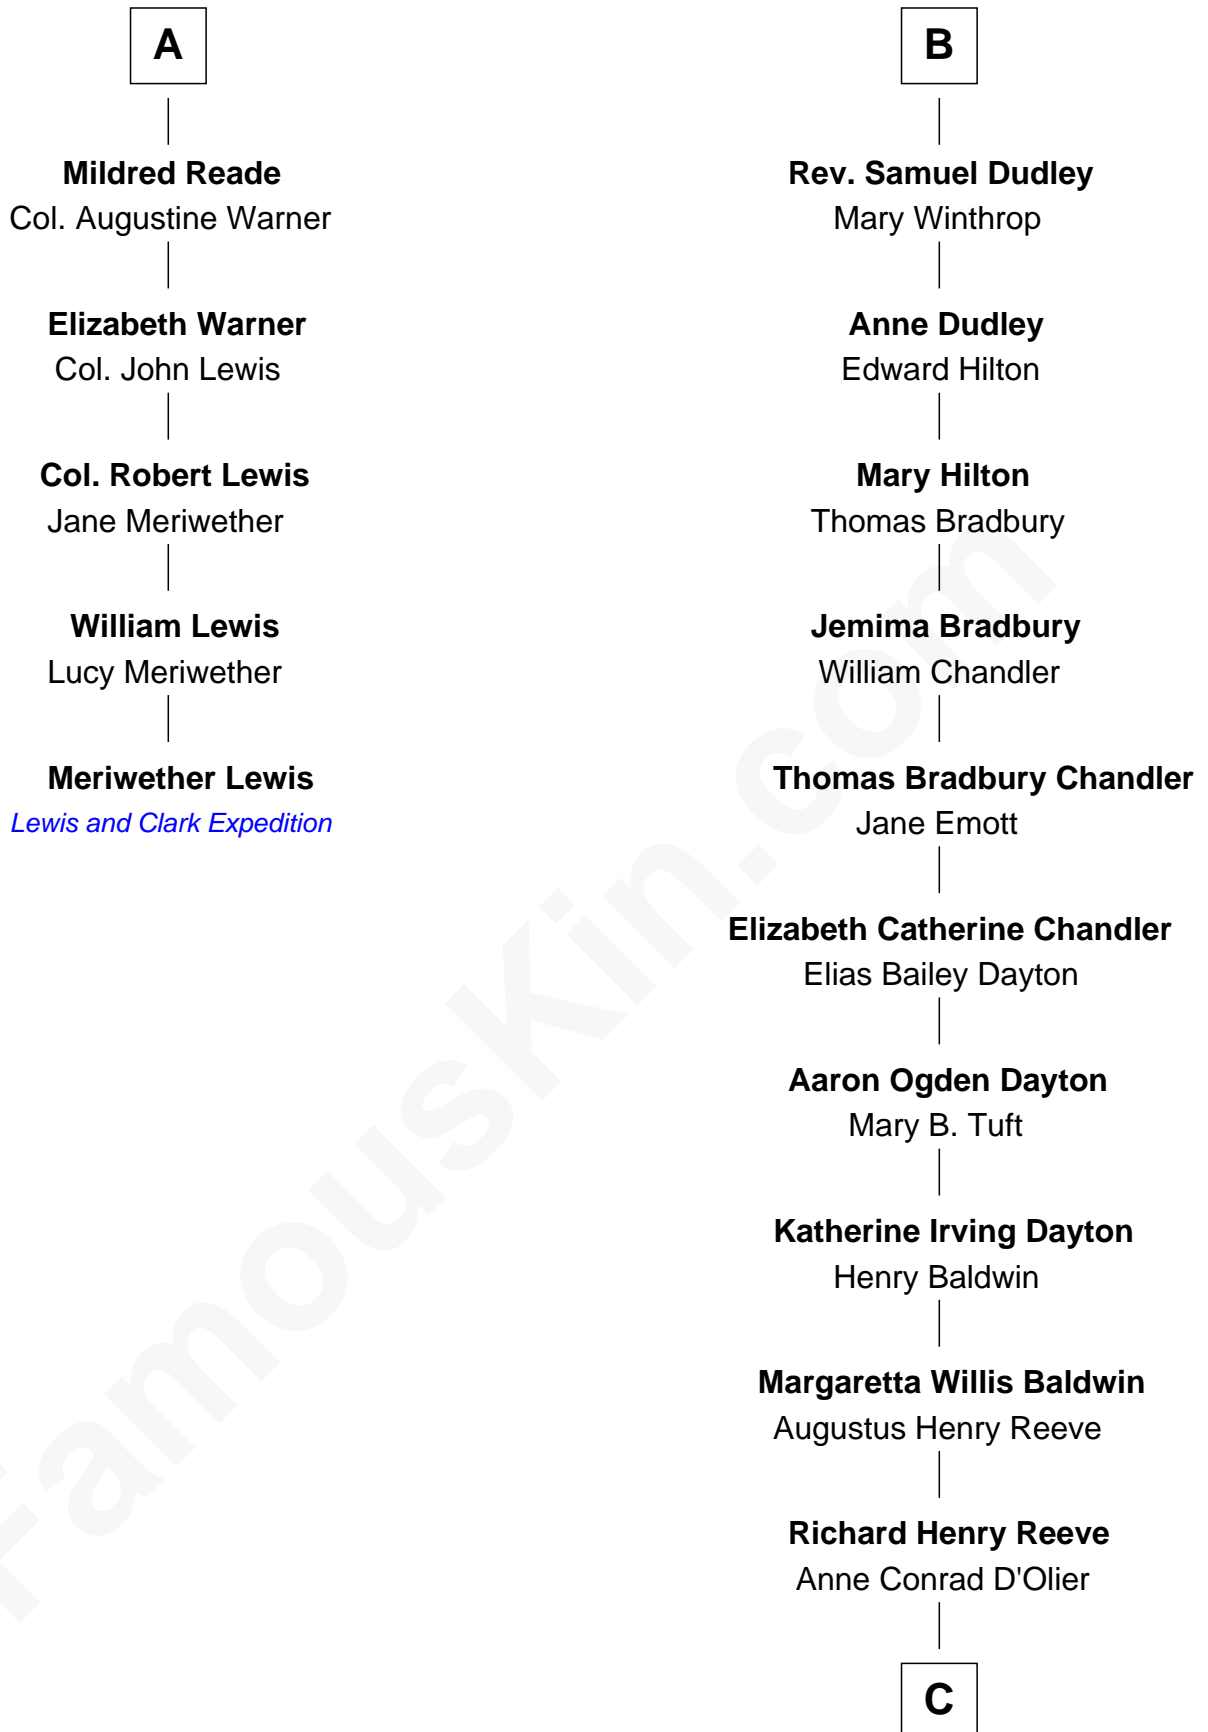

# FamousKin.com Relationship Chart of

**Meriwether Lewis**

*Lewis and Clark Expedition*

11th cousin 7 times removed of

**Christopher Reeve**

*Movie Actor*

C

Franklin D'Olier Reeve

Barbara Pitney Lamb

Christopher Reeve

*Movie Actor*

FamousKin.com