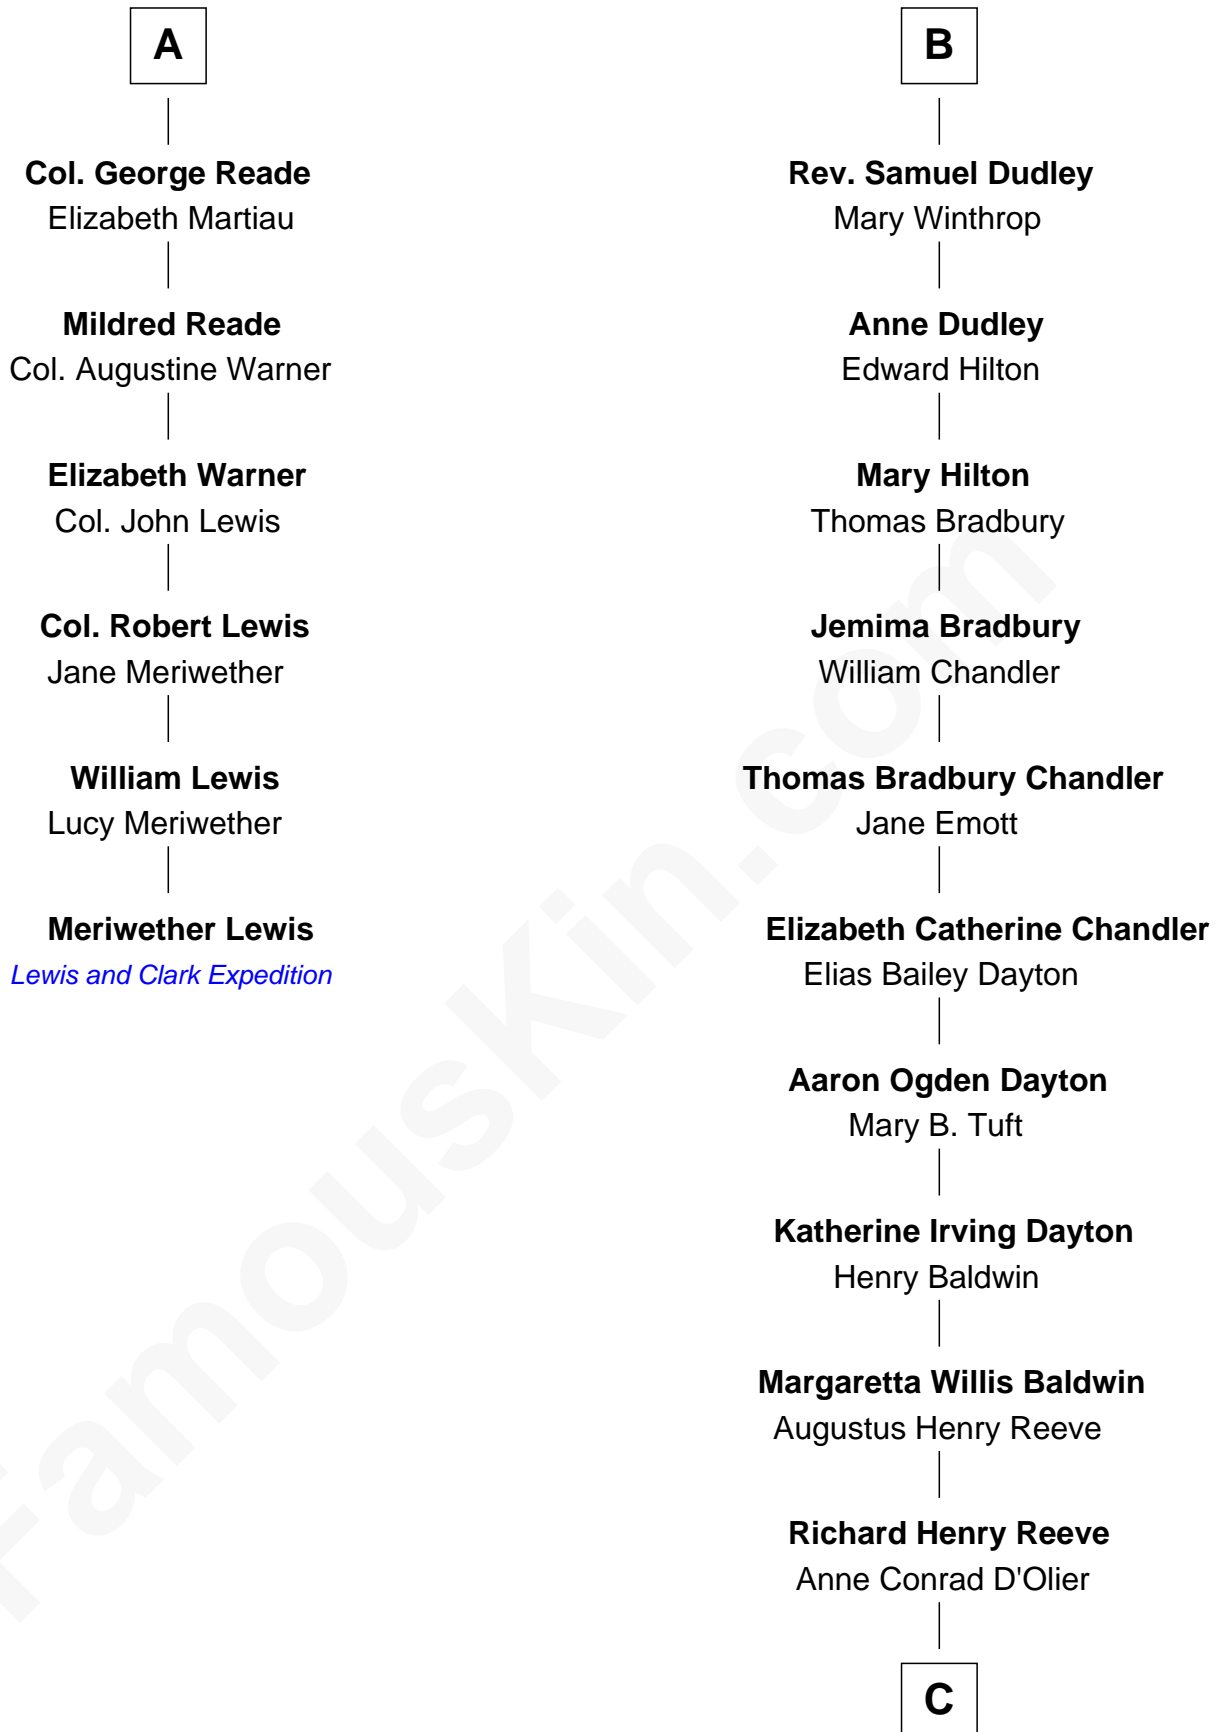

# FamousKin.com Relationship Chart of

**Meriwether Lewis**

*Lewis and Clark Expedition*

12th cousin 6 times removed of

**Christopher Reeve**

*Movie Actor*

**Sir Ralph Neville**

Joan Beaufort