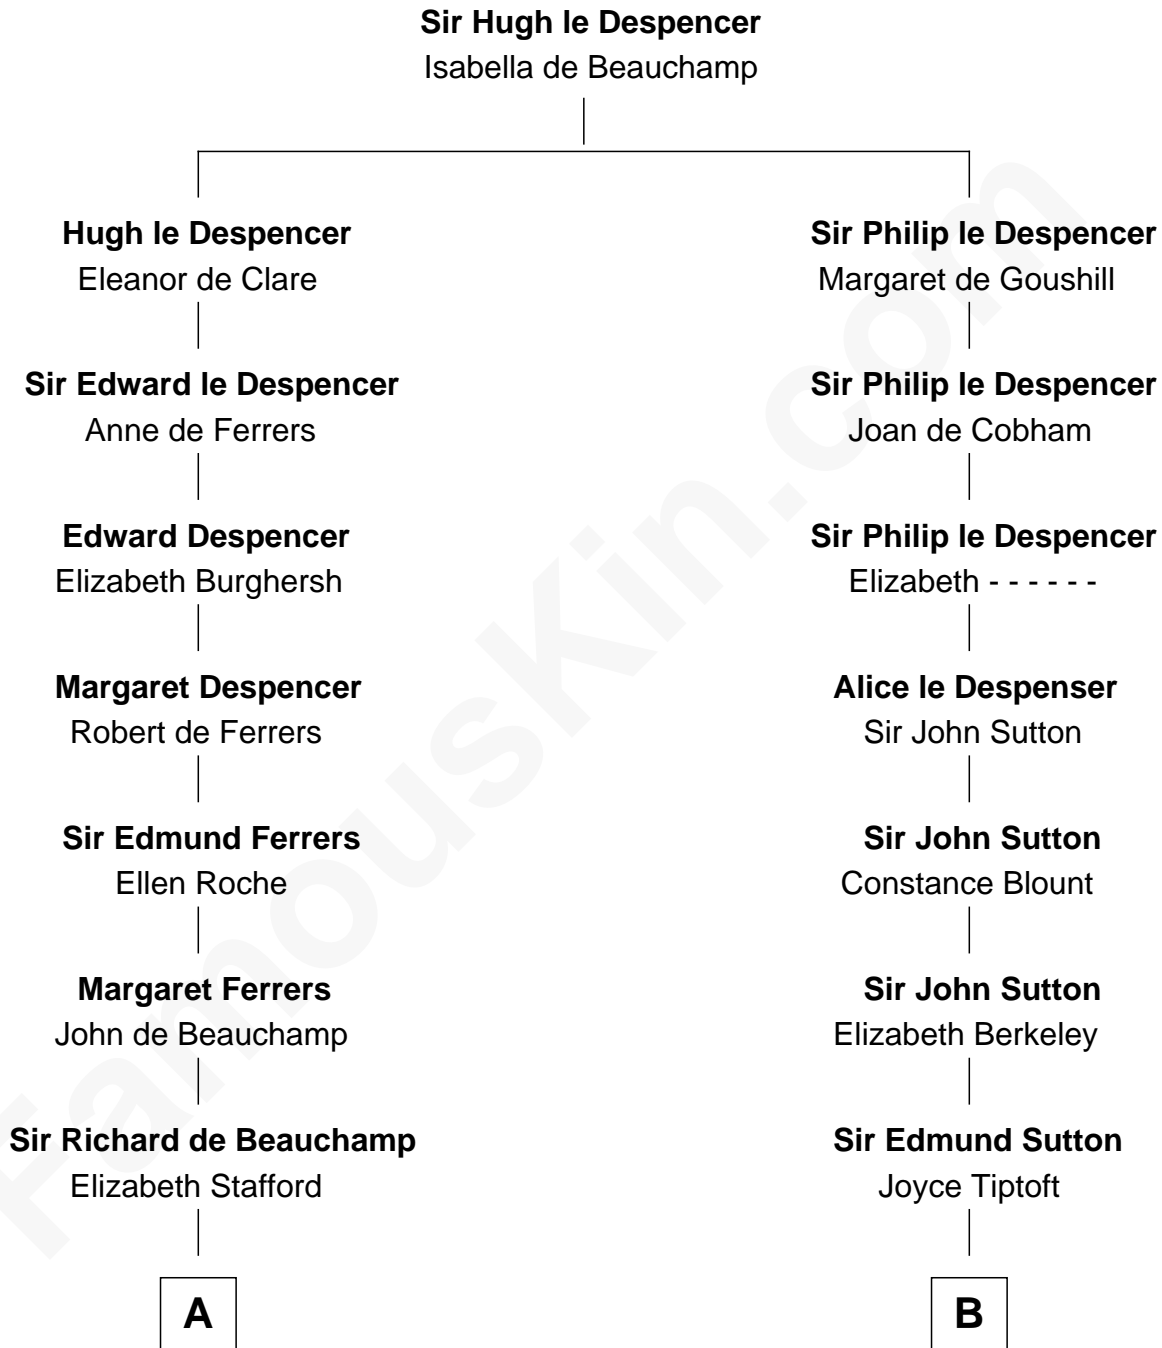

## Relationship Chart of

### Meriwether Lewis

*Lewis and Clark Expedition*

18th cousin 1 time removed of

### Colonel Robert Gould Shaw

*U.S. Civil War leader of film "Glory" fame*

**C**

**Lucy Meriwether**

William Lewis

**Meriwether Lewis**

*Lewis and Clark Expedition*

**D**

**Elizabeth Willard Parkman**

Robert Gould Shaw

**Francis George Shaw**

Sarah Blake Sturgis

**Colonel Robert Gould Shaw**

*Main character in film "Glory"*

FamousKin.com