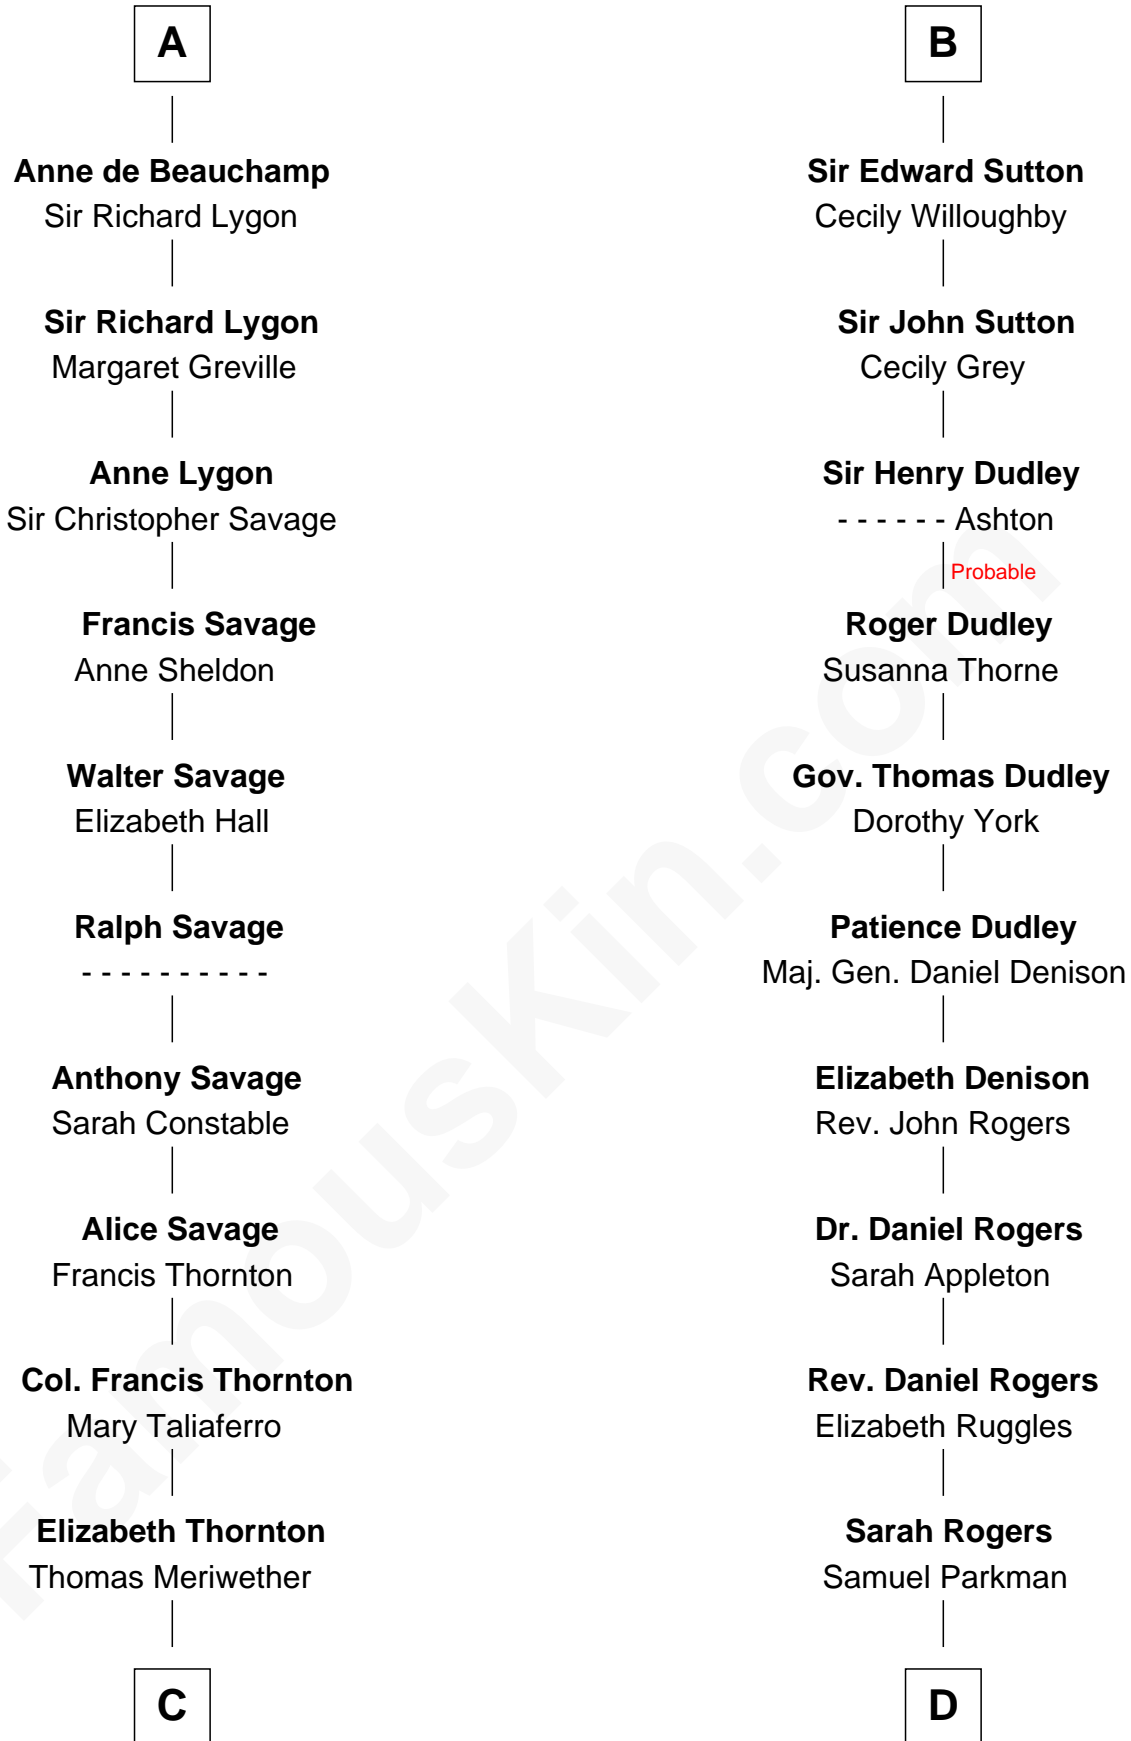

## Relationship Chart of

### Meriwether Lewis

*Lewis and Clark Expedition*

18th cousin 1 time removed of

### Colonel Robert Gould Shaw

*U.S. Civil War leader of film "Glory" fame*

**C**

**Lucy Meriwether**

William Lewis

**Meriwether Lewis**

*Lewis and Clark Expedition*

**D**

**Elizabeth Willard Parkman**

Robert Gould Shaw

**Francis George Shaw**

Sarah Blake Sturgis

**Colonel Robert Gould Shaw**

*Main character in film "Glory"*

FamousKin.com