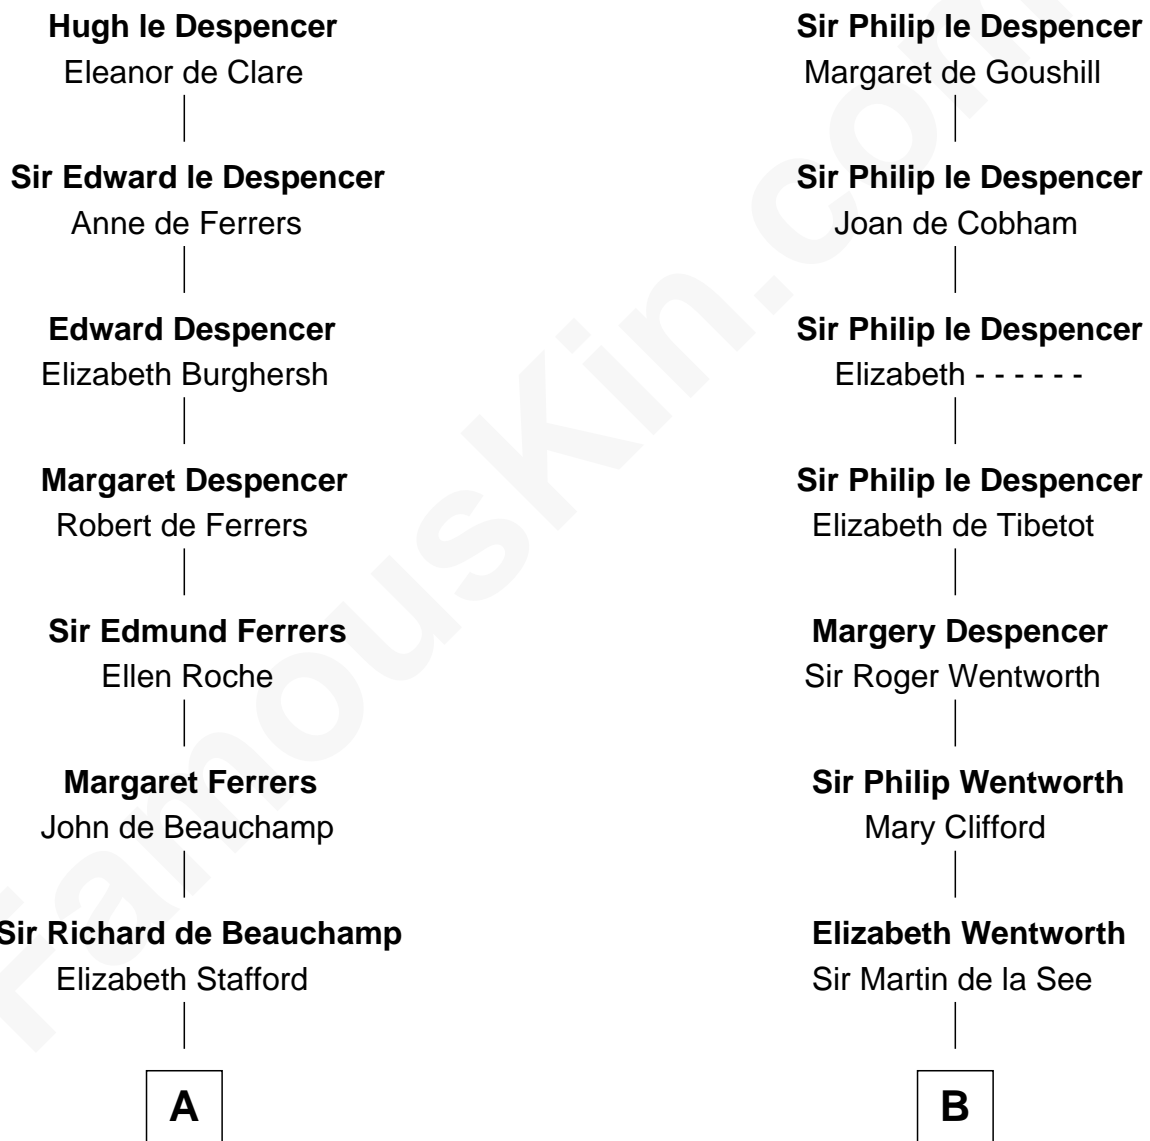

FamousKin.com Relationship Chart of

Meriwether Lewis

Lewis and Clark Expedition

18th cousin 3 times removed of

Roy Rogers

Cowboy movie actor and singer

Sir Hugh le Despencer

Isabella de Beauchamp

C

Lucy Meriwether

William Lewis

Meriwether Lewis

Lewis and Clark Expedition

D

Moses Kibbe

Sarah Everman