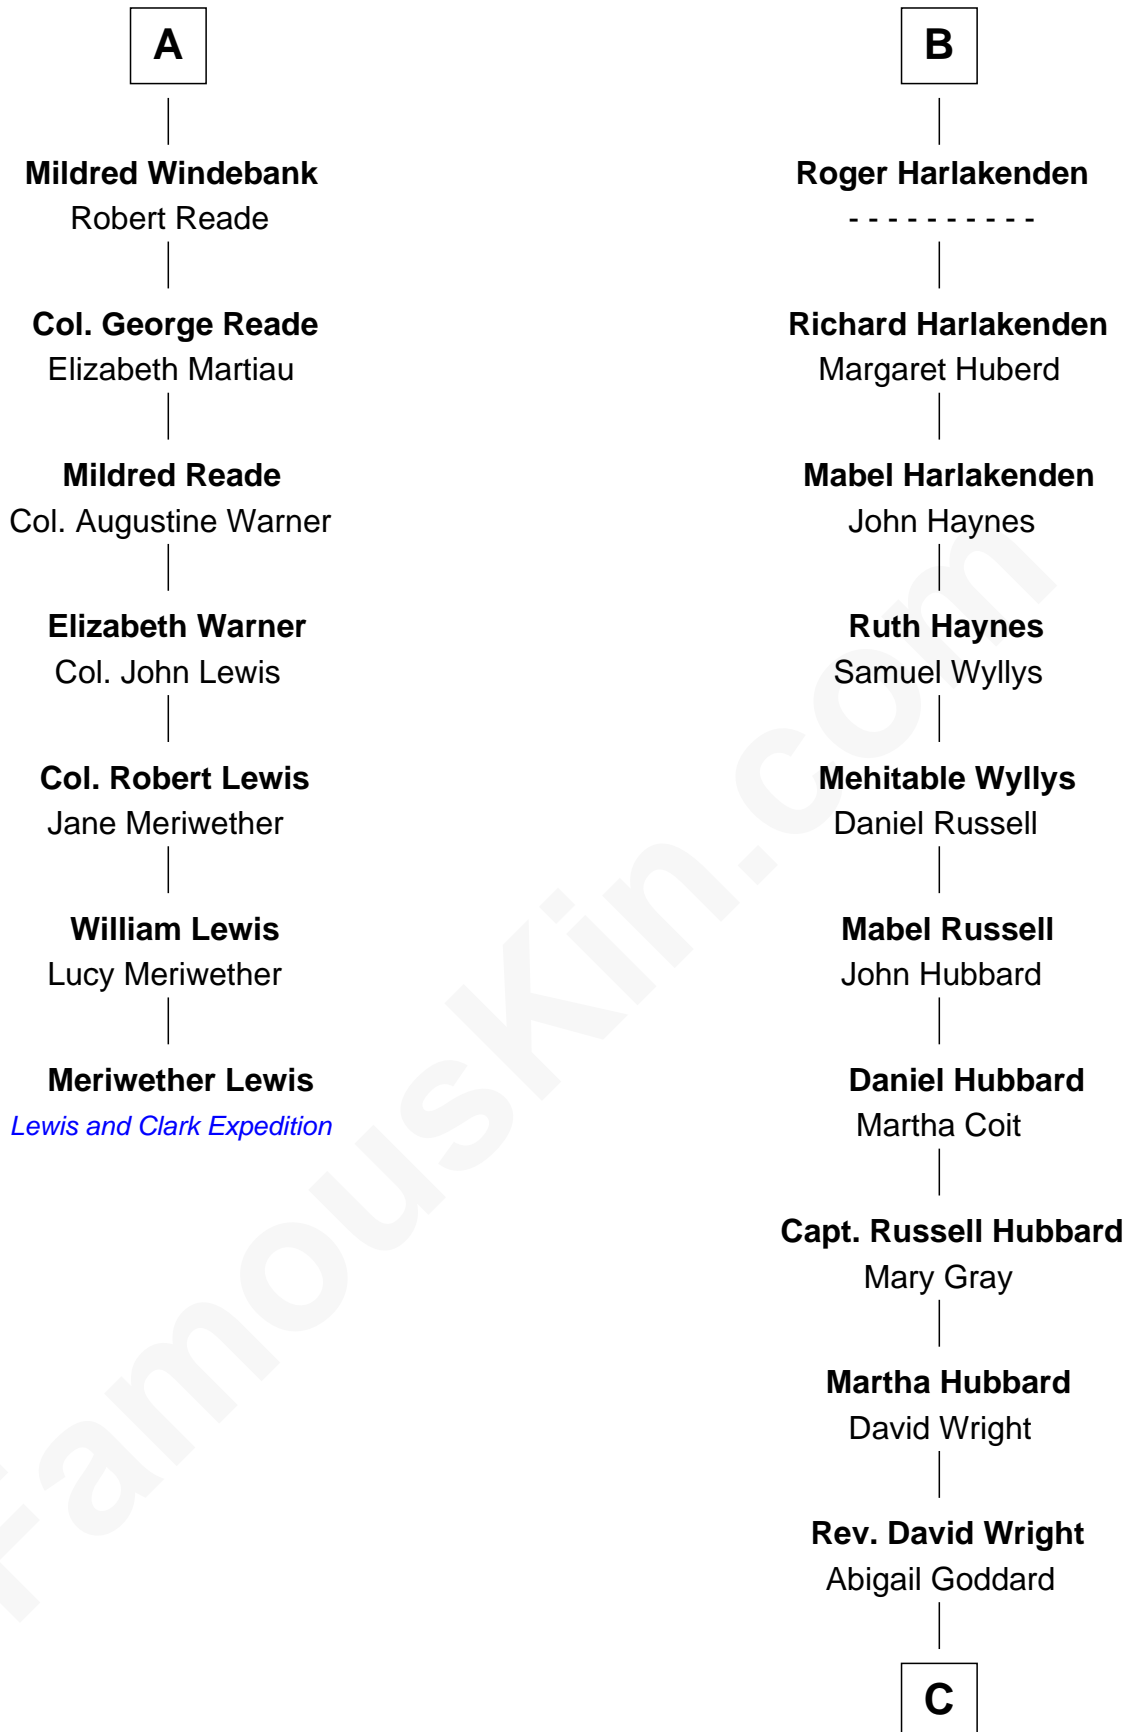

FamousKin.com Relationship Chart of

Meriwether Lewis

Lewis and Clark Expedition

13th cousin 7 times removed of

Anne Baxter

Movie Actress

C

William Carey Wright

Anna Lloyd Jones

Frank Lloyd Wright

Catherine L. Tobin

Catherine Dorothy Wright

Kenneth Stuart Baxter

Anne Baxter

Movie Actress

FamousKin.com