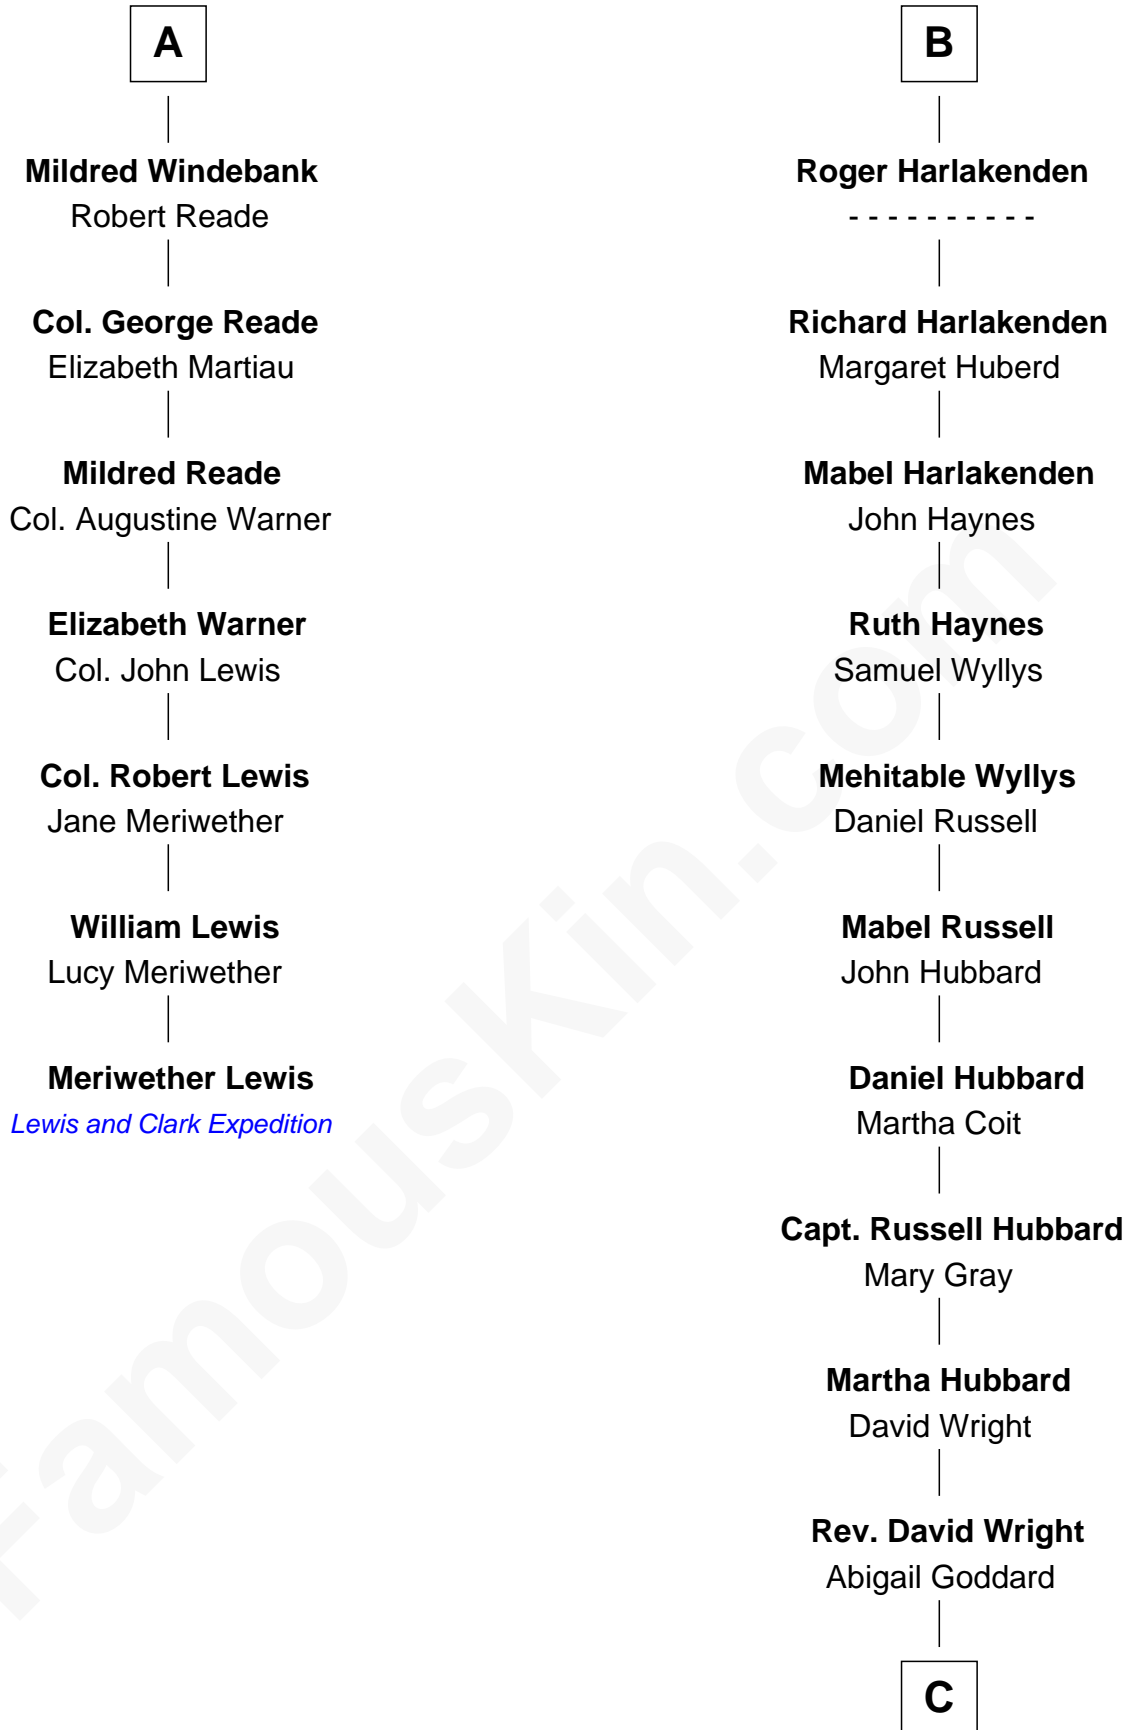

FamousKin.com Relationship Chart of

Meriwether Lewis

Lewis and Clark Expedition

13th cousin 7 times removed of

Anne Baxter

Movie Actress

Margaret de Stafford

Sir Ralph Neville

C

William Carey Wright

Anna Lloyd Jones

Frank Lloyd Wright

Catherine L. Tobin

Catherine Dorothy Wright

Kenneth Stuart Baxter

Anne Baxter