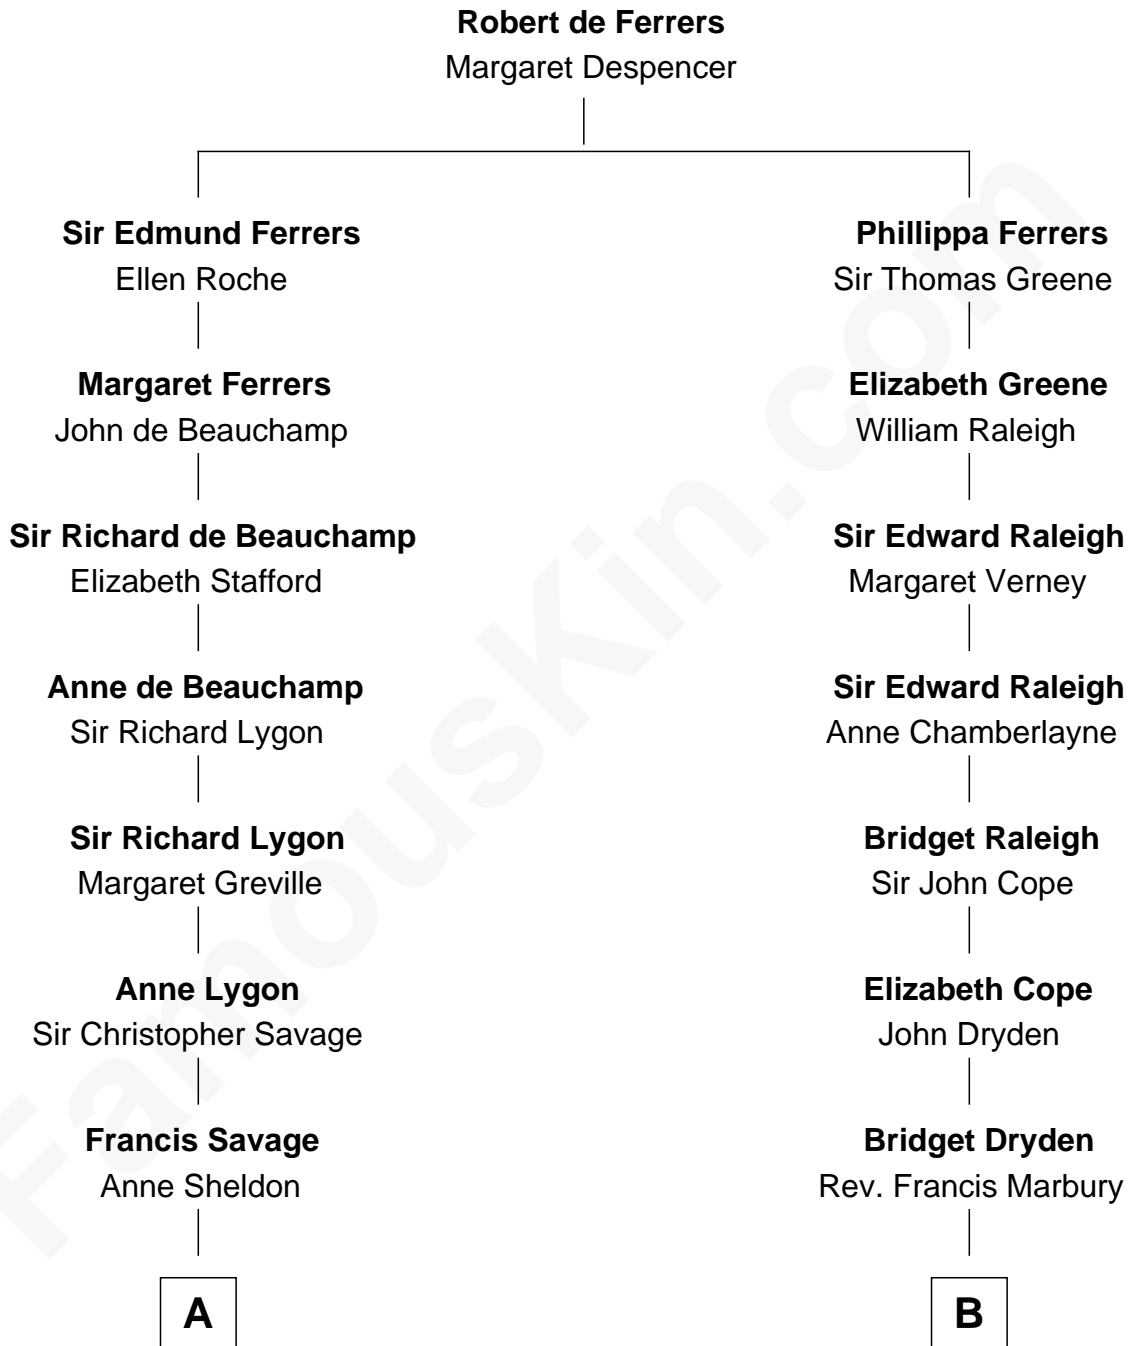

FamousKin.com Relationship Chart of

Meriwether Lewis

Lewis and Clark Expedition

14th cousin 5 times removed of

George H. W. Bush

41st U.S. President

C

Samuel Prescott Bush

Flora Sheldon

Prescott Sheldon Bush

Dorothy Wear Walker

George H. W. Bush

41st U.S. President

FamousKin.com