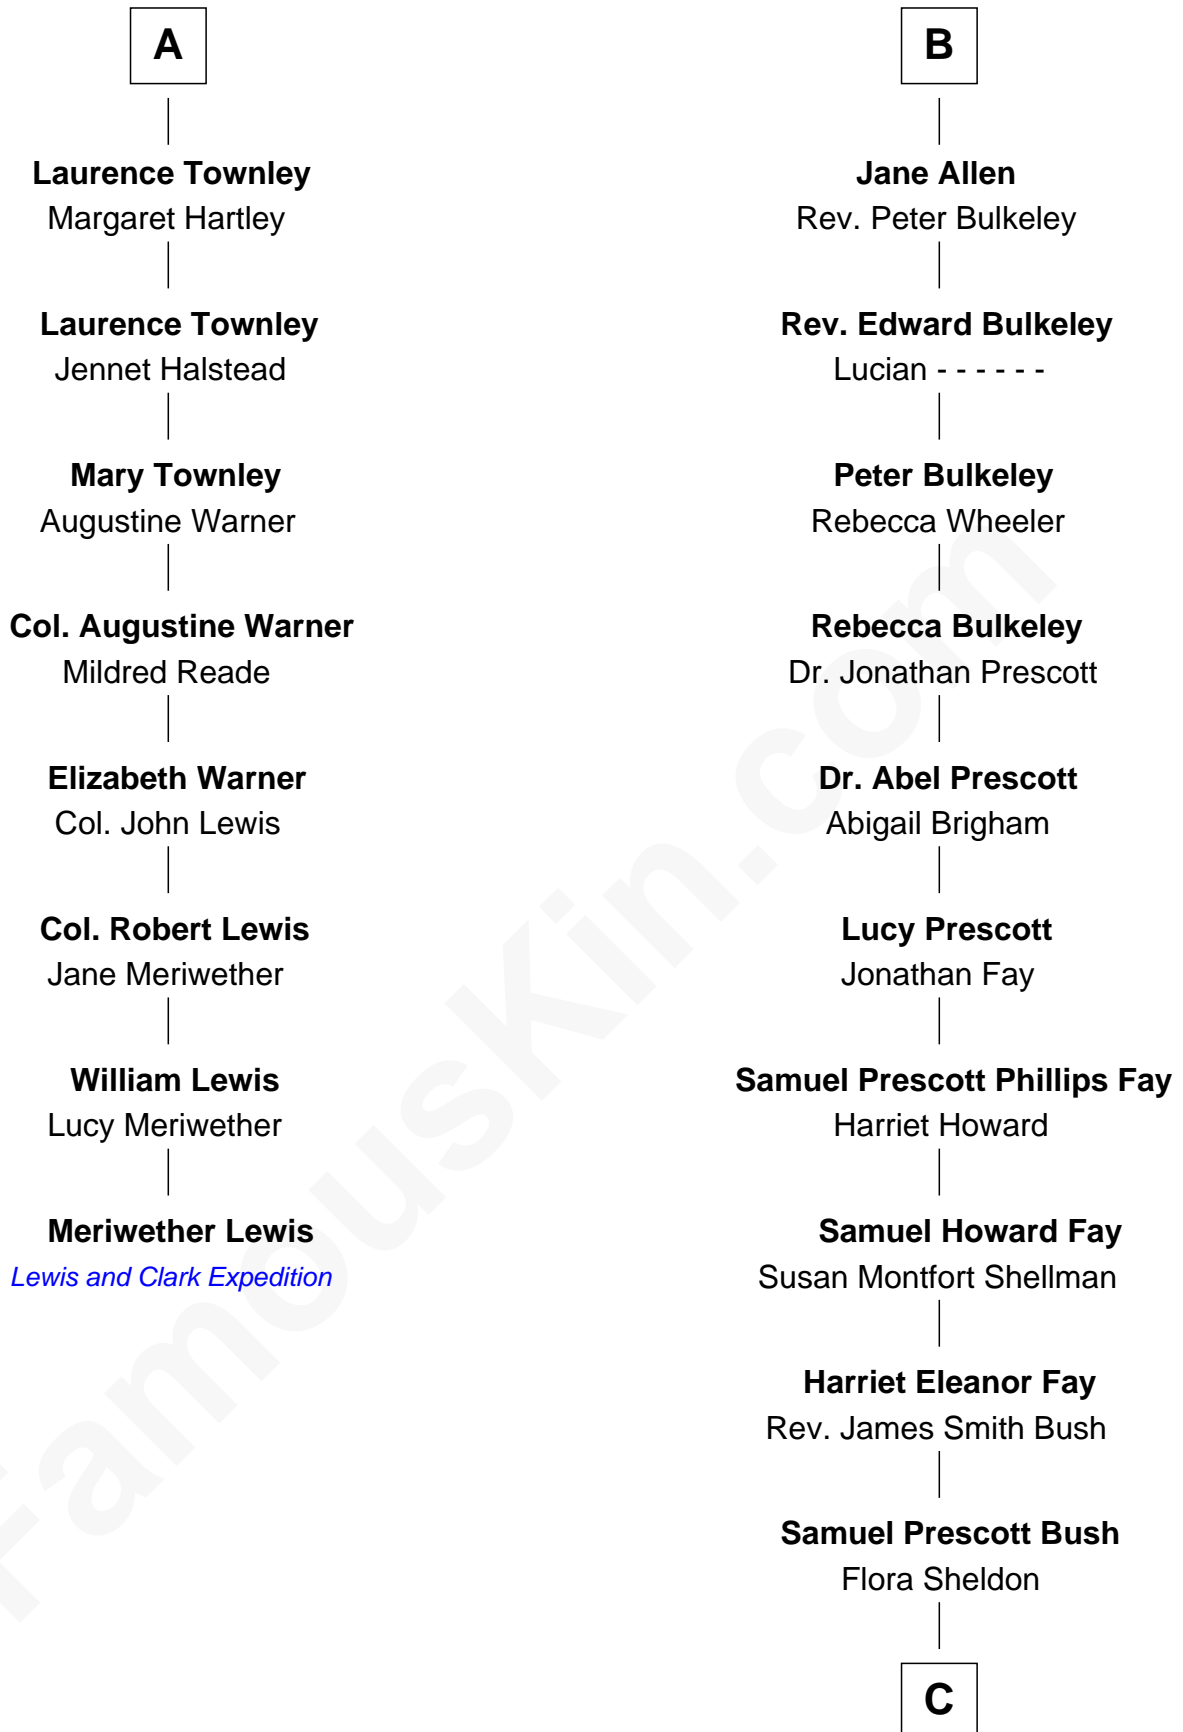

FamousKin.com Relationship Chart of

Meriwether Lewis

Lewis and Clark Expedition

14th cousin 4 times removed of

George H. W. Bush

41st U.S. President

C

Prescott Sheldon Bush
Dorothy Wear Walker

George H. W. Bush
41st U.S. President

FamousKin.com