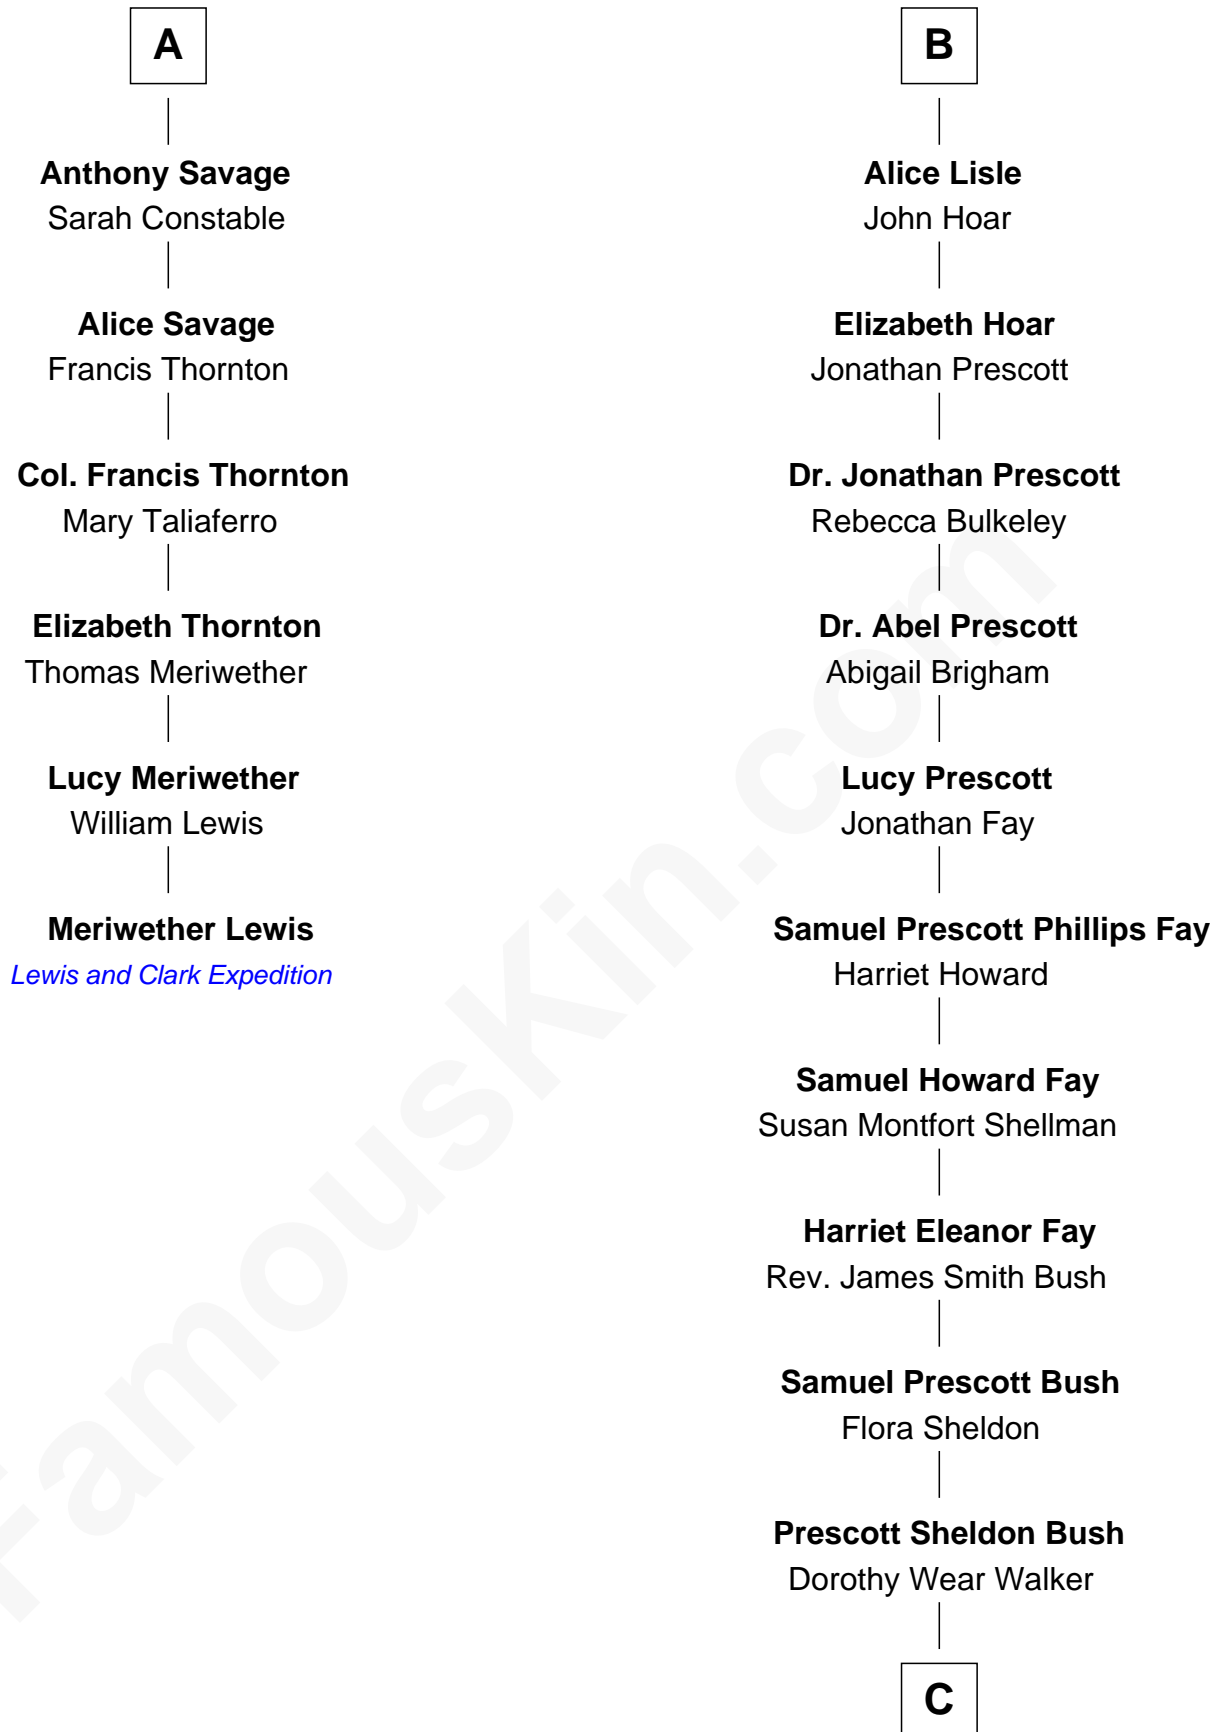

FamousKin.com Relationship Chart of

Meriwether Lewis

Lewis and Clark Expedition

12th cousin 6 times removed of

George W. Bush

43rd U.S. President

Sir Humphrey Stafford

Eleanor Aylesbury

Elizabeth Stafford
Sir Richard de Beauchamp

Anne de Beauchamp
Sir Richard Lygon

Sir Richard Lygon
Margaret Greville

Anne Lygon
Sir Christopher Savage

Francis Savage
Anne Sheldon

Walter Savage
Elizabeth Hall

Ralph Savage

A

Anne Stafford
Sir William Berkeley

Richard Berkeley
Elizabeth Conningsby

Sir John Berkeley
Isabel Dennis

Sir Richard Berkeley
Elizabeth Jermy

Mary Berkeley
Sir John Hungerford

Bridget Hungerford
Sir William Lisle

John Lisle
Alice Beckenshaw

B

C

George Herbert Walker Bush

Barbara Pierce

George W. Bush

43rd U.S. President

FamousKin.com