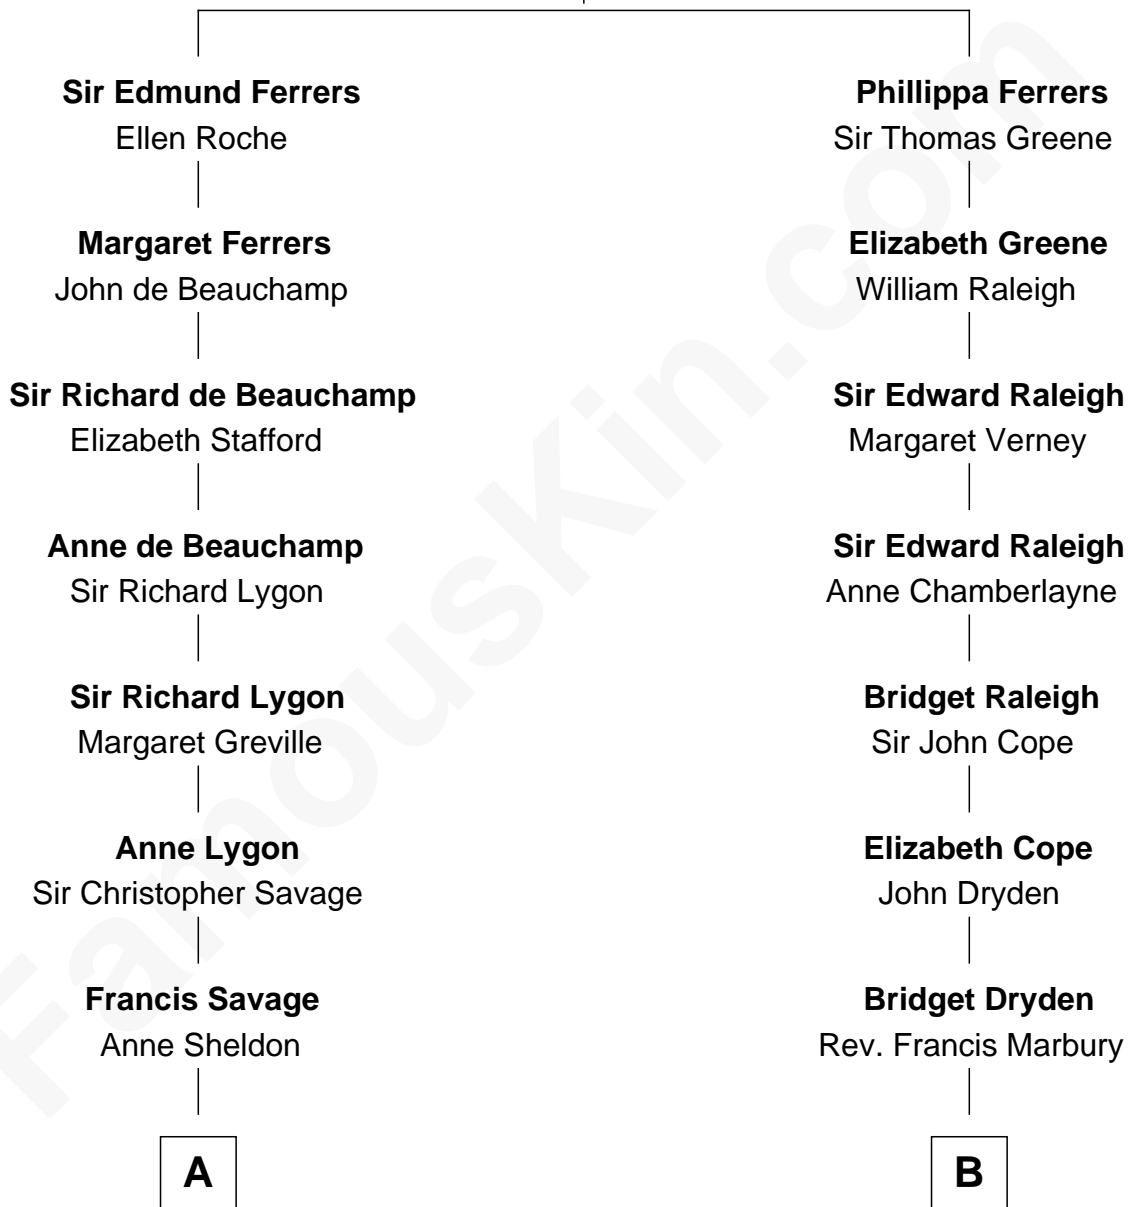

FamousKin.com Relationship Chart of

Meriwether Lewis

Lewis and Clark Expedition

14th cousin 6 times removed of

George W. Bush

43rd U.S. President

Robert de Ferrers
Margaret Despencer

C

Samuel Prescott Bush

Flora Sheldon

Prescott Sheldon Bush

Dorothy Wear Walker

George Herbert Walker Bush

Barbara Pierce

George W. Bush

43rd U.S. President