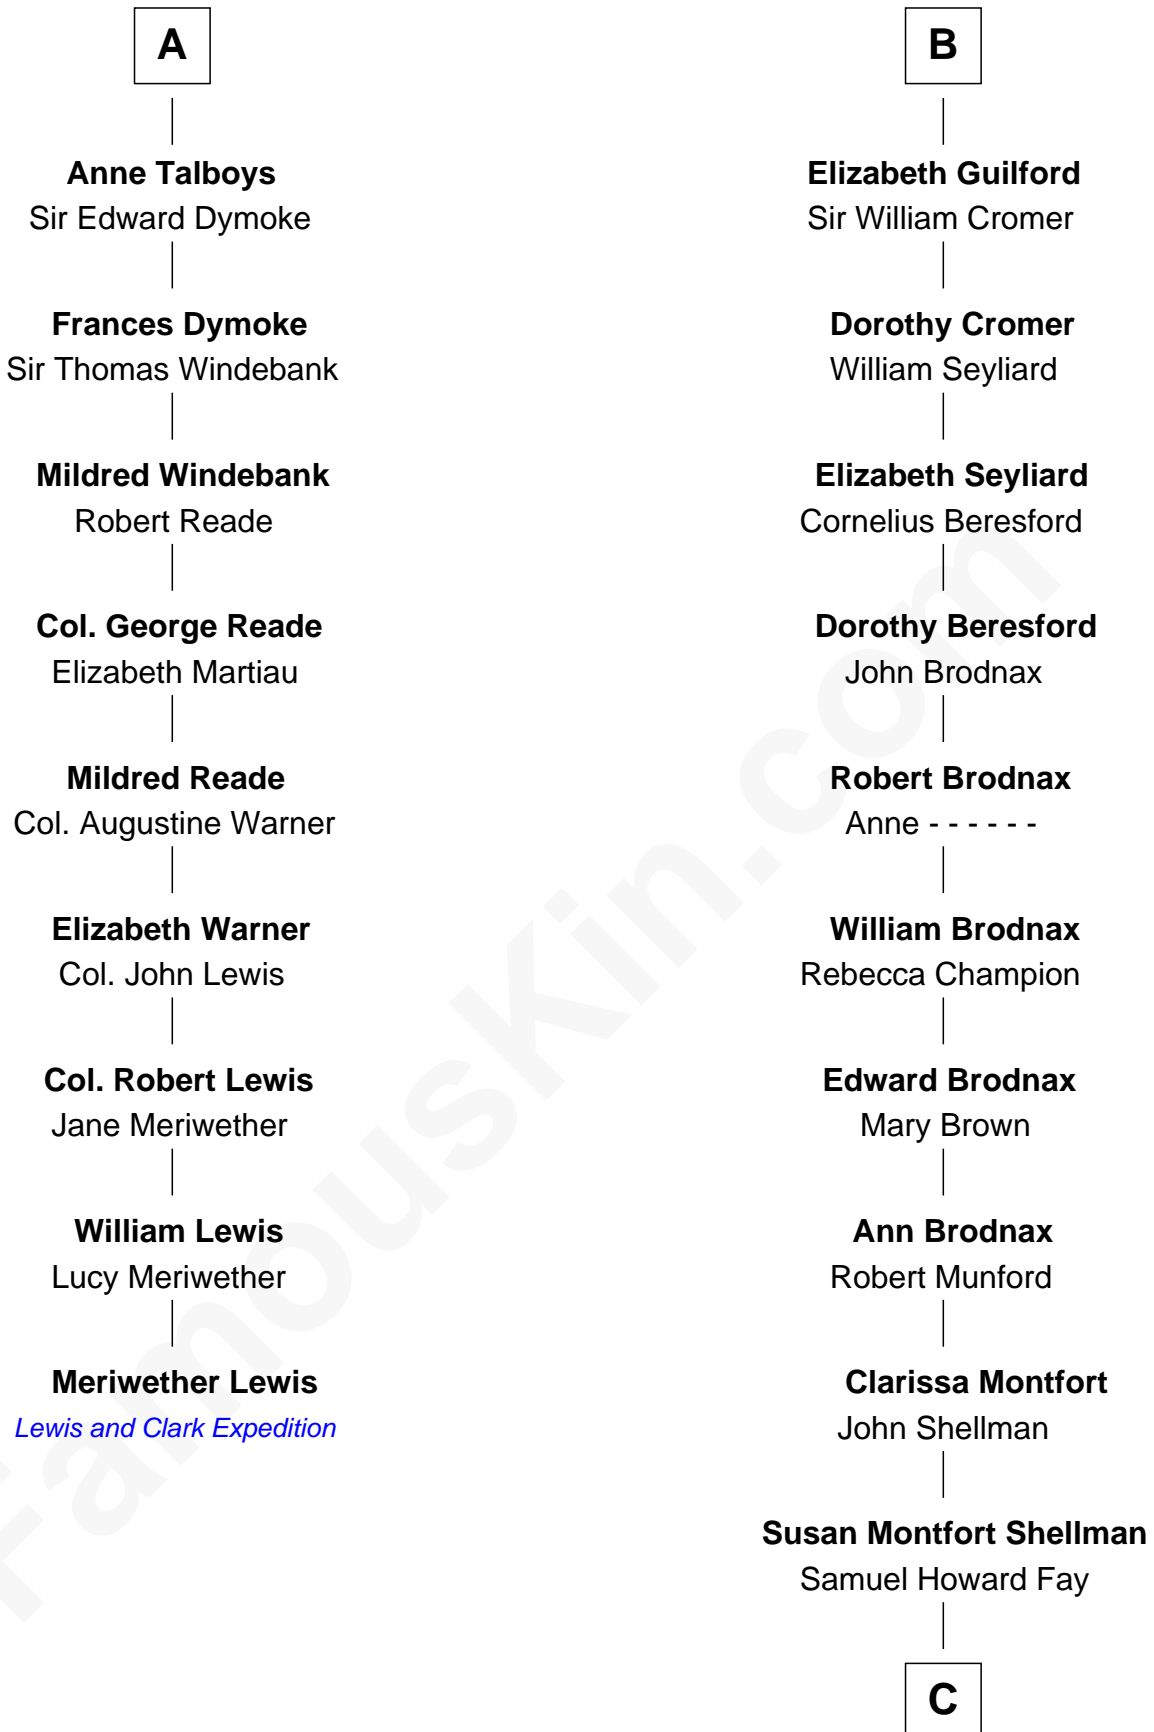

FamousKin.com Relationship Chart of

Meriwether Lewis

Lewis and Clark Expedition

15th cousin 6 times removed of

George W. Bush

43rd U.S. President

Sir Robert de Holland

Maude la Zouche

C

Harriet Eleanor Fay
Rev. James Smith Bush

Samuel Prescott Bush
Flora Sheldon

Prescott Sheldon Bush
Dorothy Wear Walker

George Herbert Walker Bush
Barbara Pierce

George W. Bush
43rd U.S. President

FamousKin.com