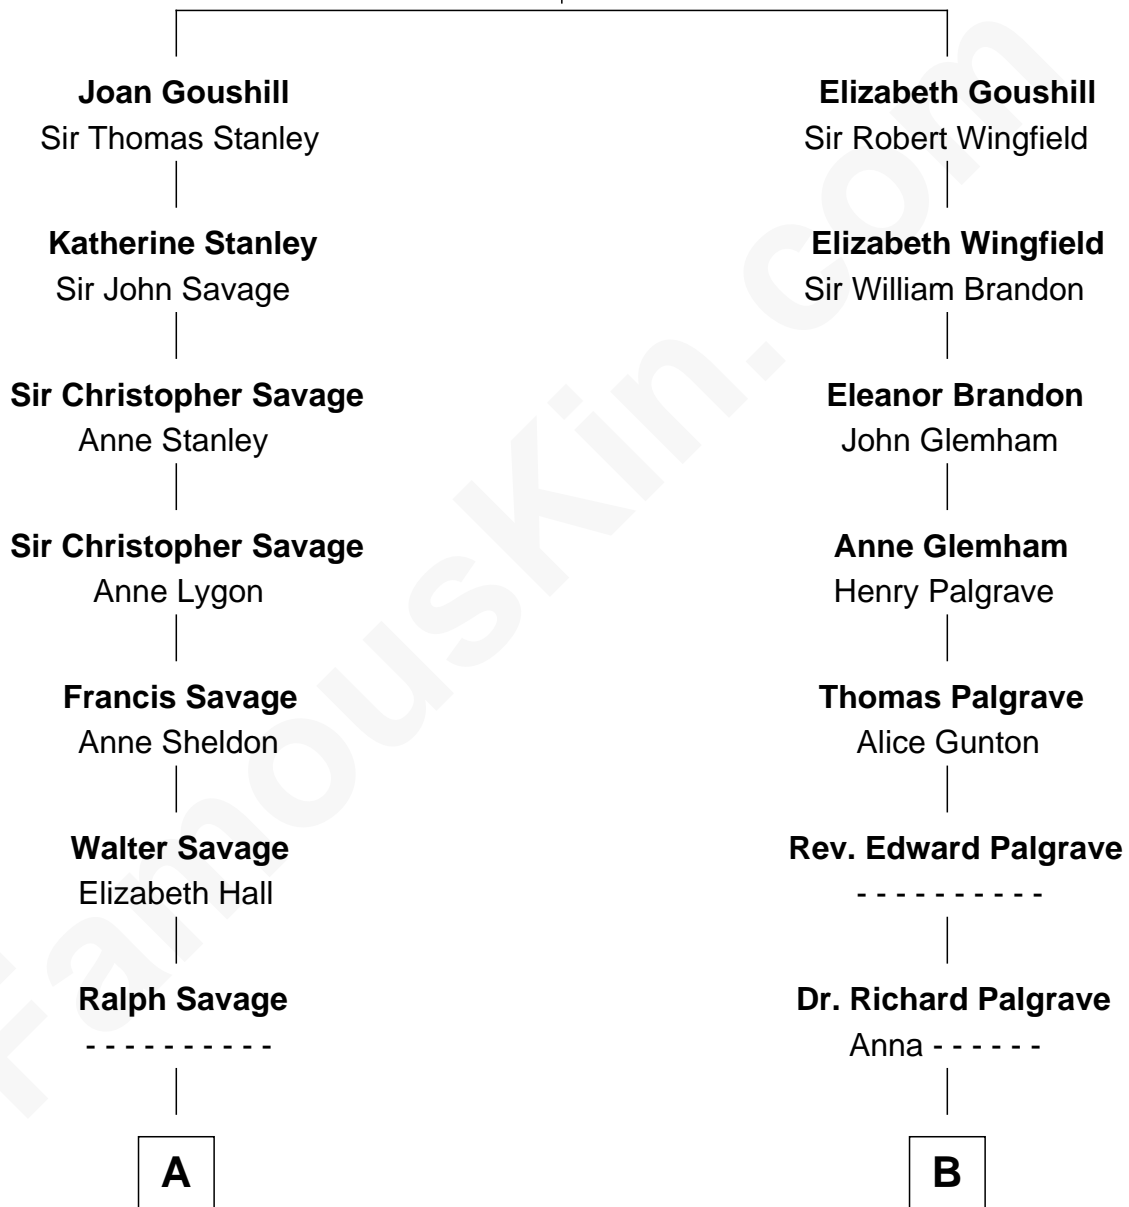

FamousKin.com Relationship Chart of

Meriwether Lewis

Lewis and Clark Expedition

12th cousin 7 times removed of

George W. Bush

43rd U.S. President

Sir Robert Goushill

Elizabeth Fitzalan

C

Prescott Sheldon Bush

Dorothy Wear Walker

George Herbert Walker Bush

Barbara Pierce

George W. Bush

43rd U.S. President

FamousKin.com