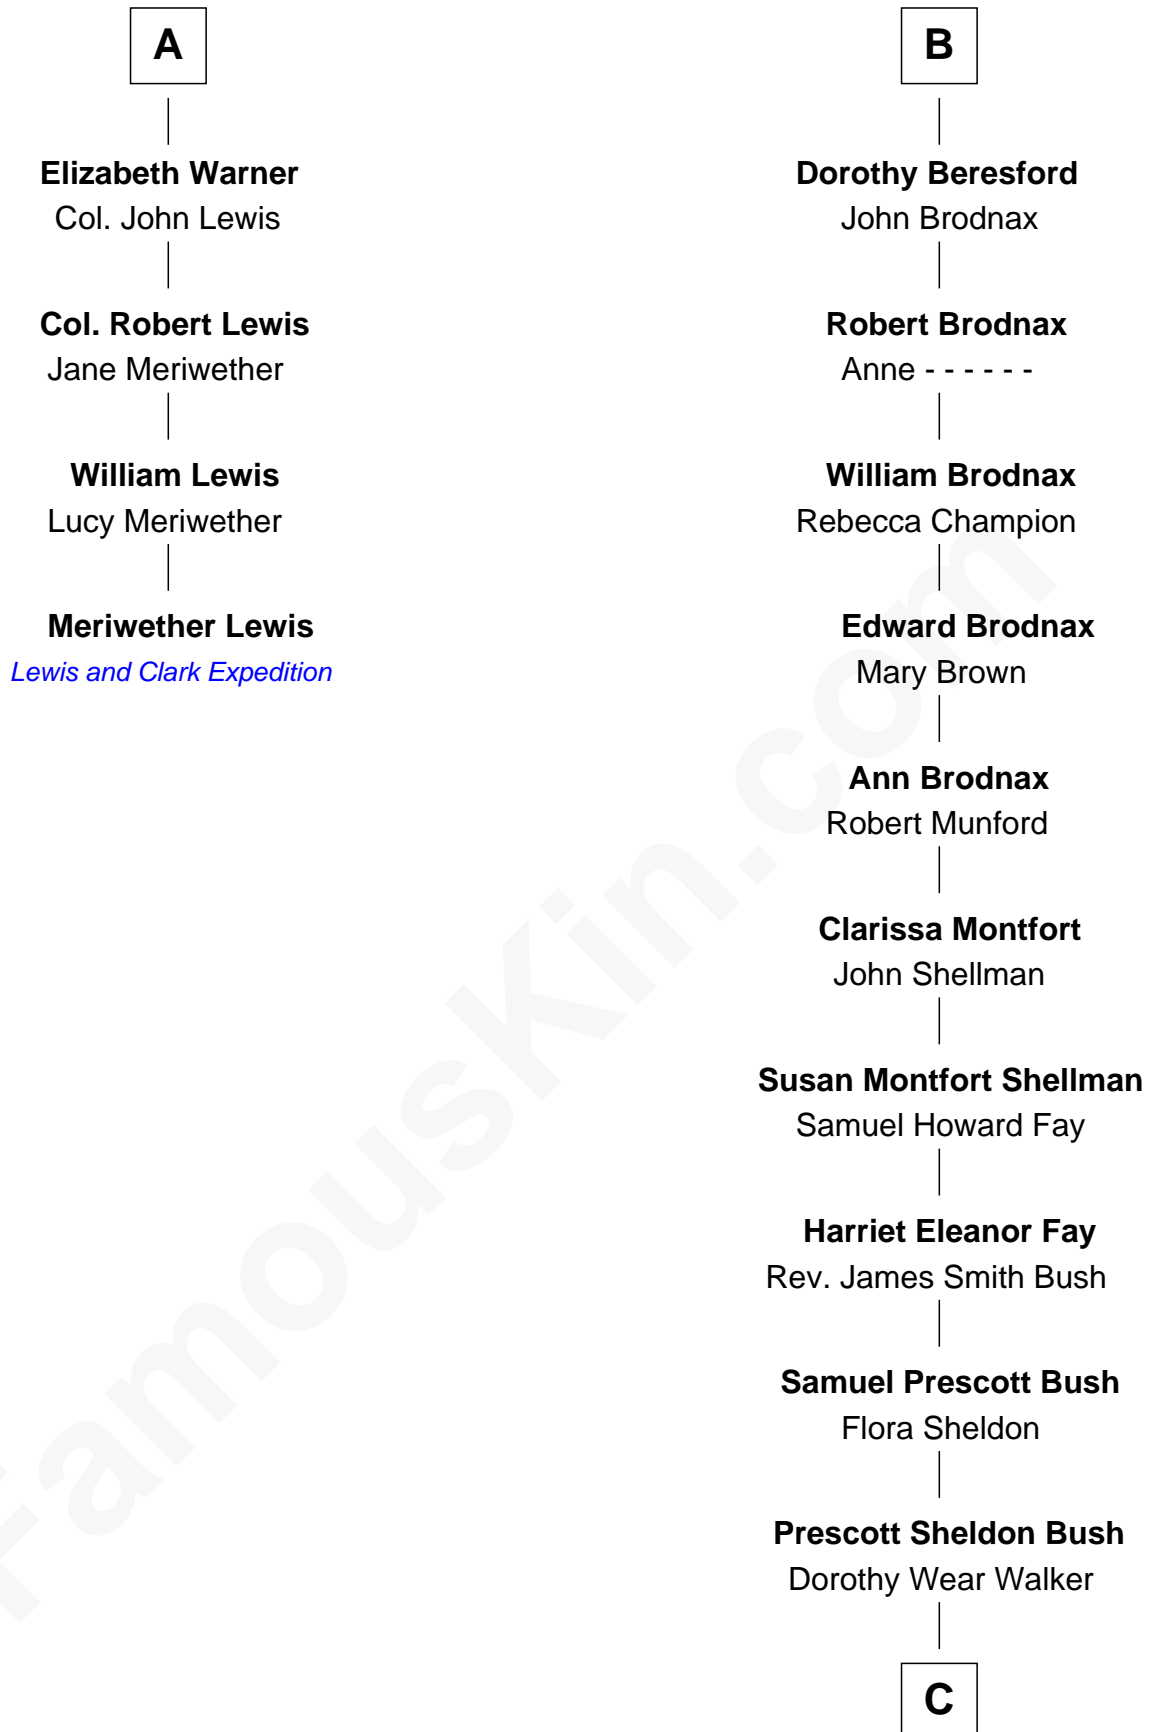

FamousKin.com Relationship Chart of

Meriwether Lewis

Lewis and Clark Expedition

10th cousin 8 times removed of

George W. Bush

43rd U.S. President

Sir Lionel de Welles

Joan de Waterton

C

George Herbert Walker Bush

Barbara Pierce

George W. Bush

43rd U.S. President

FamousKin.com