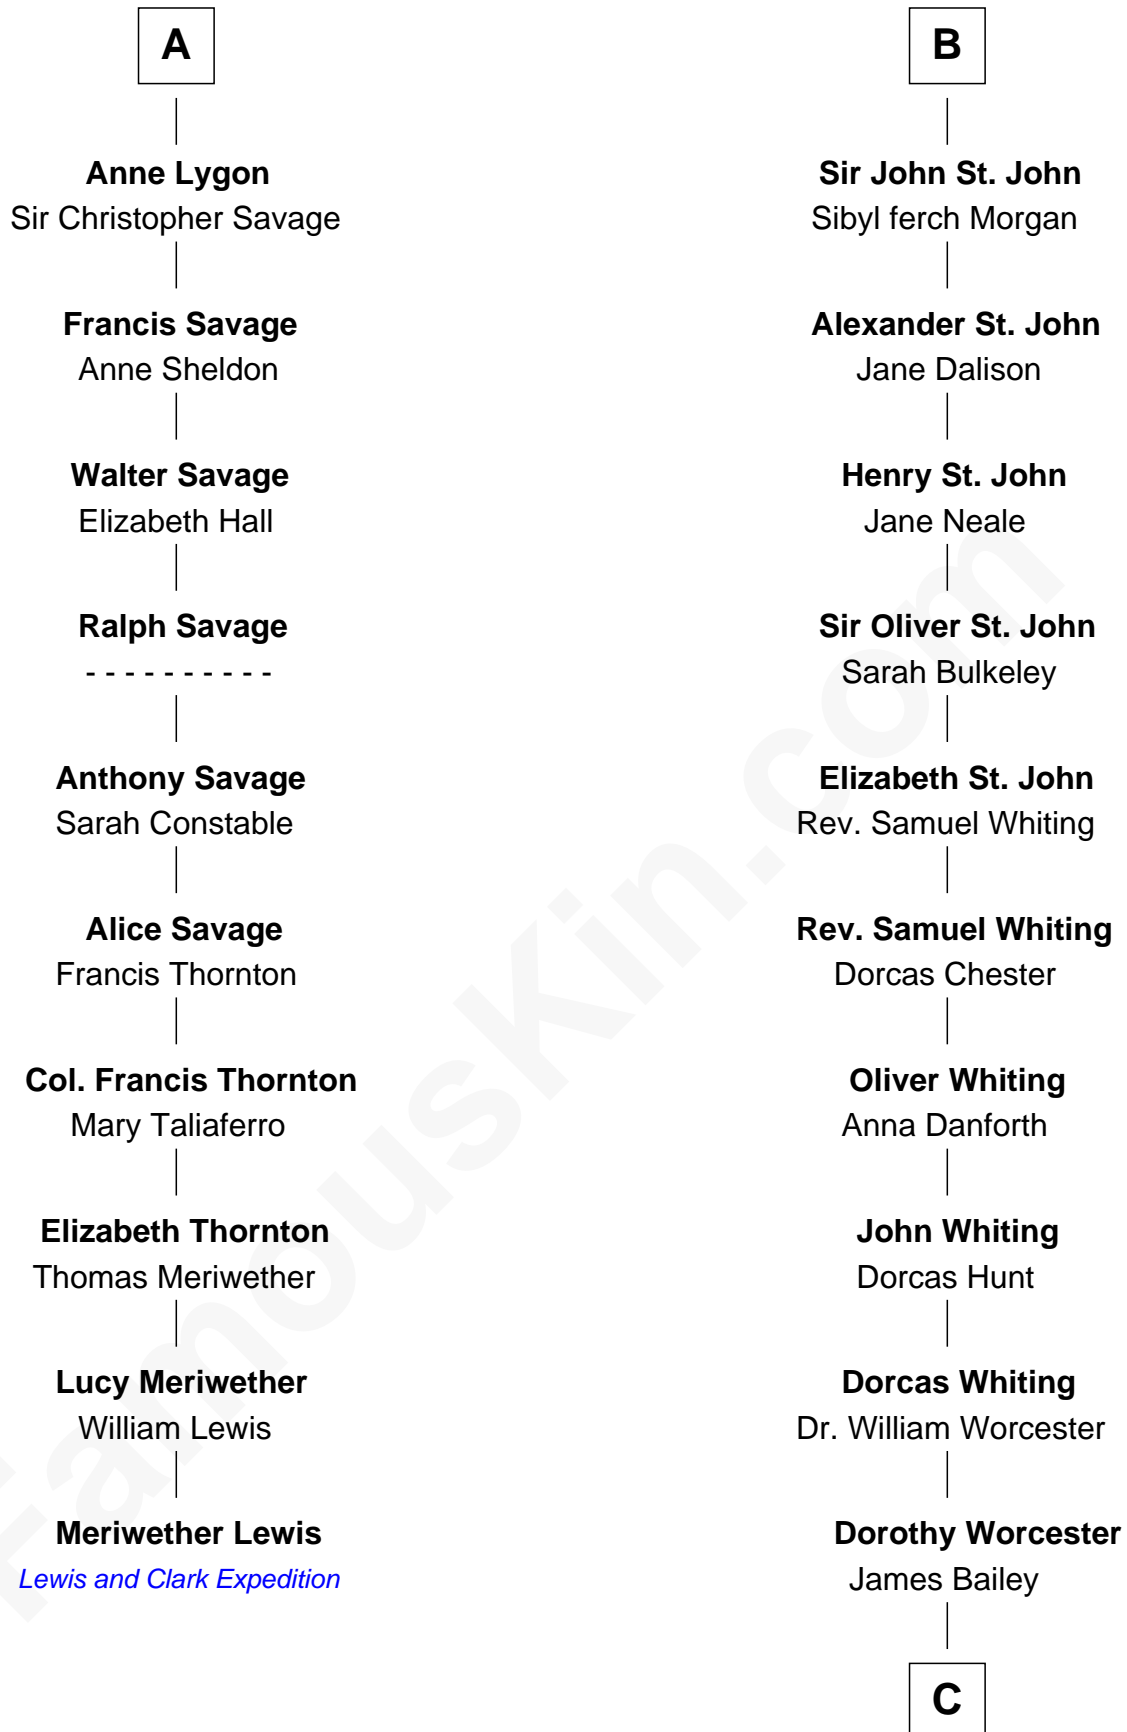

FamousKin.com Relationship Chart of

Meriwether Lewis

Lewis and Clark Expedition

16th cousin 5 times removed of

Bette Davis

Movie Actress

Sir Walter de Beauchamp

Alice de Tony

C

Benjamin W. Bailey

Latta Hopkins

Harriet Jane Bailey

Charles Otis Thompson

Harriet Eugenia Thompson

William Aaron Favor

Ruth Augusta Favor