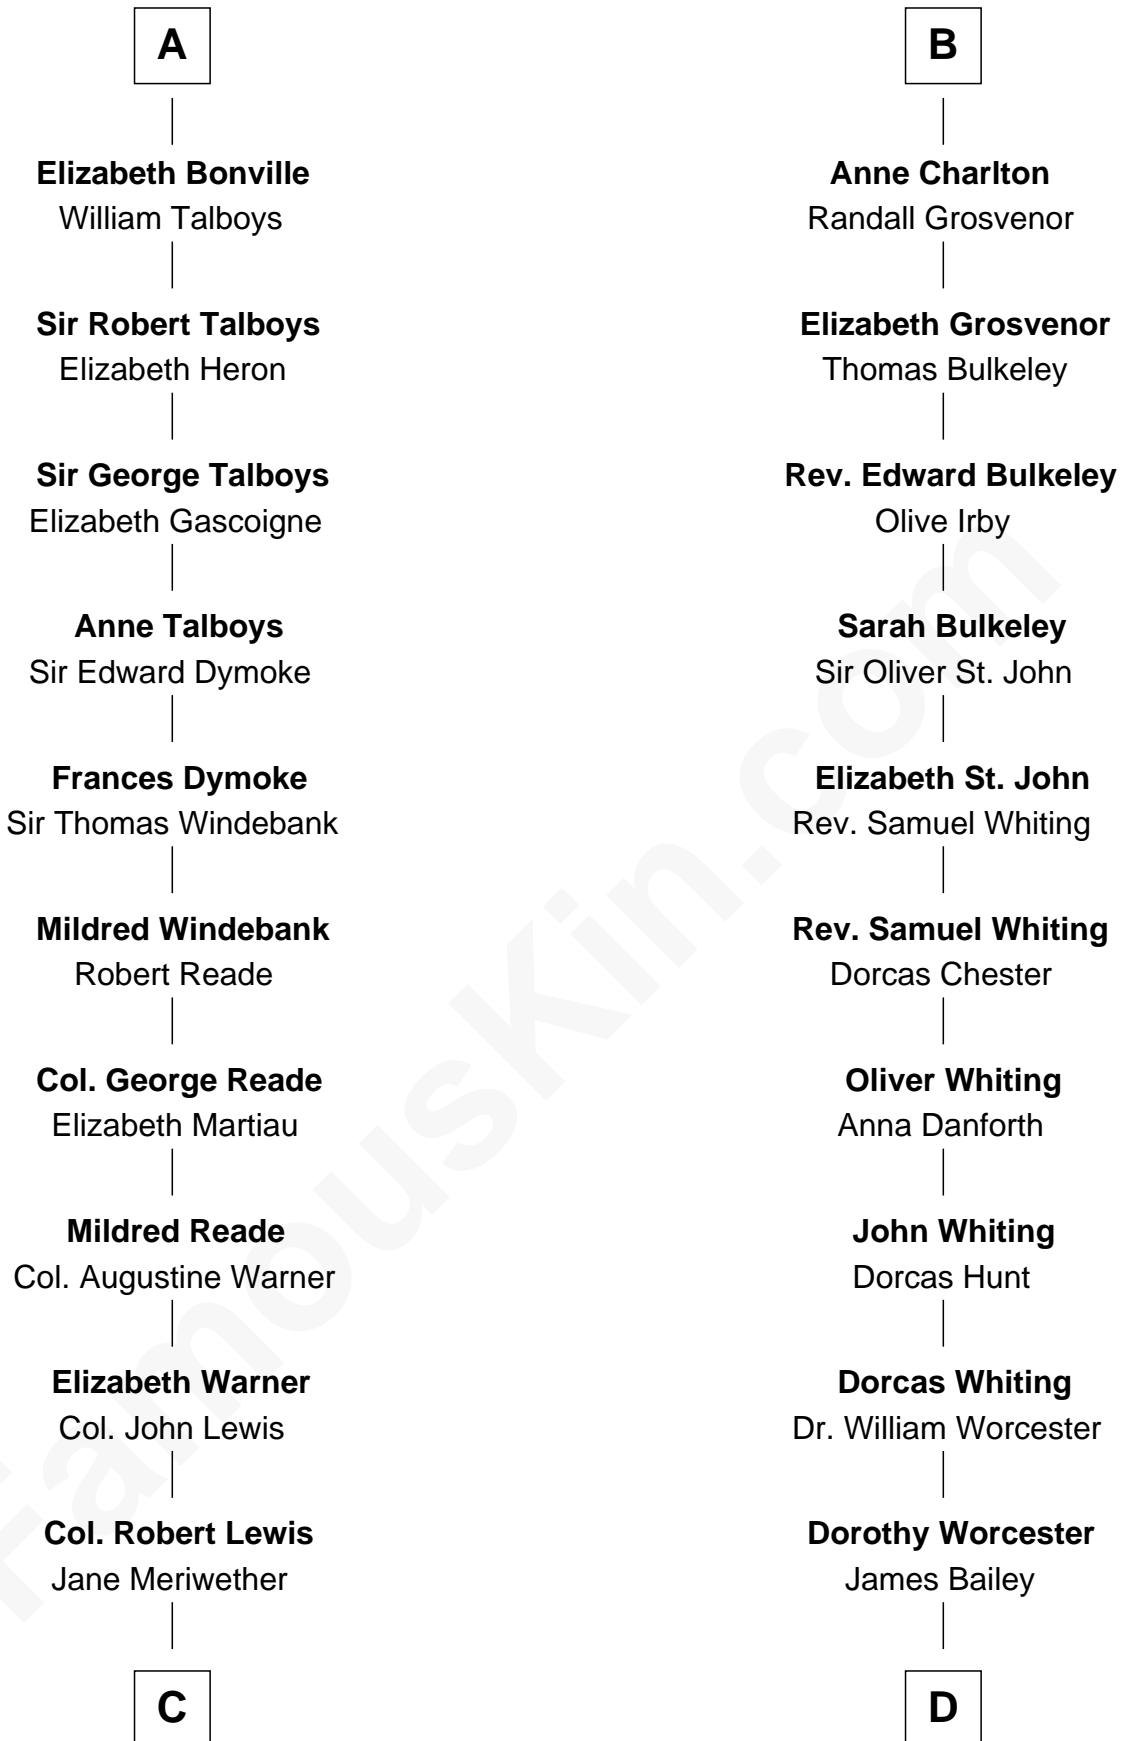

# FamousKin.com Relationship Chart of

**Meriwether Lewis**

*Lewis and Clark Expedition*

18th cousin 3 times removed of

**Bette Davis**

*Movie Actress*

**Sir Roger de Somery**

Nichole d'Aubenev

**C**

**William Lewis**  
Lucy Meriwether

**Meriwether Lewis**  
*Lewis and Clark Expedition*

**D**

**Benjamin W. Bailey**  
Latta Hopkins

**Harriet Jane Bailey**  
Charles Otis Thompson

**Harriet Eugenia Thompson**  
William Aaron Favor