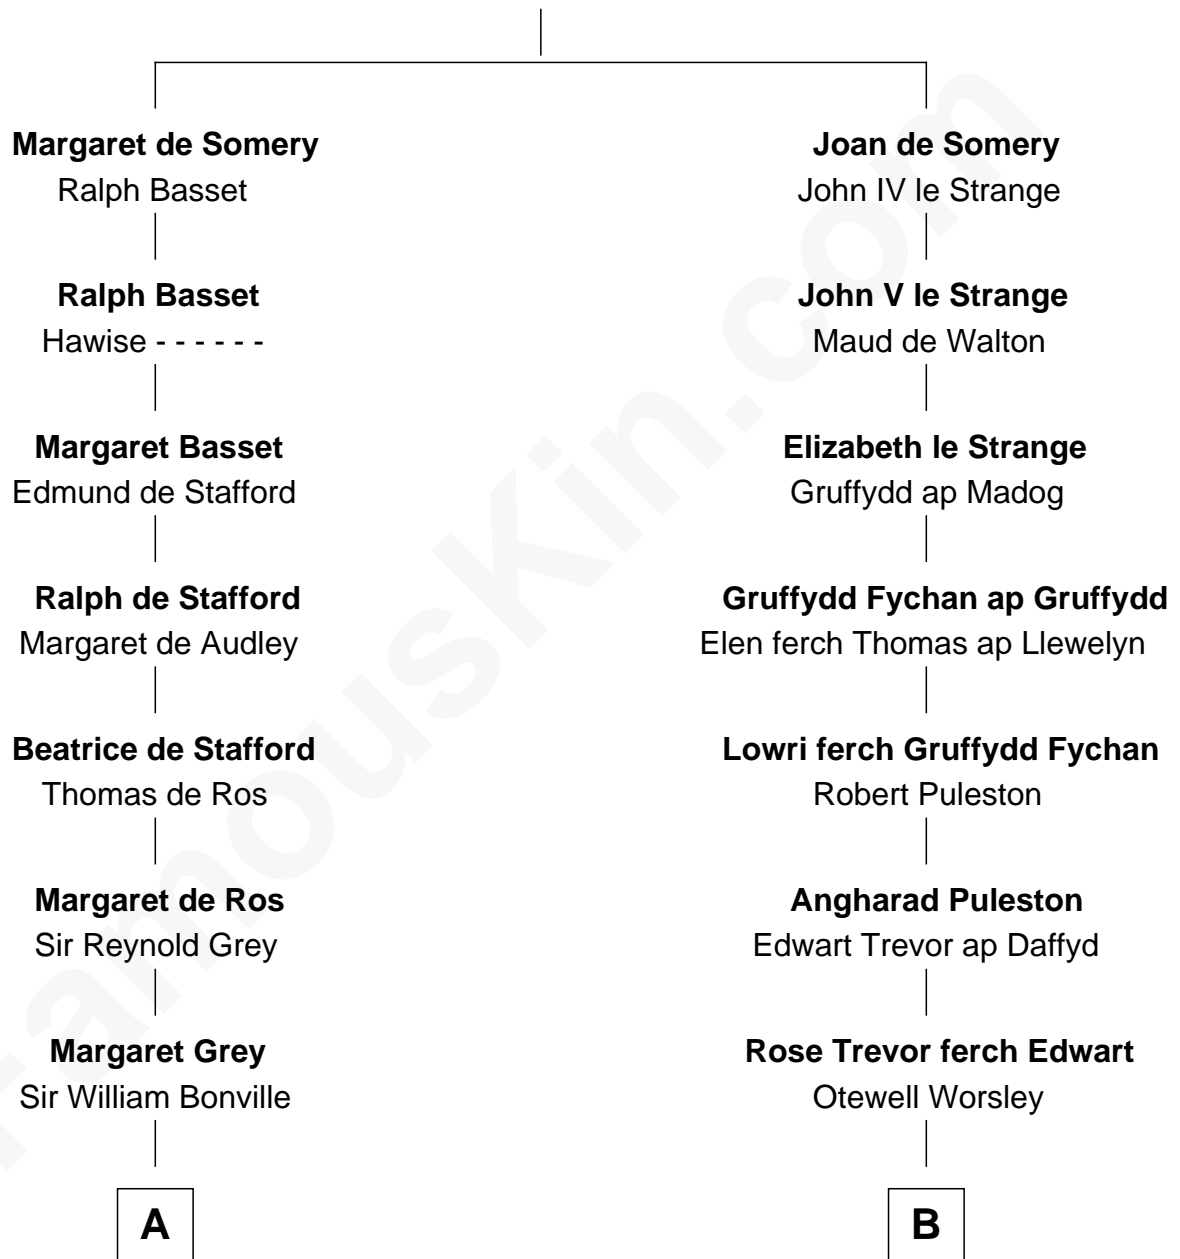

FamousKin.com Relationship Chart of

Meriwether Lewis

Lewis and Clark Expedition

18th cousin of

Eliphalet Remington

Founder of Remington Arms Company

Sir Roger de Somery

Nichole d'Aubenev

C

William Lewis
Lucy Meriwether

Meriwether Lewis
Lewis and Clark Expedition

D

Elizabeth Kilbourn
Eliphalet Remington

Eliphalet Remington
Founder of Remington Arms Company

FamousKin.com