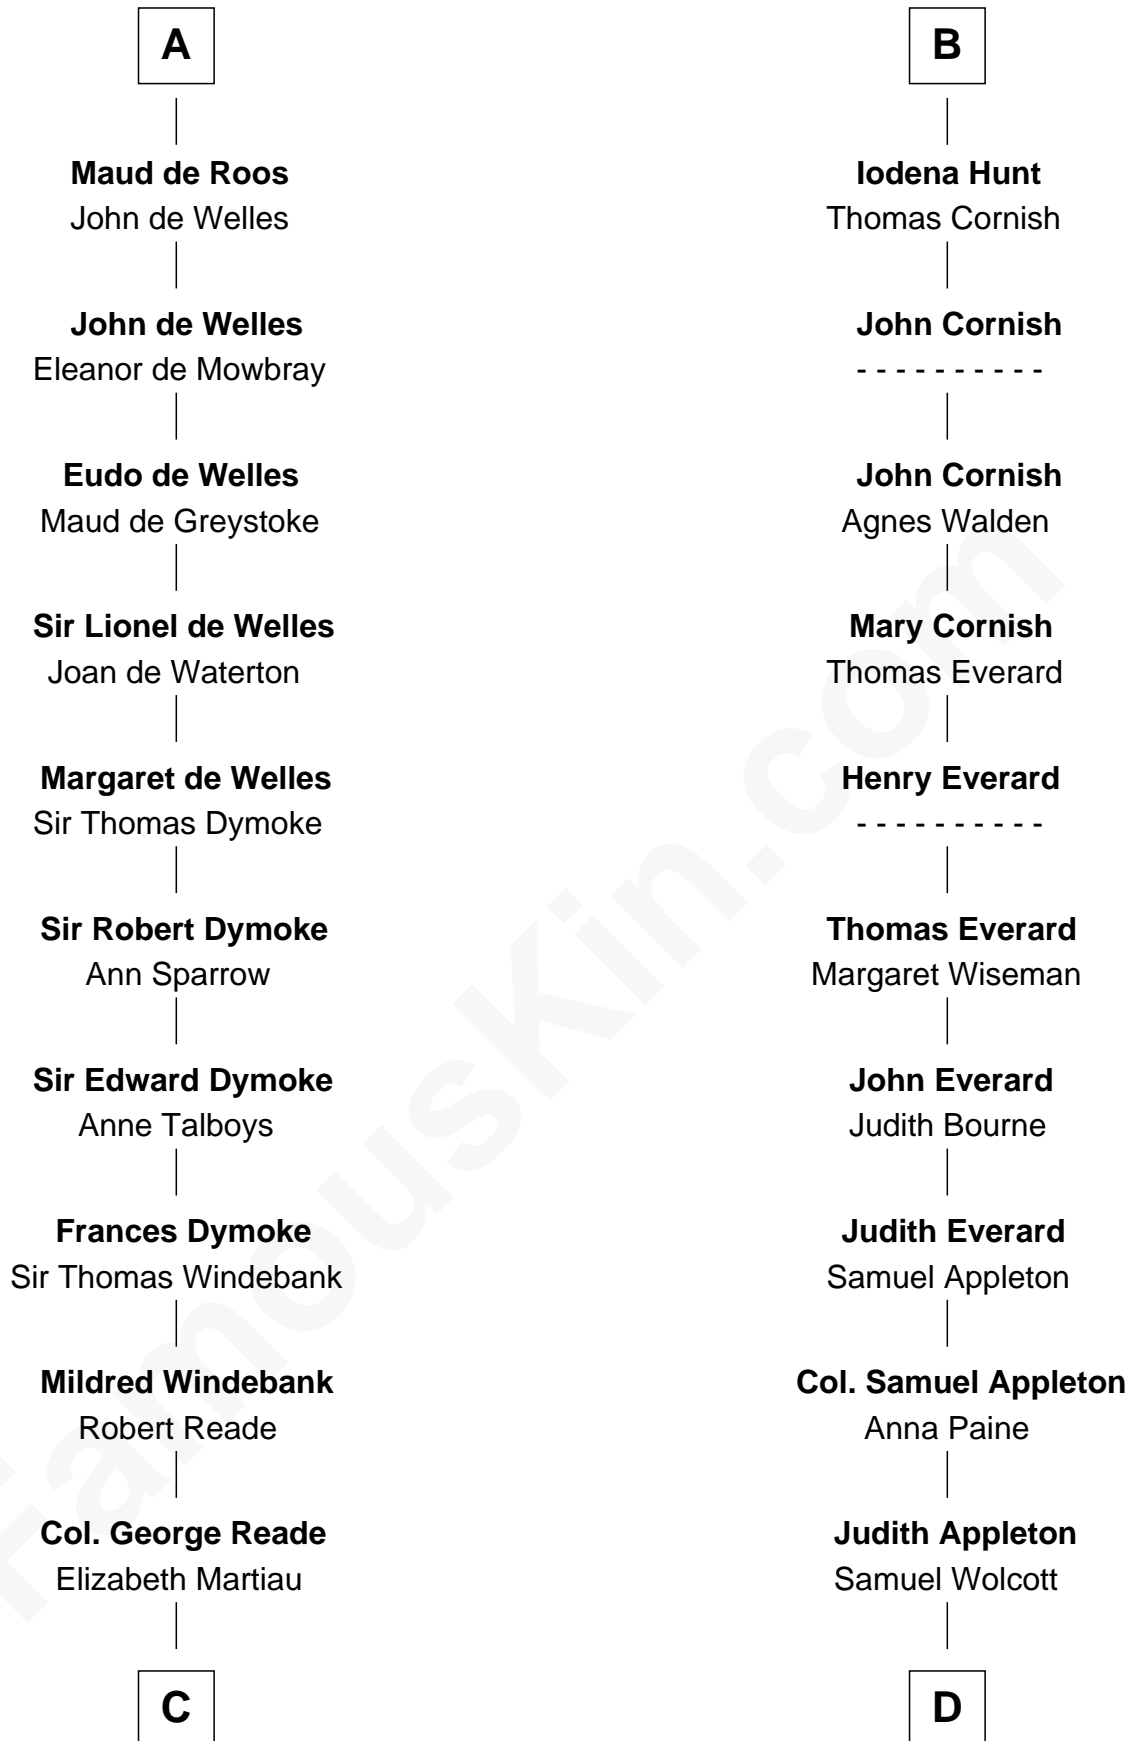

# FamousKin.com Relationship Chart of

**Meriwether Lewis**

*Lewis and Clark Expedition*

21st cousin of

**Eliphalet Remington**

*Founder of Remington Arms Company*

**Richard Fitzgilbert**

Rohese Giffard

**C**

**Mildred Reade**  
Col. Augustine Warner

**Elizabeth Warner**  
Col. John Lewis

**Col. Robert Lewis**  
Jane Meriwether

**William Lewis**  
Lucy Meriwether

**Meriwether Lewis**  
*Lewis and Clark Expedition*