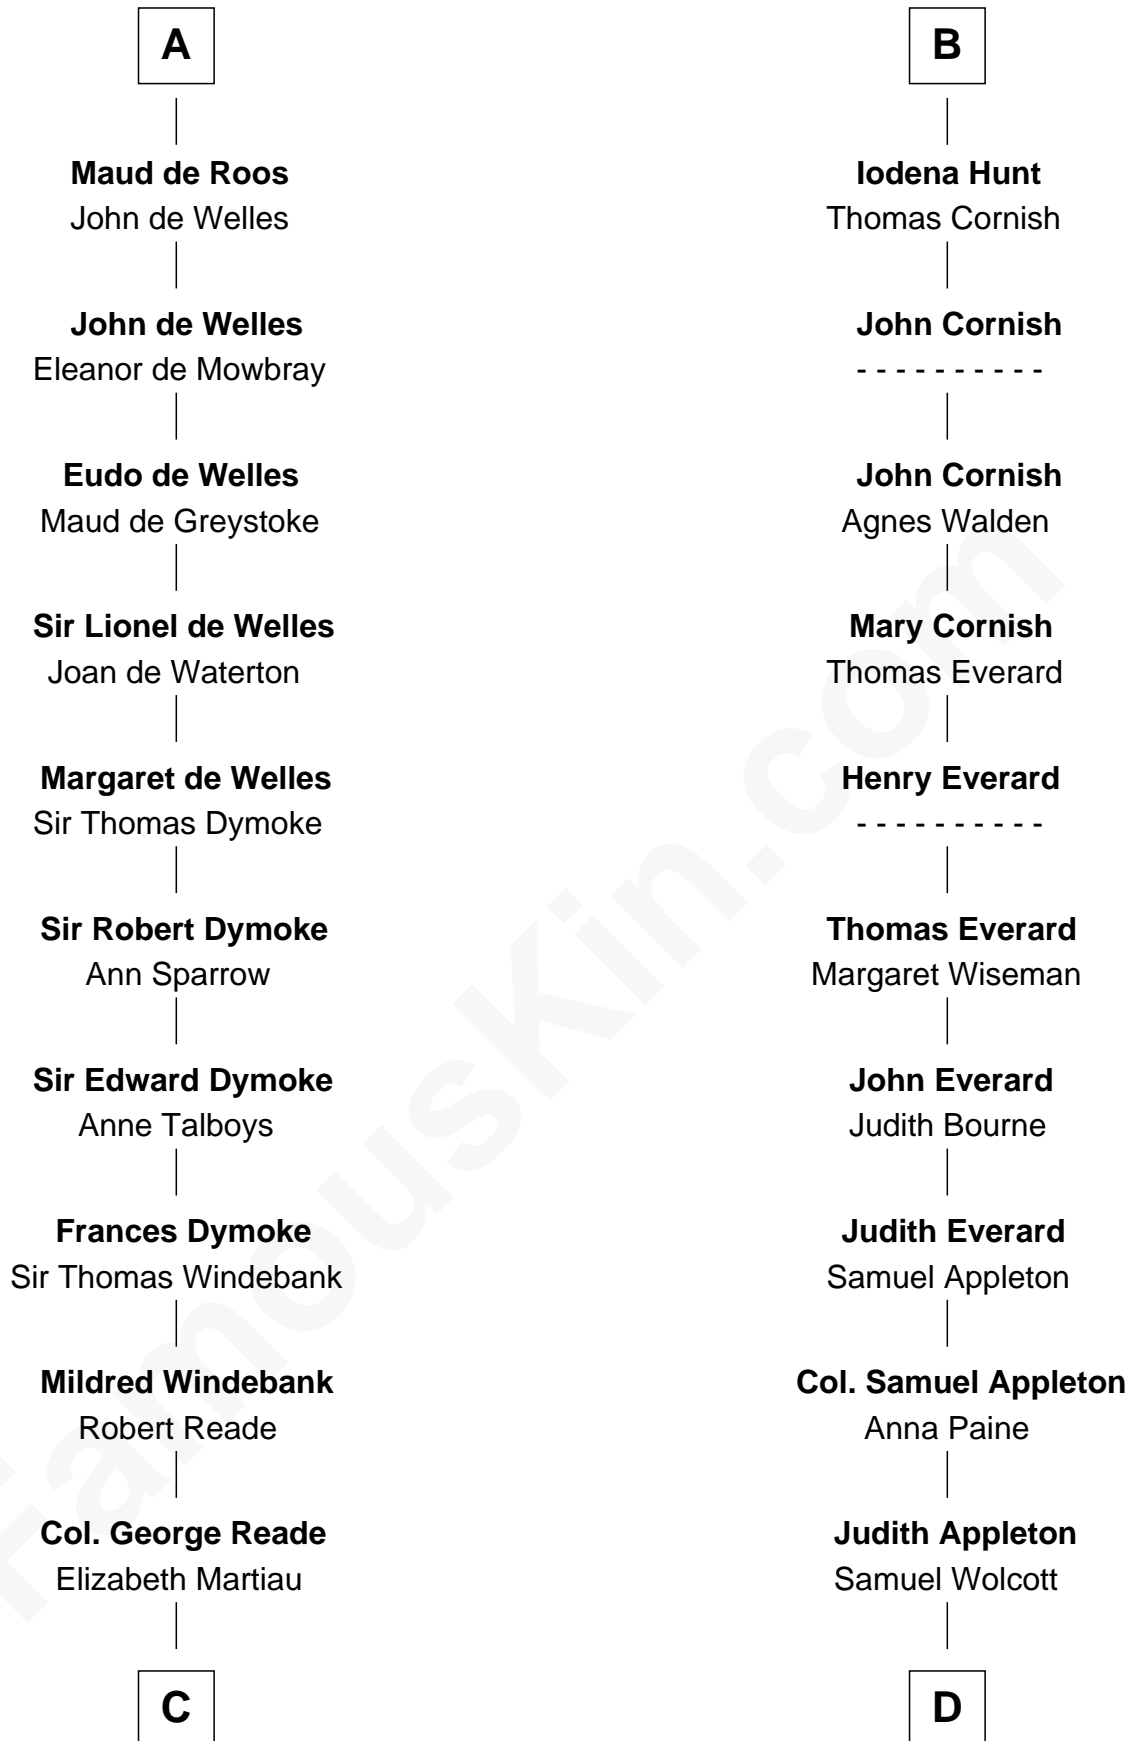

FamousKin.com Relationship Chart of

Meriwether Lewis

Lewis and Clark Expedition

21st cousin of

Eliphalet Remington

Founder of Remington Arms Company

C

Mildred Reade
Col. Augustine Warner

Elizabeth Warner
Col. John Lewis

Col. Robert Lewis
Jane Meriwether

William Lewis
Lucy Meriwether

Meriwether Lewis
Lewis and Clark Expedition

D

Sarah Wolcott
Robert Welles

Sarah Welles
Jonathan Robbins

Sarah Robbins
Elisha Kilbourn