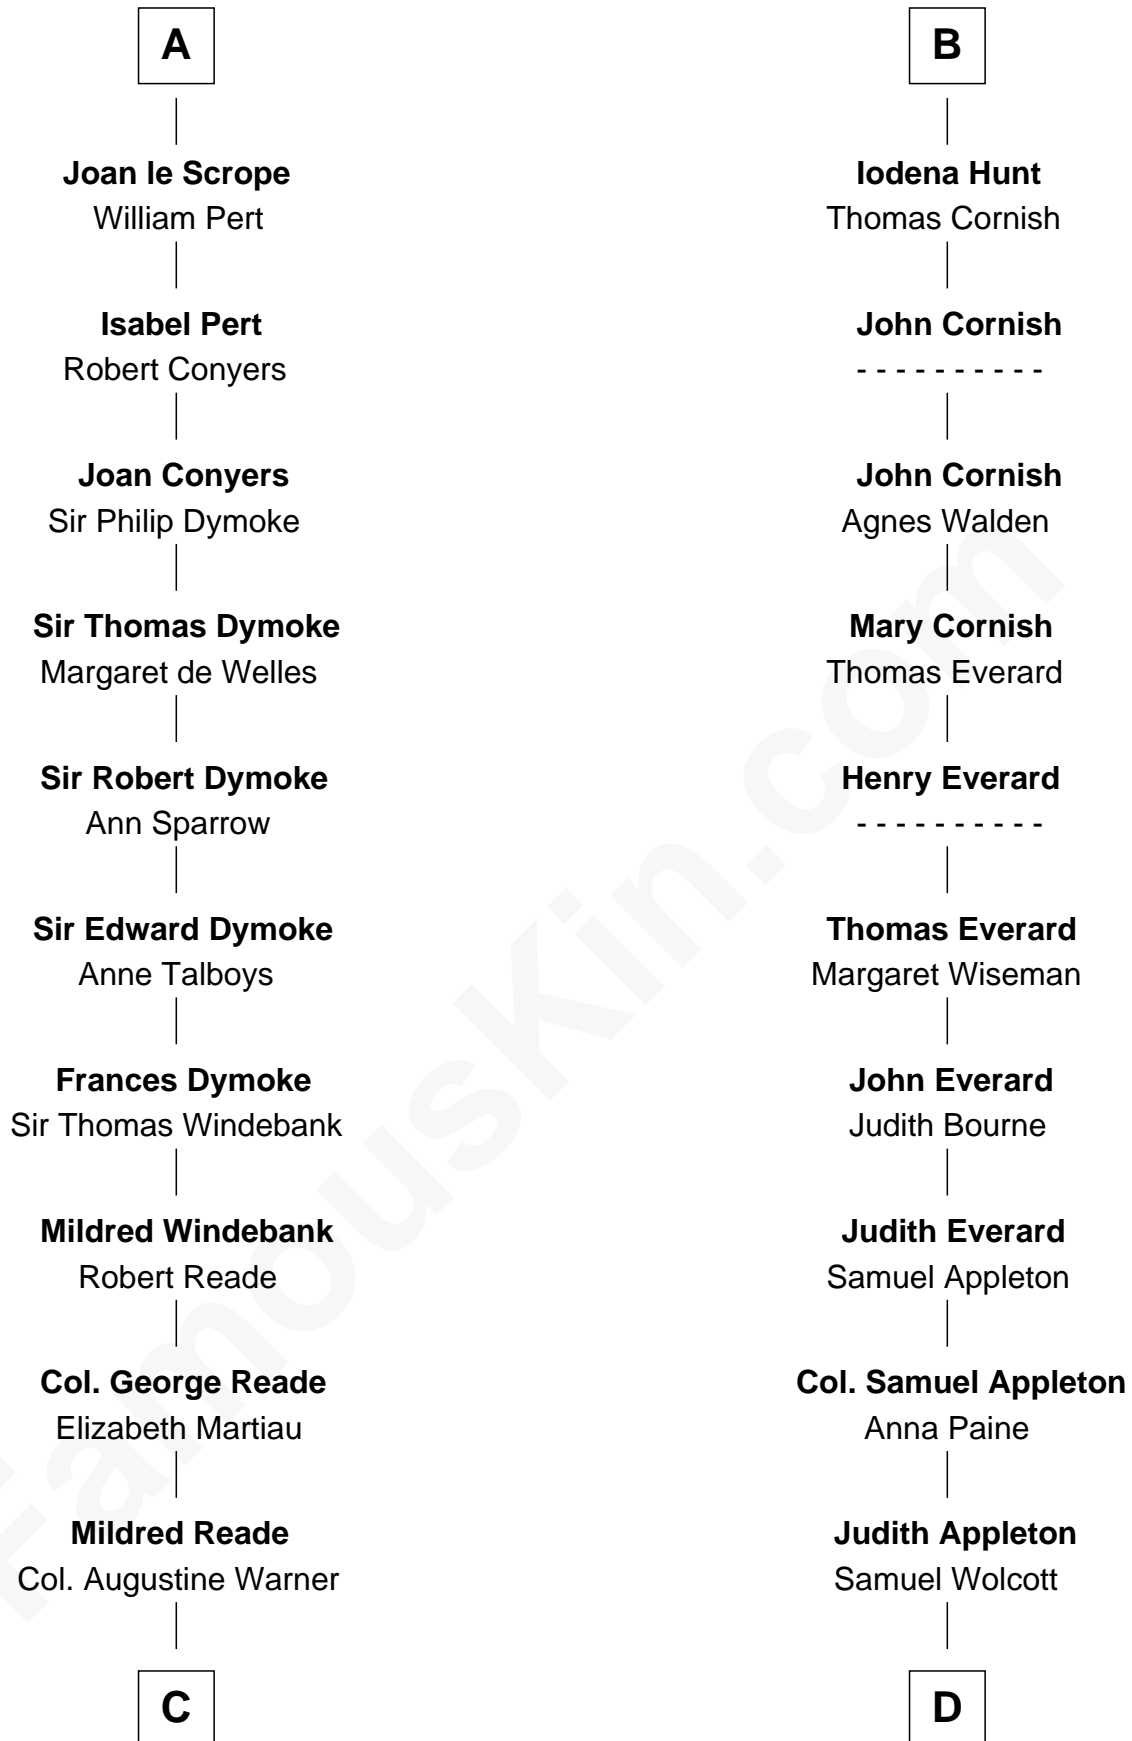

## Relationship Chart of

### Meriwether Lewis

*Lewis and Clark Expedition*

20th cousin 1 time removed of

### Eliphalet Remington

*Founder of Remington Arms Company*

**C**

**Elizabeth Warner**

Col. John Lewis

**Col. Robert Lewis**

Jane Meriwether

**William Lewis**

Lucy Meriwether

**Meriwether Lewis**

*Lewis and Clark Expedition*

**D**

**Sarah Wolcott**

Robert Welles

**Sarah Welles**

Jonathan Robbins