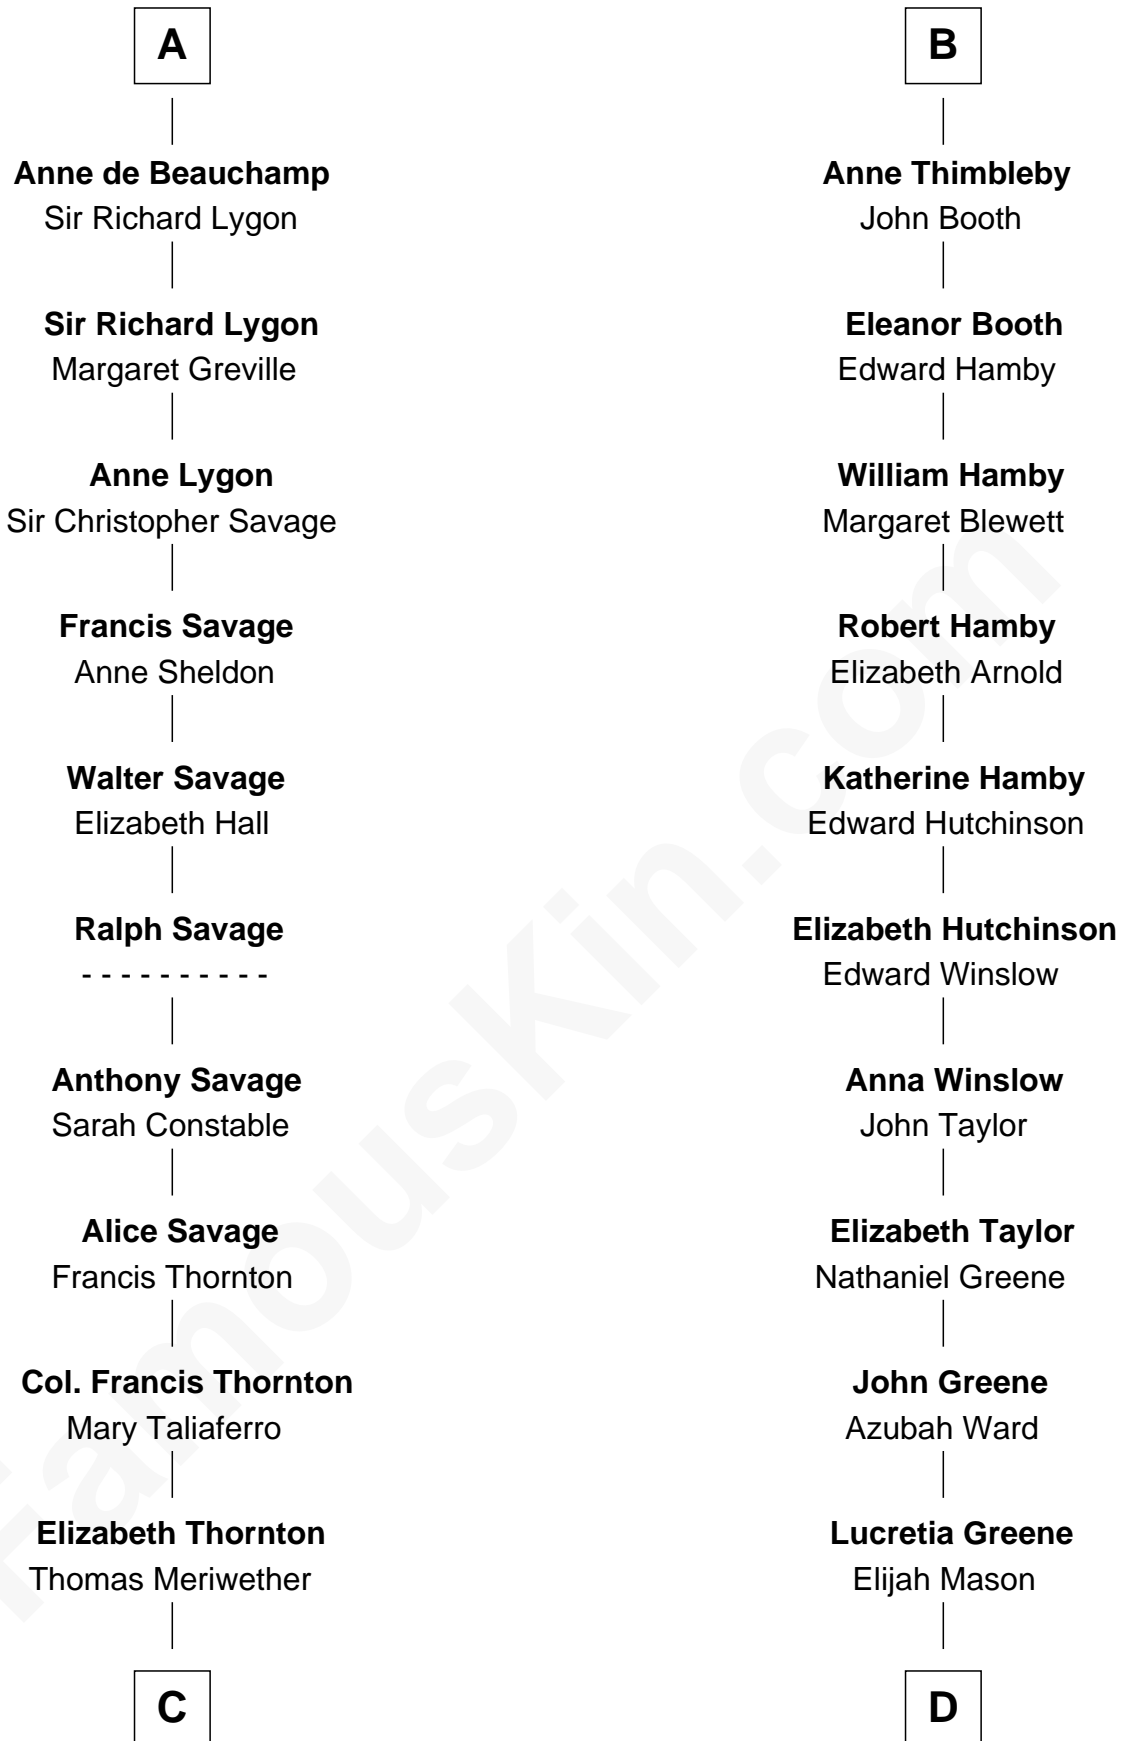

FamousKin.com Relationship Chart of

Meriwether Lewis

Lewis and Clark Expedition

18th cousin of

Lucretia (Rudolph) Garfield

First Lady of President James Garfield

John de Botetourte

Maud FitzThomas

Elizabeth Stafford
Sir Richard de Beauchamp

A

Thomas de Botetourte

Joan de Somery

John de Botetourte
Joyce la Zouche de Mortimer

Joyce de Botetourte
Sir Baldwin Freville

Sir Baldwin Freville
Maude le Scrope

Margaret Freville
Sir Hugh Willoughby

Margery Willoughby
Sir Godfrey Hilton

Elizabeth Hilton
Richard Thimbleby

B

C

Lucy Meriwether

William Lewis

Meriwether Lewis

Lewis and Clark Expedition

D

Arabella Greene Mason

Zebulon Rudolph

Lucretia (Rudolph) Garfield

First Lady of James Garfield

FamousKin.com